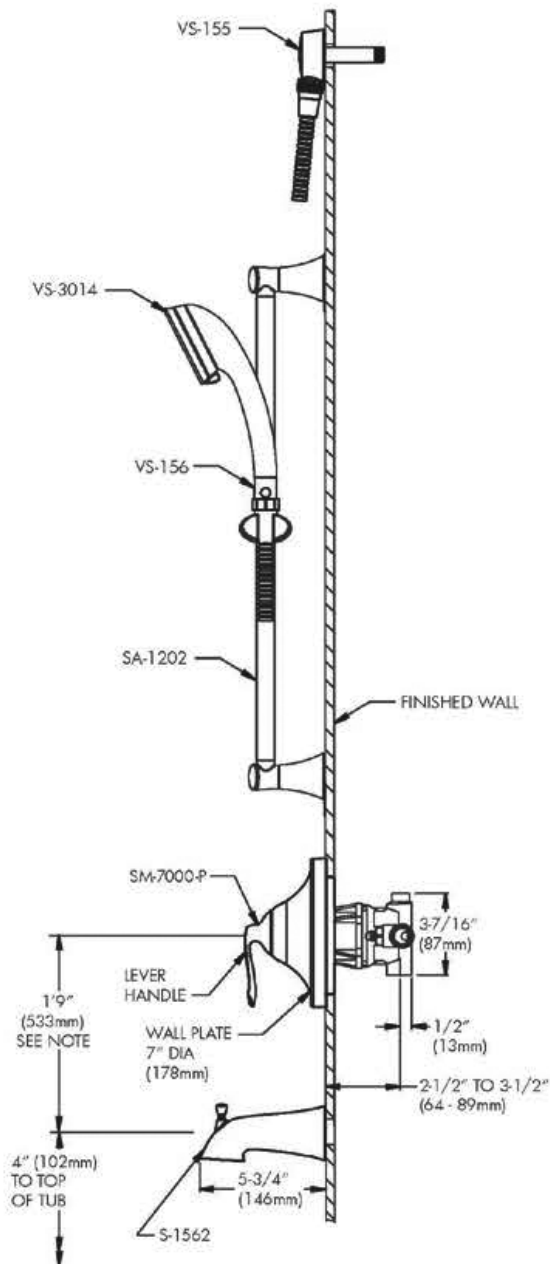

SPEAKMAN CASPIAN™

Shower Combination SM-7050-P and SM-7040-P

SPECIFICATION

FEATURES:

- Contemporary style
- SM-7000-P pressure balance shower valve & trim
- VS-3014 hand shower
- VS-155 elbow
- VS-156 pause/trickle adapter
- SA-1202 slide bar
- SM-7050-P with S-1562 diverter tub spout with slip-fit connection
- SM-7040-P without S-1562 diverter tub spout

NOTE: 1. All dimensions are in inches (millimeters) unless otherwise specified and are subject to change without notice. 2. For ADA mounting locations, consult ADAAG, ANSI A117.1, or state regulations