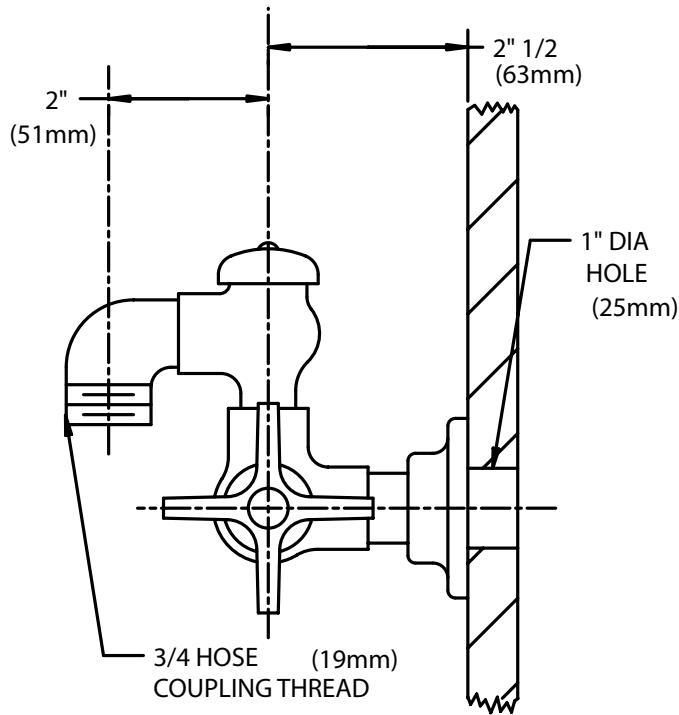

ROUGH-INS

SC-5911-IS