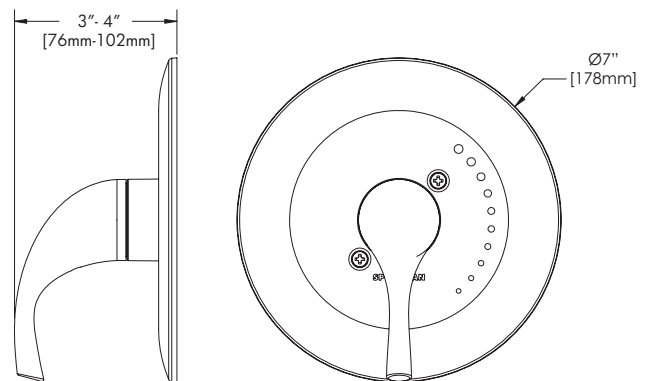

Echo™ Pressure Balance Valve Trim

FEATURES:

- Metal lever handle
- Metal trim plate
- Trim plate features red and blue hot/cold indicators
- Includes mounting plate and hardware

VALVE OPTIONS:

- CPV-12000

STOCK FINISH:

PC

STANDARDS:

- ASME A112.18.1/CSA B125.1 certified
- ADA compliant

WARRANTY:

Visit www.speakman.com for full product warranty information

- Limited Lifetime Warranty (consumer)
- 5 Year Limited Warranty (commercial)

All dimensions are in inches (millimeters) unless otherwise specified and are subject to change without notice.

Architect/Engineer Approval Space:

SPEAKMAN
400 ANCHOR MILL ROAD
NEW CASTLE, DE 19720

P: 800-537-2107
F: 800-977-2747
W: WWW.SPEAKMAN.COM
R: 01-APRIL 2018