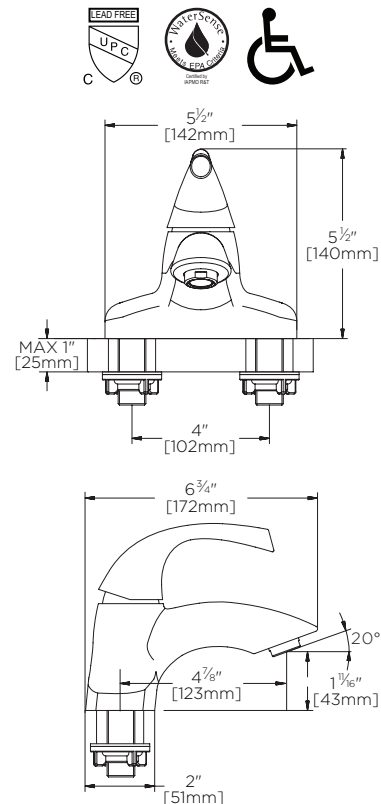

Echo™ Single Lever Faucet

FEATURES:

- 1.2 GPM (4.5 L/min) flow rate
- Brass construction
- Lever handle
- Ceramic cartridge
- Inlet supply lines not included, accepts 1/2" NPSM to 3/8" compression supply lines
- Pop-up drain with lift rod
- Corrosion resistant finishes
- Coordinates with Echo Collection

STOCK FINISHES:

PC BN

OPTIONS/ADD-ONS:

- -LD : Less Drain
- -BO: 0.5 GPM (1.89 L/min) flow rate

STANDARDS:

- ASME A112.18.1/CSA B125.1 certified
- NSF/ANSI 61 certified
- NSF 372 certified
- WaterSense certified
- ADA compliant

WARRANTY:

Visit www.speakman.com for full product warranty information

- Limited Lifetime Warranty (consumer)
- 5 Year Limited Warranty (commercial)

1. All dimensions are in inches (millimeters) unless otherwise specified and are subject to change without notice.

Architect/Engineer Approval Space:

SPEAKMAN
400 ANCHOR MILL ROAD
NEW CASTLE, DE 19720

P: 800-537-2107
F: 800-977-2747
W: WWW.SPEAKMAN.COM
R: 02-JULY 2018