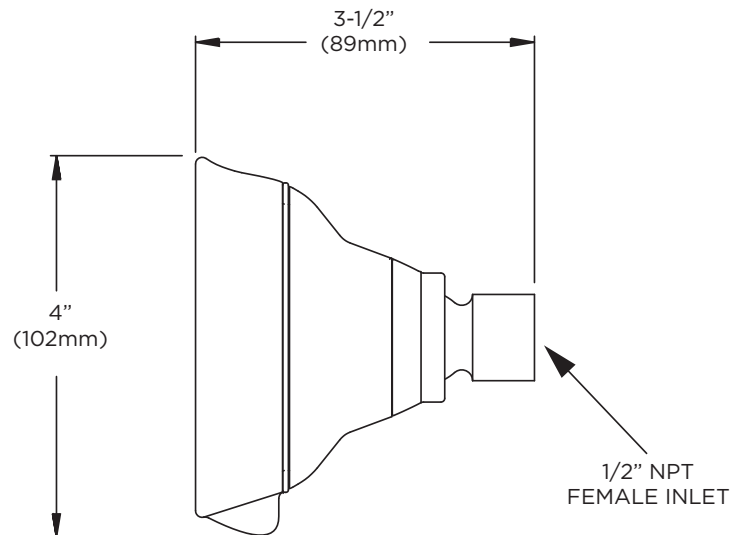

### DIMENSIONS: NOTE: 1. All dimensions are in inches (millimeters) unless otherwise specified and are subject to change without notice.

Architect/Engineer Approval Space:

SPEAKMAN  
400 ANCHOR MILL ROAD  
NEW CASTLE, DE 19720