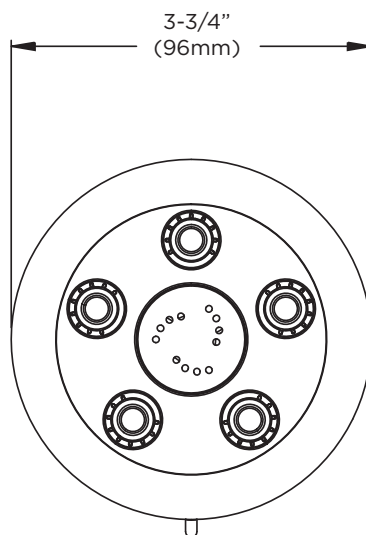

### FEATURES:

- 5 plungers, 45 sprays
- 12 center massage jets
- Durable plastic construction
- Spray adjusting faceplate
- Patented plungers resist scale buildup
- 1/2 in. NPT inlet
- 2.5 gpm (9.5 L/min) flow rate

### DIMENSIONS: NOTE: 1. All dimensions are in inches (millimeters) unless otherwise specified and are subject to change without notice.

Architect/Engineer Approval Space:

SPEAKMAN  
400 ANCHOR MILL ROAD  
NEW CASTLE, DE 19720