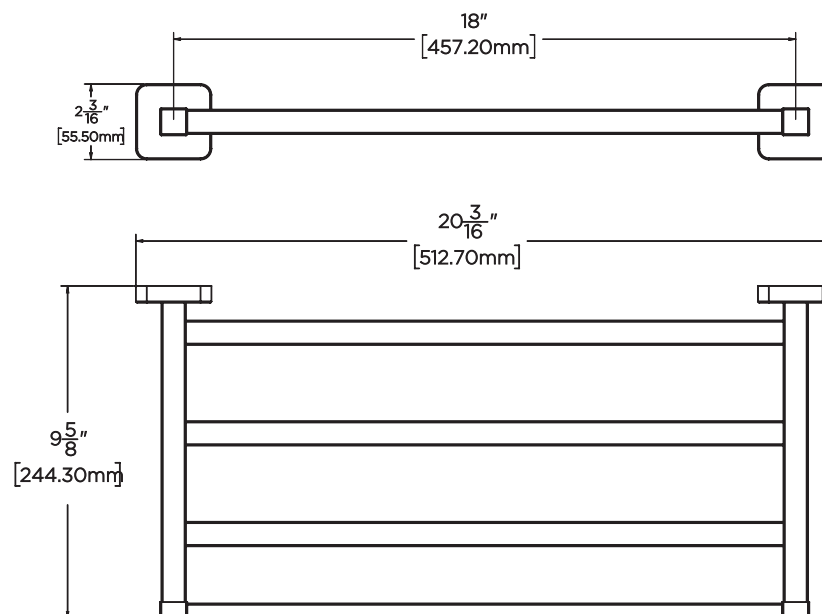

SPEAKMAN® SA-2403

Kubos™ Towel Rack

FEATURES:

- Brass construction
- Modern square design
- 18 in. length
- Mounting hardware included

FINISH:

PC

BN

WARRANTY:

- 1 year limited

DIMENSIONS:

NOTE: 1. All dimensions are in inches (millimeters) unless otherwise specified and are subject to change without notice.

Architect/Engineer Approval Space:

SPEAKMAN
400 ANCHOR MILL ROAD
NEW CASTLE, DE 19720