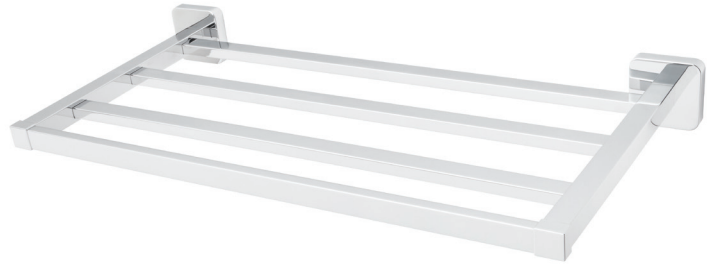

SPEAKMAN® SA-2403

Kubos™ Towel Rack

FEATURES:

- Brass construction
- Modern square design
- 18 in. length
- Mounting hardware included

FINISH:

PC

BN

WARRANTY:

- 1 year limited

DIMENSIONS:

NOTE: 1. All dimensions are in inches (millimeters) unless otherwise specified and are subject to change without notice.

Architect/Engineer Approval Space:

SPEAKMAN
400 ANCHOR MILL ROAD
NEW CASTLE, DE 19720