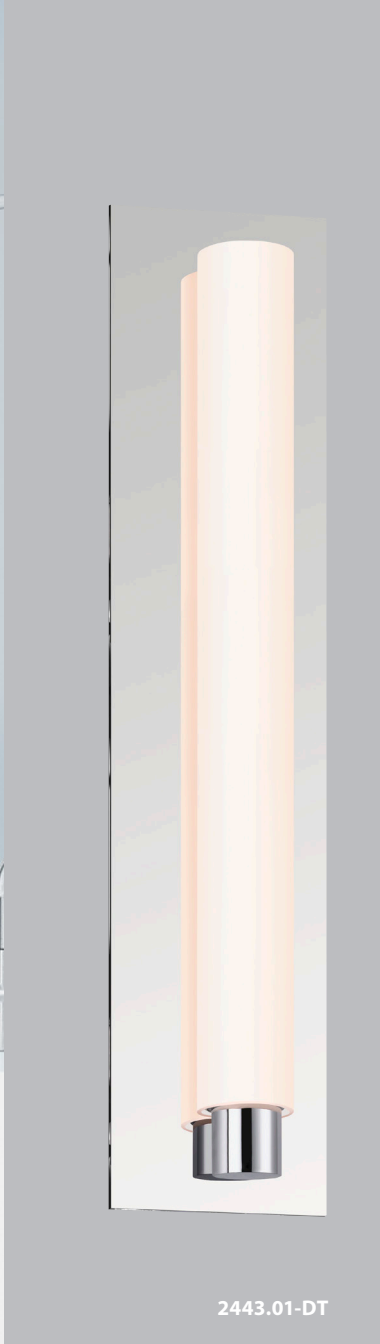

LED Bath Bars

	18" LED Bath Bar		24" LED Bath Bar	
	Polished Chrome	Satin Nickel	Polished Chrome	Satin Nickel
FLAT	2430.01-FT	2430.13-FT	2431.01-FT	2431.13-FT
DRUM	2430.01-DT	2430.13-DT	2431.01-DT	2431.13-DT
SPINE	2430.01-ST	2430.13-ST	2431.01-ST	2431.13-ST
Dims:	18"–19 1/2" OAL, LED: 13w, 900 Lumens		24"–25 1/2" OAL, LED: 16w, 1080 Lumens	

LED Bath Bars

	32" LED Bath Bar		40" LED Bath Bar	
	Polished Chrome	Satin Nickel	Polished Chrome	Satin Nickel
FLAT	2432.01-FT	2432.13-FT	2433.01-FT	2433.13-FT
DRUM	2432.01-DT	2432.13-DT	2433.01-DT	2433.13-DT
SPINE	2432.01-ST	2432.13-ST	2433.01-ST	2433.13-ST
Dims:	32"–33 1/2" OAL, LED: 21w, 1440 Lumens		40"–41 1/2" OAL, LED: 26w, 1800 Lumens	

tubo slim

BATH BARS

Elegantly slender tubular glass LED bath bar and sconce lighting system. Available with custom end trims, in a choice of finishes and sizes.

2443.01-FT

2443.01-DT

2441.01-ST

2442.01-FT

2440.01-DT

2442.01-ST

tubo slim

PANEL SCONCES

ADDITIONAL SPECIFICATIONS:

2" DIA Tubular White Etched Glass
 Extension: 3"-3 1/4"
 Warm White (3000K), CRI 90
 120VAC input w/12VAC Transformer
 Dimmable by
 Electronic Low Voltage (ELV)