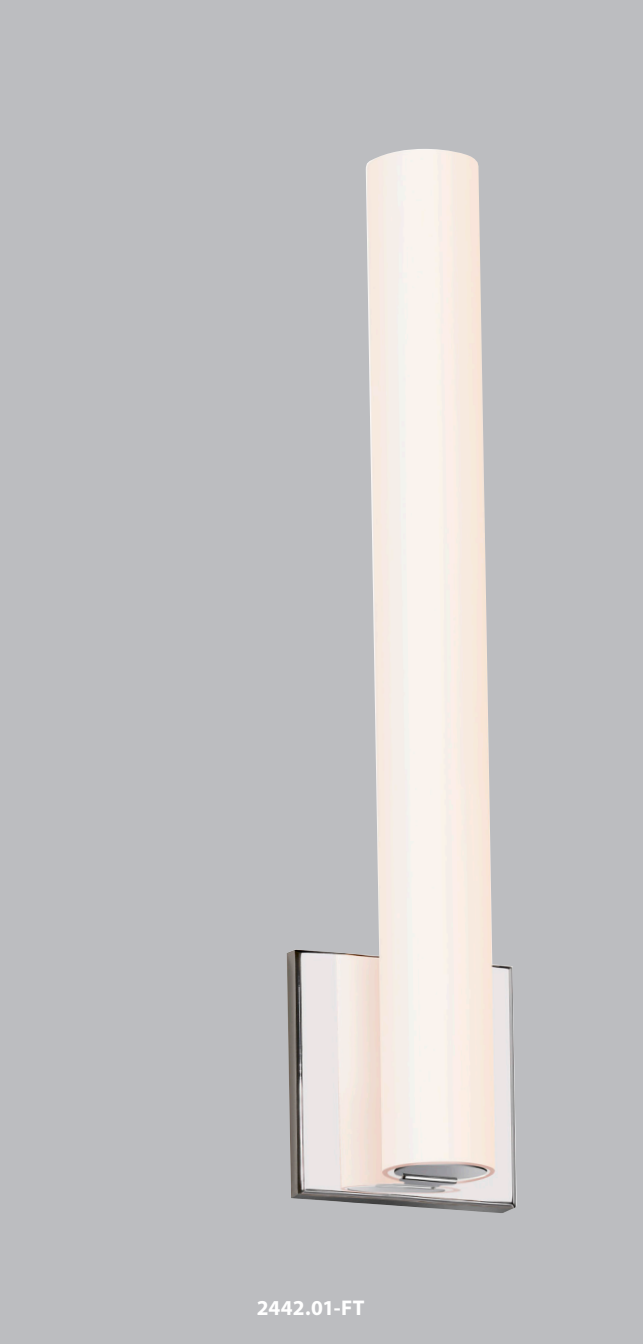

LED Bath Bars

	18" LED Bath Bar		24" LED Bath Bar	
	Polished Chrome	Satin Nickel	Polished Chrome	Satin Nickel
FLAT	2430.01-FT	2430.13-FT	2431.01-FT	2431.13-FT
DRUM	2430.01-DT	2430.13-DT	2431.01-DT	2431.13-DT
SPINE	2430.01-ST	2430.13-ST	2431.01-ST	2431.13-ST
Dims:	18"–19 1/2" OAL, LED: 13w, 900 Lumens		24"–25 1/2" OAL, LED: 16w, 1080 Lumens	

LED Bath Bars

	32" LED Bath Bar		40" LED Bath Bar	
	Polished Chrome	Satin Nickel	Polished Chrome	Satin Nickel
FLAT	2432.01-FT	2432.13-FT	2433.01-FT	2433.13-FT
DRUM	2432.01-DT	2432.13-DT	2433.01-DT	2433.13-DT
SPINE	2432.01-ST	2432.13-ST	2433.01-ST	2433.13-ST
Dims:	32"–33 1/2" OAL, LED: 21w, 1440 Lumens		40"–41 1/2" OAL, LED: 26w, 1800 Lumens	

tubo slim

BATH BARS

Elegantly slender tubular glass LED bath bar and sconce lighting system. Available with custom end trims, in a choice of finishes and sizes.

2443.01-FT

2443.01-DT

2441.01-ST

2442.01-FT

2440.01-DT

2442.01-ST

tubo slim

PANEL SCONCES

ADDITIONAL SPECIFICATIONS:

2" DIA Tubular White Etched Glass
 Extension: 3"-3 1/4"
 Warm White (3000K), CRI 90
 120VAC input w/12VAC Transformer
 Dimmable by
 Electronic Low Voltage (ELV)