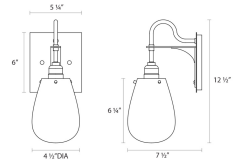

Chelsea Bath Sconce Spec Sheet

SKU: 4286.25 Learn more at sonnemanlight.com
<https://sonnemanlight.com/chelsea-bath-sconce>

Color/Finish: Satin Black

Dimensions

Height: 12.5
Width: 5.25
Extends: 7.5
Minimum Extension: 7.5"
Maximum Extension: 7.5"