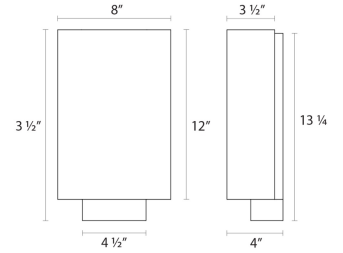

Project:

Link LED Sconce Spec Sheet

SKU: 3718.01 Learn more at:
<https://sonnemanlight.com/link-led-sconce>

Description: Link's sophisticated composition captures the idea of elegance from simplicity. A soft-radius, luminous frosted white glass is supported by a crisply modern, chrome, rectilinear volume. From bedrooms to accent areas the Link collection adds refinement to your contemporary space.

Type #:

Dimensions

Height:	13.5"
Width:	8"
Extends:	4"
Minimum Extension:	4"
Maximum Extension:	4"
Size:	Tall
Canopy/Backplate/Base Depth:	4.5
Canopy/Backplate/Base Height:	13.25

Electrical Specs

Bulb(s) Included?:	Yes
Bulb 1 Type:	Integral LED
Bulb Quantity:	2
Input Voltage:	120VAC
Wattage:	9
Initial Lumens:	800
Color Temperature:	3000K
CRI:	80
Power Supply Type:	120VAC w/Surge Protection
Power Supply Location:	Canopy
Dimming Type:	TRIAC/ELV
Bulb Max Wattage:	9

Installation

Installation:	Licensed electrician required
Installation Orientation:	Vertical

Shipping

Carton 1 L x W x H:	19" X 17" X 8"
Carton 1 Gross Weight:	8 LBS

Shade

Shade 1 Material:	Etched Cased Glass
-------------------	-----------------------