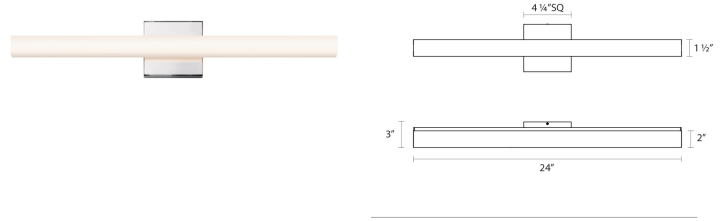

Project:

SQ-bar LED Bath Bar Spec Sheet

SKU: 2421.01 Learn more at:
<https://sonnemanlight.com/sq-bar-led-bath-bar>

Description: SQ-Bar represents pristine and even LED illumination with its sleek, rectangular, white diffuser design. This bath bar's simplicity of form and minimal geometric profile brings decorative interest to any luxurious setting. With a perfect combination of form and function, this bath bar is a great fit for a vanity or general bathroom lighting.

Available in four sizes: 18", 24", 32", and 40" and two finishes: Polished Chrome and Satin Nickel.

Type #:

Dimensions

Height:	4.25"
Width:	24"
Extends:	2.25"
Minimum Extension:	2.25"
Maximum Extension:	2.25"
Size:	24"
Canopy/Backplate/Base Depth:	4.25
Canopy/Backplate/Base Height:	4.25

Electrical Specs

Bulb(s) Included?:	Yes
Bulb 1 Type:	Integral LED
Input Voltage:	120VAC
Wattage:	16
Initial Lumens:	1080
Delivered Lumens:	745
Color Temperature:	3000K
CRI:	90
Power Supply Type:	Transformer
Power Supply Quantity:	1
Power Supply Location:	Outlet Box
Dimming Type:	ELV
Bulb Max Wattage:	16

Installation

Installation:	Licensed electrician required
Installation Orientation:	Any Orientation

Shipping

Carton 1 L x W x H:	28" X 7" X 7"
Carton 1 Gross Weight:	3 LBS

Shade

Shade 1 Material:	Optical Acrylic
-------------------	-----------------