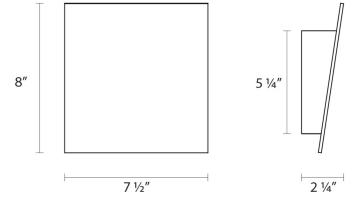

Project:

Angled Plane LED Sconce Spec Sheet

SKU: 2366.98 Learn more at:
<https://sonnemanlight.com/angled-plane-led-sconce>

Description: Angled Plane downlight reflects downward LED illumination for outdoor applications, and can also be used as an uplight for indoor use.

Type #:

Dimensions

Height:	8"
Width:	7.5"
Extends:	2.25"
Minimum Extension:	2.25"
Maximum Extension:	2.25"
Canopy/Backplate/Base Depth:	5.5
Canopy/Backplate/Base Height:	5.25

Electrical Specs

Bulb(s) Included?:	Yes
Bulb 1 Type:	Integral LED
Input Voltage:	120VAC
Wattage:	20
Initial Lumens:	1350
Delivered Lumens:	814
Color Temperature:	3000K
CRI:	80
Power Supply Type:	Transformer
Power Supply Quantity:	1
Power Supply Location:	Canopy
Dimming Type:	ELV
Bulb Max Wattage:	20

Installation

Installation:	Licensed electrician required
Installation Orientation:	Any Orientation

Shipping

Carton 1 L x W x H:	9" X 9" X 4"
Carton 1 Gross Weight:	3 LBS

Shade

Shade 1 Material:	Aluminum
-------------------	----------