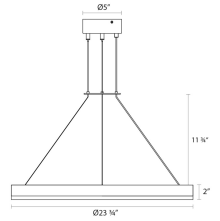

Corona Ring LED Pendant Spec Sheet

SKU: 2315.16 Learn more at sonnemanlight.com
<https://sonnemanlight.com/corona-ring-led-pendant>

Size: 24"
Color/Finish: Bright Satin Aluminum

Dimensions

Height: 2
Diameter: 23.75
Canopy/Backplate/Base: 5"

Electrical Specs

Bulb(s) Included?: Yes
Bulb 1 Type: Integral LED
Input Voltage: 120-277VAC
Wattage: 28
Initial Lumens: 2050
Delivered Lumens: 1264
Color Temperature: 3000K
CRI: 90
Power Supply Type: Driver
Power Supply Quantity: 1
Power Supply Location: Canopy
Dimming Type: TRIAC & ELV @120V / 0-10V