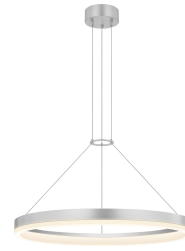

Corona Ring LED Pendant Spec Sheet

SKU: 2315.16 Learn more at sonnemanlight.com
<https://sonnemanlight.com/corona-ring-led-pendant>

Size: 24"
Color/Finish: Bright Satin Aluminum

Dimensions

Height: 2
Diameter: 23.75
Canopy/Backplate/Base: 5"

Electrical Specs

Bulb(s) Included?: Yes
Bulb 1 Type: Integral LED
Input Voltage: 120-277VAC
Wattage: 28
Initial Lumens: 2050
Delivered Lumens: 1264
Color Temperature: 3000K
CRI: 90
Power Supply Type: Driver
Power Supply Quantity: 1
Power Supply Location: Canopy
Dimming Type: TRIAC & ELV @120V / 0-10V

Installation

Installation: Licensed electrician required
Sloped Ceiling Compatible?: Not Compatible

General Listings

Features: Damp Rated
Certification: cETL

Available Finishes

Available Finishes: Bright Satin Aluminum, Satin Black

Shade

Shade 1 Material: Optical Acrylic

Notes