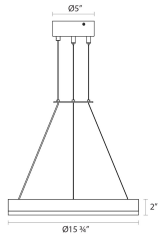

Corona Ring LED Pendant Spec Sheet

SKU: 2313.25 Learn more at sonnemanlight.com
<https://sonnemanlight.com/corona-ring-led-pendant>

Size: 16"
Color/Finish: Satin Black

Dimensions

Height: 2
Diameter: 15.75
Canopy/Backplate/Base: 5"
Hanging Details: 6' Adjustable Cable

Electrical Specs

Bulb(s) Included?: Yes
Bulb 1 Type: Integral LED
Input Voltage: 120VAC
Wattage: 19
Initial Lumens: 1350
Delivered Lumens: 720
Color Temperature: 3000K
CRI: 90
Power Supply Type: Driver
Power Supply Quantity: 1
Power Supply Location: Canopy
Dimming Type: TRIAC/ELV