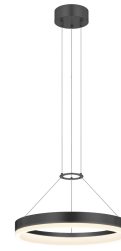

Corona Ring LED Pendant Spec Sheet

SKU: 2313.25 Learn more at sonnemanlight.com
<https://sonnemanlight.com/corona-ring-led-pendant>

Size: 16"
Color/Finish: Satin Black

Dimensions

Height: 2
Diameter: 15.75
Canopy/Backplate/Base: 5"
Hanging Details: 6' Adjustable Cable

Electrical Specs

Bulb(s) Included?: Yes
Bulb 1 Type: Integral LED
Input Voltage: 120VAC
Wattage: 19
Initial Lumens: 1350
Delivered Lumens: 720
Color Temperature: 3000K
CRI: 90
Power Supply Type: Driver
Power Supply Quantity: 1
Power Supply Location: Canopy
Dimming Type: TRIAC/ELV

Installation

Installation: Licensed electrician required
Sloped Ceiling Compatible?: Not Compatible

General Listings

Features: Damp Rated
Certification: cETL

Available Finishes

Available Finishes: Bright Satin Aluminum, Satin Black

Shade

Shade 1 Material: Optical Acrylic

Notes