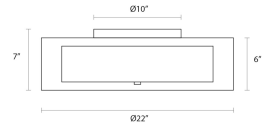

Puri Surface Mount Spec Sheet

SKU: 6014.13 [Learn more at sonnemanlight.com](https://sonnemanlight.com)
<https://sonnemanlight.com/puri-surface-mount>

Base Type: Medium Base
Size: 22"
Color/Finish: Satin Nickel w/Silver Shade

Dimensions

Height: 7"
Diameter: 22"
Canopy/Backplate/Base: 10"

Electrical Specs

Bulb Quantity: 3
Input Voltage: 120VAC
Wattage: 18
Color Temperature: N/A
Dimming Type: N/A

Installation

Installation: Licensed electrician required

Shipping

Carton 1 L x W x H: 26" X 26" X 11"
Carton 1 Gross Weight: 11 LBS

General Listings

Certification: cUL

Available Finishes

Available Finishes: Black Brass w/Bronze Shade, Satin Nickel w/Silver Shade