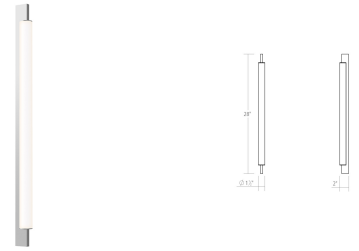

Keel LED Bath Bar Spec Sheet

SKU: 3832.16 Learn more at sonnemanlight.com
<https://sonnemanlight.com/keel-led-bath-bar>

Size: 28"
Color/Finish: Bright Satin Aluminum

Dimensions

Height: 1.5
Width: 28
Extends: 2.25
Minimum Extension: 2.25"
Maximum Extension: 2.25"

Electrical Specs

Bulb(s) Included?: Yes
Bulb 1 Type: Integral LED
Bulb Quantity: 1
Input Voltage: 120VAC
Wattage: 15
Initial Lumens: 1600
Delivered Lumens: 1100
Color Temperature: 3000K
CRI: 90
Power Supply Type: Driver
Power Supply Quantity: 1
Power Supply Location: Remote
Dimming Type: TRIAC/ELV