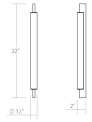

# Keel LED Bath Bar Spec Sheet

SKU: 3831.16    Learn more at [sonnemanlight.com](https://sonnemanlight.com)  
<https://sonnemanlight.com/keel-led-bath-bar>

**Size:** 22"  
**Color/Finish:** Bright Satin Aluminum

## Dimensions

**Height:** 1.5  
**Width:** 22  
**Extends:** 2.25  
**Minimum Extension:** 2.25"  
**Maximum Extension:** 2.25"