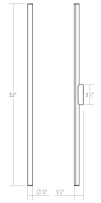

Fino LED Bath Bar Spec Sheet

SKU: 3773.01 Learn more at sonnemanlight.com
<https://sonnemanlight.com/fino-led-bath-bar>

Size: 32"
Color/Finish: Polished Chrome (.01)

Dimensions

Height: 32"
Width: 32"
Extends: 1.5"
Minimum Extension: 1.5"
Maximum Extension: 1.5"

Installation

Installation: Licensed electrician required
Installation Orientation: Any Orientation

Shipping

Carton 1 L x W x H: 3" X 3" X 38"
Carton 1 Gross Weight: 3 LBS

General Listings

Features: ADA Compliant, Damp Rated
Certification: cETL