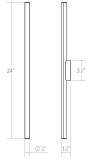

Fino LED Bath Bar Spec Sheet

SKU: 3772.01 Learn more at sonnemanlight.com
<https://sonnemanlight.com/fino-led-bath-bar>

Size: 24"
Color/Finish: Polished Chrome (.01)

Dimensions

Height: 24"
Width: 24"
Extends: 1.5"
Minimum Extension: 1.5"
Maximum Extension: 1.5"

Installation

Installation: Licensed electrician required
Installation Orientation: Any Orientation

Shipping

Carton 1 L x W x H: 3" X 3" X 31"
Carton 1 Gross Weight: 2 LBS

General Listings

Features: ADA Compliant, Damp Rated
Certification: cETL