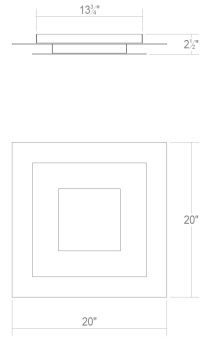

## Offset 20" Square LED Surface Mount (3500K) Spec Sheet

SKU: 2759.98-35 Learn more at:  
<https://sonnemanlight.com/offset-led-surface-mount>

Description: Two plates held in tandem, their unified geometry combines ambient illumination with a powerful downlight. Now available in rectangular and racetrack form factors in multiple lengths.

### Dimensions

Height:	2.5
Width:	15"
Length:	20
Shape:	Square
Size:	20"