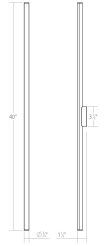

Fino LED Bath Bar Spec Sheet

SKU: 3774.23 Learn more at sonnemanlight.com
<https://sonnemanlight.com/fino-led-bath-bar>

Size: 40"
Color/Finish: Satin Chrome (.23)

Dimensions

Height: 40"
Width: 40"
Extends: 1.5"
Minimum Extension: 1.5"
Maximum Extension: 1.5"

Installation

Installation: Licensed electrician required
Installation Orientation: Any Orientation

Shipping

Carton 1 L x W x H: 3" X 3" X 50"
Carton 1 Gross Weight: 3 LBS

General Listings

Features: ADA Compliant, Damp Rated
Certification: cETL