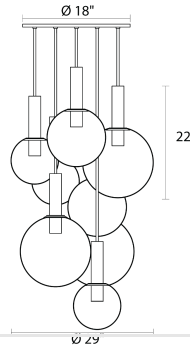

Type #:

Dimensions

Height: 22"
Diameter: 29"
Canopy/Backplate/Base: 18"
Hanging Details: 10'
Adjustable Cord
8-Light
Size: 8-Light

Electrical Specs

Bulb 1 Type: Medium Base
Bulb Quantity: 8
Input Voltage: 120VAC
Wattage: 60
Color Temperature: N/A
CRI: N/A
Power Supply Type: N/A
Dimming Type: N/A
Bulb Max Wattage: 60

Installation

Installation:
Sloped Ceiling Compatible?:
Installation Orientation:
Cord Length:
Minimum Hanging Height:
Maximum Hanging Height:

Licensed electrician required
Compatible
N/A
10'
Adjustable Cord
22"
142"