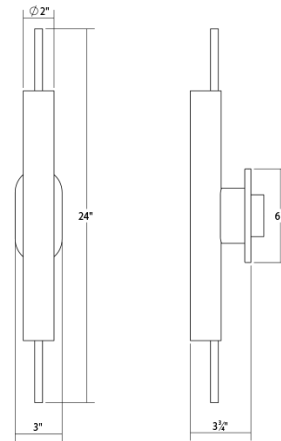

SONNEMAN
A WAY OF LIGHT

piccolo encore™ LED Sconce

3842.01

DIMENSIONS

Height	24"
Width	2"
Extension	4"
Minimum Extension	4"
Maximum Extension	4"

ELECTRICAL SPECS

Bulb Type	Integral LED
Bulb Quantity	1
Bulb Included?	Yes
Wattage	12
Initial Lumens	1380
Input Voltage	120VAC
CCT	3000K
CRI	90
Power Supply Type	Driver
Power Supply Quantity	1
Power Supply Location	Outlet Box
Dimming Type	TRIAC/ELV

SHIPPING

SHADE 1

Quantity	1
Color	White
Material	White Etched Cased Glass
Height	16"
Diameter	2

AVAILABLE FINISHES

Polished Chrome (.01)
Satin Nickel (.13)
Satin Black (.25)

GENERAL LISTINGS

cETL
cUL
ADA
Damp Location

PROJECT

QUANTITY

NOTES