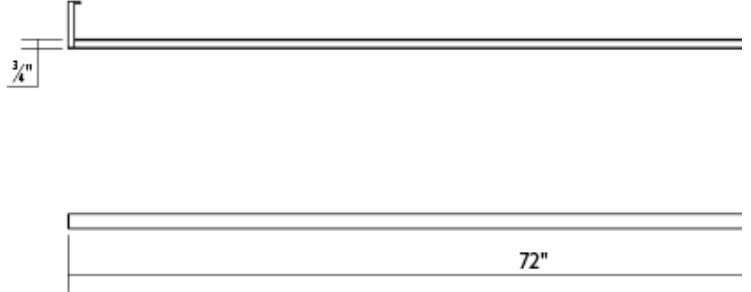

thin-line™ 6" Two-Sided LED Wall Bar

2812.03-6

**DIMENSIONS**

Height	1"
Width	72"
Extension	3.5"
Minimum Extension	3.5"
Maximum Extension	3.5"

**ELECTRICAL SPECS**

Bulb Type	Integral LED
Bulb Quantity	2
Bulb Included?	Yes
Wattage	41
Initial Lumens	4440
Input Voltage	120VAC
CCT	3000K
CRI	90
Power Supply Type	Driver
Power Supply Quantity	2
Power Supply Location	Remote
Dimming Type	TRIAC/ELV

**SHIPPING**

**SHADE 1**

Quantity	2
Color	White
Material	Aluminum w/Optical Acrylic
Height	1"
Diameter	72

**AVAILABLE FINISHES**

- Satin White (.03)
- Bright Satin Aluminum (.16)
- Satin Black (.25)

**GENERAL LISTINGS**