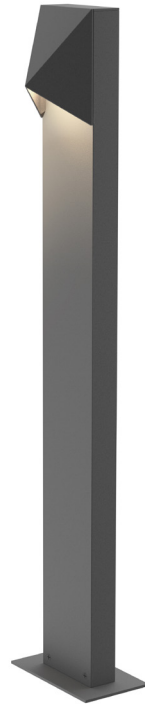

# 7323

### Dimensions:

Height: 28"  
Width: 3 1/2"  
Depth: 3 1/4"

### Description:

Shade: Diecast Aluminum  
4 1/2" H x 3 1/2" W x 2" D  
Base: 1/4" H x 5 1/2" W x 3 1/4" D  
Non-Dimming  
WET LOCATION

### Available Finishes:

Textured Bronze

**7323.72-WL**

Textured Gray

**7323.74-WL**

12VAC Power supply required, sold separately. Consult Website for requirements and available options.

**SONNEMAN<sup>®</sup>**  
A WAY OF LIGHT