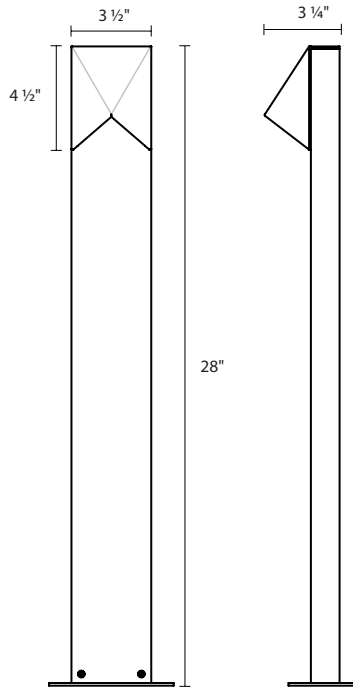

### Dimensions:

Height: 28"  
Width: 3 1/2"  
Depth: 3 1/4"

### Description:

Shade: Diecast Aluminum  
4 1/2" H x 3 1/2" W x 2" D  
Base: 1/4" H x 5 1/2" W x 3 1/4" D  
Non-Dimming  
WET LOCATION

### Lamping Options:

LED: 10w, 980 Lumens (385 Net Lumens)  
Warm White (3000K), 90 CRI  
12VAC Input

### Available Finishes:

Textured Bronze

**7323.72-WL**

Textured Gray

**7323.74-WL**

12VAC Power supply required, sold separately. Consult Website for requirements and available options.

**SONNEMAN<sup>®</sup>**  
A WAY OF LIGHT