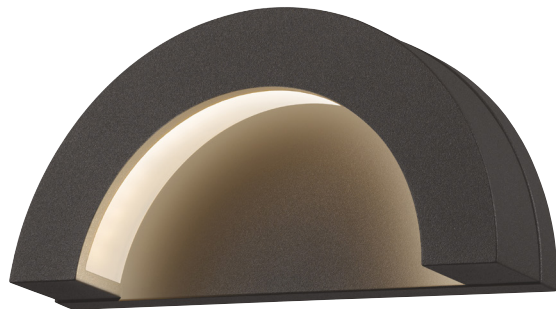

7228

Crest LED Sconce

Dimensions:

Height: 4 ¾"
Width: 9 ¾"

Description:

Shade: Die-Cast Aluminum
w/Frosted Optical Acrylic

Extension: 2"
Wall Plate: 4 ¾" x 9 ¾"

Dimmable by
Electronic Low Voltage (ELV) or
Standard (TRIAC) Incandescent
WET LOCATION

Lamping Options:

LED: 12w, 610 Lumens
Warm White (3000K), 90 CRI
120VAC Input
w/LED Driver in Outlet Box

Available Finishes:

Textured Bronze

7228.72-WL

Textured Gray

7228.74-WL

Textured White

7228.98-WL

SONNEMAN
A WAY OF LIGHT