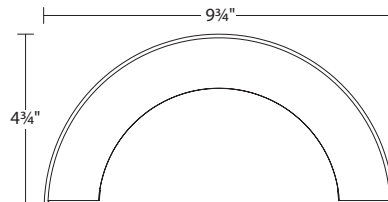

7228

Crest LED Sconce

Dimensions:

Height: 4 ¾"
Width: 9 ¾"

Description:

Shade: Die-Cast Aluminum
w/Frosted Optical Acrylic

Extension: 2"
Wall Plate: 4 ¾" x 9 ¾"

Dimmable by
Electronic Low Voltage (ELV) or
Standard (TRIAC) Incandescent
WET LOCATION

Lamping Options:

LED: 12w, 610 Lumens
Warm White (3000K), 90 CRI
120VAC Input
w/LED Driver in Outlet Box

Available Finishes:

Textured Bronze

7228.72-WL

Textured Gray

7228.74-WL

Textured White

7228.98-WL

SONNEMAN
A WAY OF LIGHT