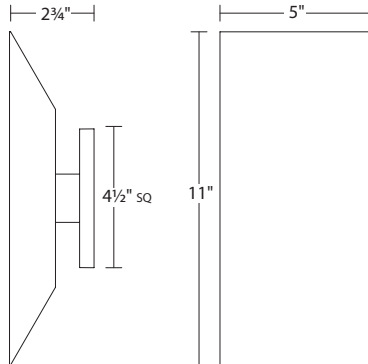

2716

Chamfer LED Sconce

Dimensions:

Height: 11"
Width: 5"

Description:

Shade: Aluminum
Extension: 2 ¾"
Wall Plate: 4 ½" sq
Dimmable by
Electronic Low Voltage (ELV) or
Standard (TRIAC) Incandescent
WET LOCATION

Lamping Options:

LED: 20w, 1400 Lumens
Warm White (3000K), 90 CRI
120VAC Input
w/LED Driver in Outlet Box

Available Finishes:

Textured Bronze

2716.72-WL

Textured Gray

2716.74-WL

Textured White

2716.98-WL

SONNEMAN
A WAY OF LIGHT