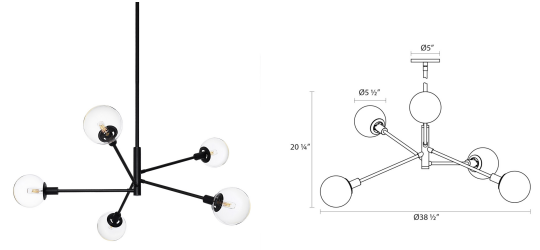

# Orb Vectors Pendant Spec Sheet

SKU: 4595.25C    Learn more at [sonnemanlight.com](https://sonnemanlight.com)  
<https://sonnemanlight.com/orb-vectors-pendant>

**Size:** 5-Light  
**Color/Finish:** Satin Black

## Dimensions

**Height:** 20.25  
**Diameter:** 38.5  
**Canopy/Backplate/Base:** 5"  
**Hanging Details:** (3) 12" + (1) 6" Stem Kit

## Electrical Specs

**Bulb 1 Type:** Candelabra Base  
**Bulb Quantity:** 5  
**Input Voltage:** 120VAC  
**Wattage:** 60  
**Color Temperature:** N/A  
**CRI:** N/A  
**Power Supply Type:** N/A  
**Dimming Type:** N/A