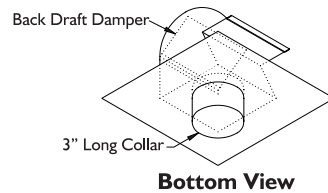

RC - Roof Cap

The World's Leading Producer of
Air Movement Products
 6393 Powers Avenue
 Jacksonville, Florida 32217-2298
 P: 800.961.7370 F: 800.961.7379
 www.solerpalau-usa.com

Dimensions inches/mm

Model	A	B	C	D	E	F	G	Weight (lbs)
RC-4	6 150	6 150	3 1/2 90	12 300	12 300	4 1/2 115	2 1/2 60	
RC-6	8 200	8 200	4 100	14 355	14 355	5 125	4 100	
RC-8	8 200	8 200	4 100	14 355	14 355	5 125	4 100	
RC-10	11 280	11 280	5 125	17 430	17 430	7 175	4 100	