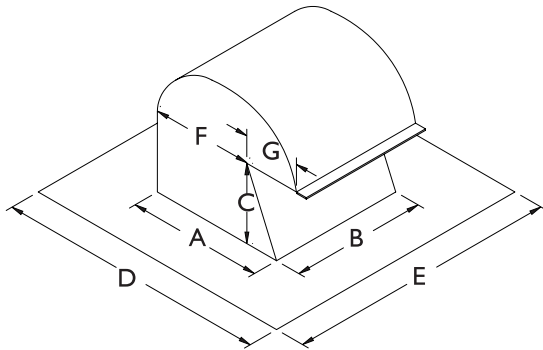

RC - Roof Cap

The World's Leading Producer of
Air Movement Products
 6393 Powers Avenue
 Jacksonville, Florida 32217-2298
 P: 800.961.7370 F: 800.961.7379
 www.solerpalau-usa.com

Dimensions inches/mm

Model	A	B	C	D	E	F	G	Weight (lbs)
RC-4	6 150	6 150	3 1/2 90	12 300	12 300	4 1/2 115	2 1/2 60	
RC-6	8 200	8 200	4 100	14 355	14 355	5 125	4 100	
RC-8	8 200	8 200	4 100	14 355	14 355	5 125	4 100	
RC-10	11 280	11 280	5 125	17 430	17 430	7 175	4 100	