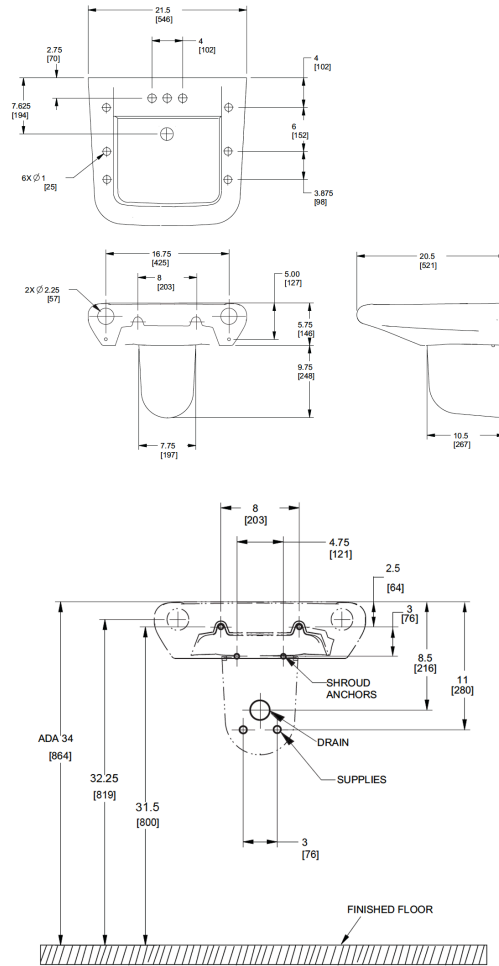

**CODE NUMBER**

3873065

**DESCRIPTION**

Vitreous China Wall-Mounted Ledgeback Lavatory.

**DETAILS**

- Centerset: 4"
- Nominal Dimensions: 20 64/125" x 21 62/125" x 5 187/250" (521 x 546 x 146mm)

**FEATURES**

- White Vitreous China
- Wall mounted, ledgeback
- Rear overflow
- 4" (102mm) centerset
- Carrier not included
- Mounting hardware included
- 21 ½" x 20" (546 mm x 508 mm)
- Meets requirements for Texas Accessibility Standards (TAS)

**OPTIONAL CERAMIC SHROUD**

- White vitreous china
- 7¾" x 10 ½" x 9¾" (197 mm x 267 mm x 248 mm)
- Mounting hardware included
- Must be specified separately Model SS-27, code 387678

**DOWNLOADS**

- [SS-3X65 Installation Instructions](#)
- [Additional Downloads](#)

**ROUGH-IN**

Shown with optional SS-27-A shroud

**COMPLIANCES & CERTIFICATIONS**

(ADA Compliant, cUPC Certified)

**NOTES**

All information contained within this document subject to change without notice.

All vitreous china dimensions shown in these drawings are nominal and not to scale. Dimensions can vary within the tolerances established in the governing ASME A112.19.2/CSA B45.1 standard. It is important to consider this when planning rough-in and plumbing layouts.