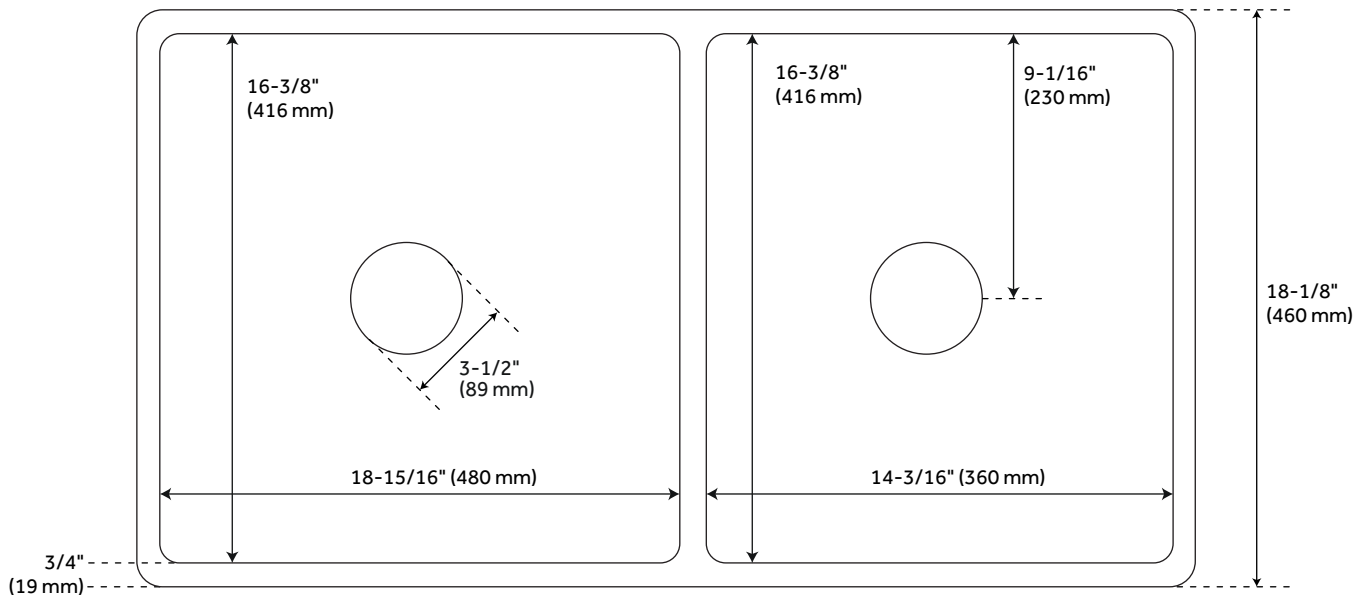

## FEATURES

Product Finish: White  
Length: 35-7/8"  
Width: 18-1/8"  
Height: 10-1/8"  
Sink Shape: Rectangle  
Number of Basins: 2  
Sink Installation: Apron front  
Product Color: White  
Faucet Centers: No Faucet Hole  
Overflow Hole: No  
Basin Depth: 9-5/16"  
Rim Thickness: 3/4"  
Fits Drain Hole Size: 3-1/2"  
Exterior Treatment: Smooth  
Interior Treatment: Smooth  
Drain Included: No  
Faucet Included: No  
Sink Material: Fireclay  
Basin Configuration: Double Bowl  
Apron Design: Smooth  
Large Bowl Length: 18-15/16"  
Large Bowl Width: 16-3/8"  
Small Bowl Length: 14-3/16"  
Small Bowl Width: 16-3/8"  
Reversible Mounting: No

## ADDITIONAL FEATURES

- Made of solid, heavy-duty fireclay.
- Smooth, ripple-resistant surface.
- Sink is finished on all four sides.
- If purchasing drain separately, it must be able to accommodate a sink drain thickness of 1".
- All sink dimensions are ( $\pm 1/2$ ").

# 36" ROWENA DOUBLE BOWL FIRECLAY FARMHOUSE SINK - WHITE

All dimensions and specifications are nominal and may vary. Use actual products for accuracy in critical situations.