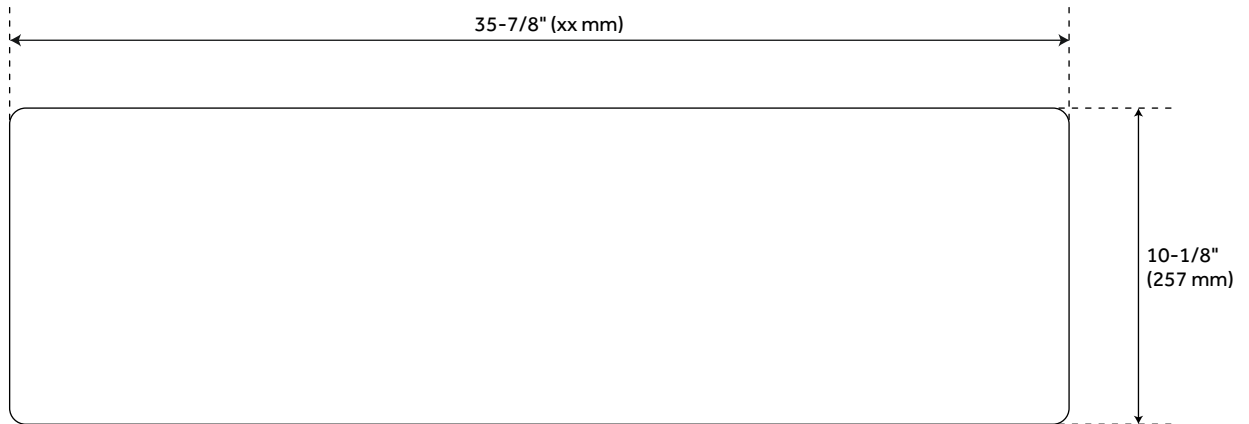

36" ROWENA DOUBLE BOWL FIRECLAY FARMHOUSE SINK - WHITE

All dimensions and specifications are nominal and may vary. Use actual products for accuracy in critical situations.