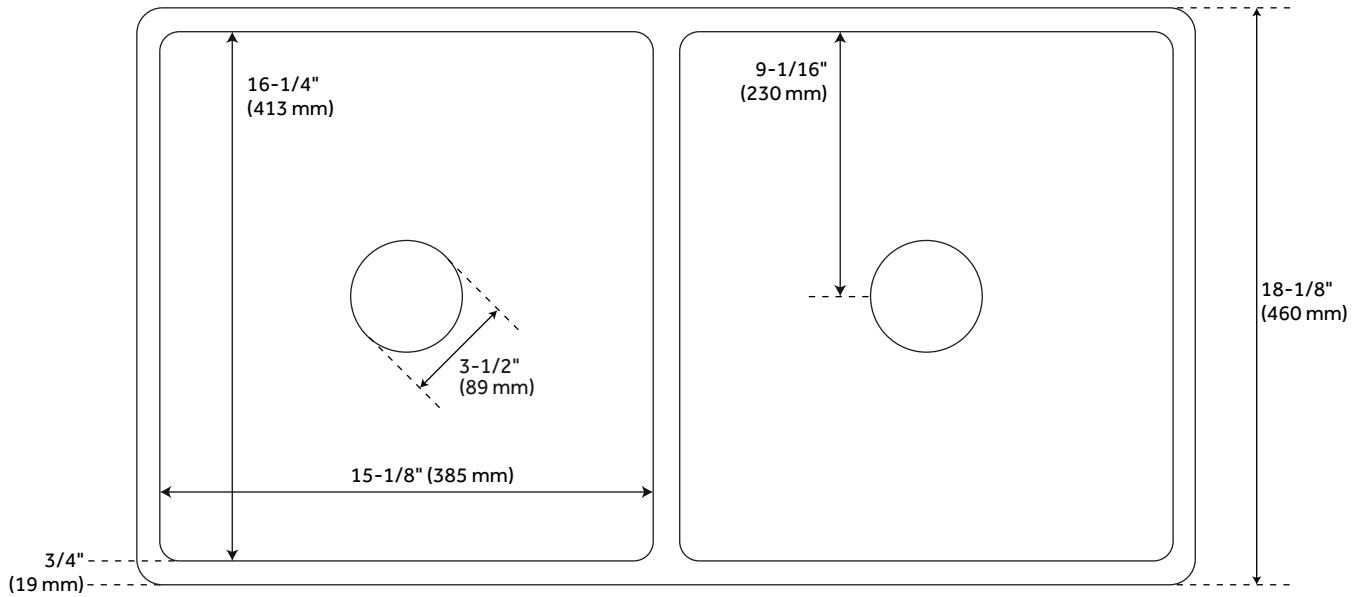

33" ROWENA DOUBLE BOWL FIRECLAY FARMHOUSE SINK - WHITE

SKU: 953910-33D
Code: SHF33182B

FEATURES

Product Finish: White
Length: 32-7/8"
Width: 18-1/8"
Height: 10-1/8"
Sink Shape: Rectangle
Number of Basins: 2
Sink Installation: Apron front
Product Color: White
Faucet Centers: No Faucet Hole
Overflow Hole: No
Basin Depth: 9-1/4"
Rim Thickness: 3/4"
Fits Drain Hole Size: 3-1/2"
Exterior Treatment: Smooth
Interior Treatment: Smooth
Drain Included: No
Faucet Included: No
Sink Material: Fireclay
Basin Configuration: Double Bowl
Apron Design: Smooth
Large Bowl Length: 15-1/8"
Large Bowl Width: 16-1/4"
Small Bowl Length: 15-1/8"
Small Bowl Width: 16-1/4"
Reversible Mounting: No

ASME A112.19.2/CSA B45.1

LISTED ID: SHF33182BWH

REVISED 10/9/2023

33" ROWENA DOUBLE BOWL FIRECLAY FARMHOUSE SINK - WHITE

SKU: 953910-33D
Code: SHF33182B

ADDITIONAL FEATURES

- Made of solid, heavy-duty fireclay.
- Smooth, ripple-resistant surface.
- Sink is finished on all four sides.
- If purchasing drain separately, it must be able to accommodate a sink drain thickness of 1".
- All sink dimensions are ($\pm 1/2"$).

REVISED 10/9/2023

33" ROWENA DOUBLE BOWL FIRECLAY FARMHOUSE SINK - WHITE

All dimensions and specifications are nominal and may vary. Use actual products for accuracy in critical situations.