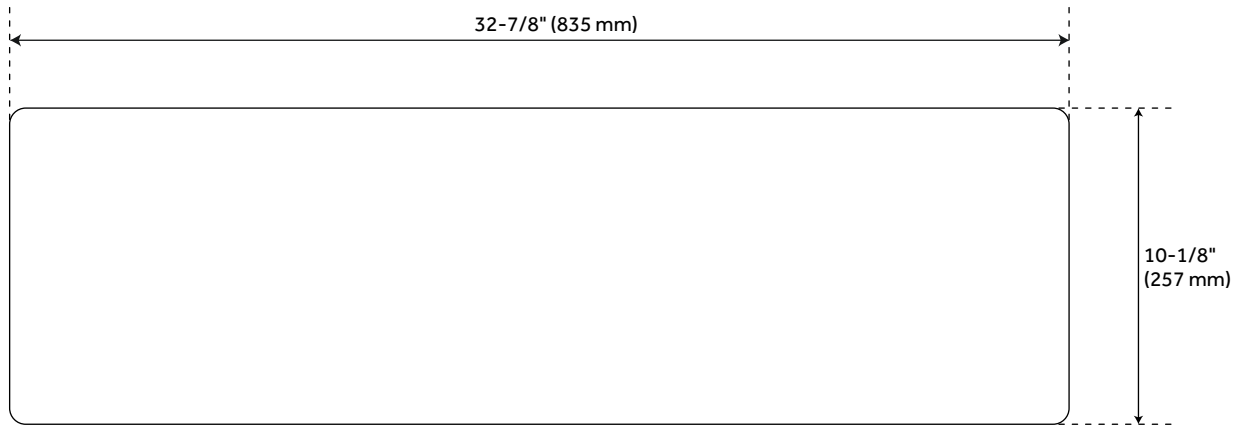

33" ROWENA DOUBLE BOWL FIRECLAY FARMHOUSE SINK - WHITE

SKU: 953910-33D
Code: SHF33182B

FEATURES

Product Finish: White
Length: 32-7/8"
Width: 18-1/8"
Height: 10-1/8"
Sink Shape: Rectangle
Number of Basins: 2
Sink Installation: Apron front
Product Color: White
Faucet Centers: No Faucet Hole
Overflow Hole: No
Basin Depth: 9-1/4"
Rim Thickness: 3/4"
Fits Drain Hole Size: 3-1/2"
Exterior Treatment: Smooth
Interior Treatment: Smooth
Drain Included: No
Faucet Included: No
Sink Material: Fireclay
Basin Configuration: Double Bowl
Apron Design: Smooth
Large Bowl Length: 15-1/8"
Large Bowl Width: 16-1/4"
Small Bowl Length: 15-1/8"
Small Bowl Width: 16-1/4"
Reversible Mounting: No

ASME A112.19.2/CSA B45.1

LISTED ID: SHF33182BWH

REVISED 10/9/2023

33" ROWENA DOUBLE BOWL FIRECLAY FARMHOUSE SINK - WHITE

SKU: 953910-33D
Code: SHF33182B

ADDITIONAL FEATURES

- Made of solid, heavy-duty fireclay.
- Smooth, ripple-resistant surface.
- Sink is finished on all four sides.
- If purchasing drain separately, it must be able to accommodate a sink drain thickness of 1".
- All sink dimensions are ($\pm 1/2"$).

REVISED 10/9/2023

33" ROWENA DOUBLE BOWL FIRECLAY FARMHOUSE SINK - WHITE

All dimensions and specifications are nominal and may vary. Use actual products for accuracy in critical situations.