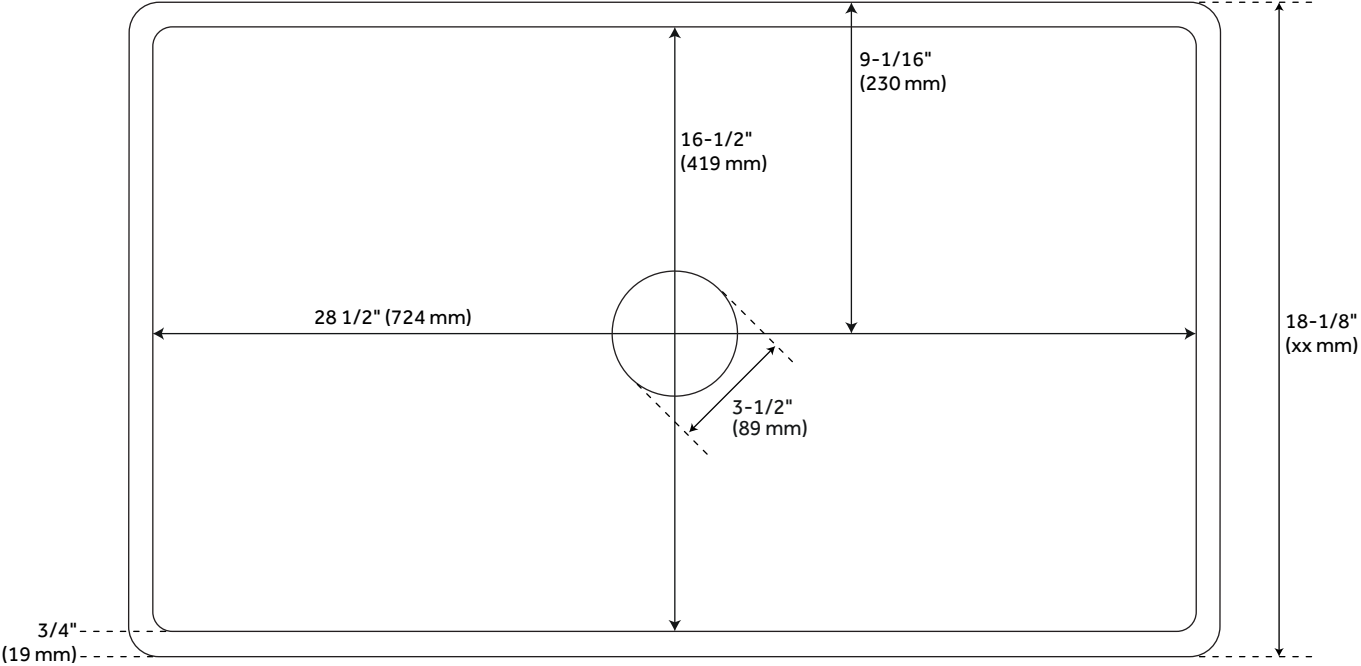

30" ROWENA FIRECLAY FARMHOUSE SINK - WHITE

SKU: 953910-30

Code: SHF3018

FEATURES

Product Finish: White
Length: 30-1/8"
Width: 18-1/8"
Height: 10-1/16"
Sink Shape: Rectangle
Number of Basins: 1
Sink Installation: Apron front
Product Color: White
Faucet Centers: No Faucet Hole
Overflow Hole: No
Basin Length: 28-1/2"
Basin Width: 16-1/2"
Basin Depth: 9-1/4"
Rim Thickness: 3/4"
Fits Drain Hole Size: 3-1/2"
Exterior Treatment: Smooth
Interior Treatment: Smooth
Drain Included: No
Faucet Included: No
Sink Material: Fireclay
Basin Configuration: Single Bowl
Apron Design: Smooth
Reversible Mounting: No

ASME A112.19.2/CSA B45.1

LISTED ID: SHF3018WH

REVISED 10/9/2023

30" ROWENA FIRECLAY FARMHOUSE SINK - WHITE

SKU: 953910-30

Code: SHF3018

ADDITIONAL FEATURES

- Made of solid, heavy-duty fireclay.
- Smooth, ripple-resistant surface.
- Sink is finished on all four sides.
- If purchasing drain separately, it must be able to accommodate a sink drain thickness of 1".
- All sink dimensions are ($\pm 1/2"$).

REVISED 10/9/2023

30" ROWENA FIRECLAY FARMHOUSE SINK - WHITE

All dimensions and specifications are nominal and may vary. Use actual products for accuracy in critical situations.