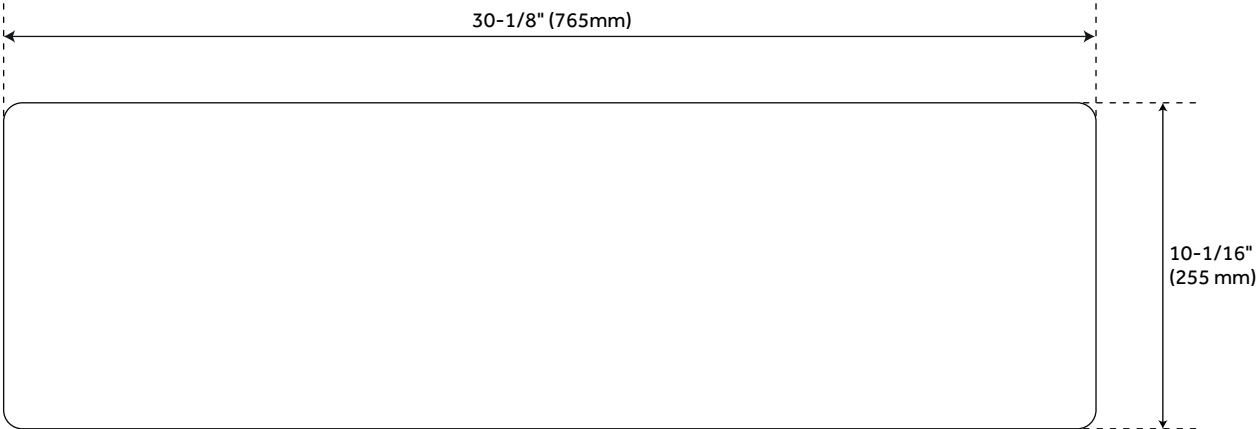

30" ROWENA FIRECLAY FARMHOUSE SINK - WHITE

SKU: 953910-30

Code: SHF3018

FEATURES

Product Finish: White
Length: 30-1/8"
Width: 18-1/8"
Height: 10-1/16"
Sink Shape: Rectangle
Number of Basins: 1
Sink Installation: Apron front
Product Color: White
Faucet Centers: No Faucet Hole
Overflow Hole: No
Basin Length: 28-1/2"
Basin Width: 16-1/2"
Basin Depth: 9-1/4"
Rim Thickness: 3/4"
Fits Drain Hole Size: 3-1/2"
Exterior Treatment: Smooth
Interior Treatment: Smooth
Drain Included: No
Faucet Included: No
Sink Material: Fireclay
Basin Configuration: Single Bowl
Apron Design: Smooth
Reversible Mounting: No

ASME A112.19.2/CSA B45.1

LISTED ID: SHF3018WH

REVISED 10/9/2023

30" ROWENA FIRECLAY FARMHOUSE SINK - WHITE

SKU: 953910-30

Code: SHF3018

ADDITIONAL FEATURES

- Made of solid, heavy-duty fireclay.
- Smooth, ripple-resistant surface.
- Sink is finished on all four sides.
- If purchasing drain separately, it must be able to accommodate a sink drain thickness of 1".
- All sink dimensions are ($\pm 1/2"$).

REVISED 10/9/2023

30" ROWENA FIRECLAY FARMHOUSE SINK - WHITE

All dimensions and specifications are nominal and may vary. Use actual products for accuracy in critical situations.