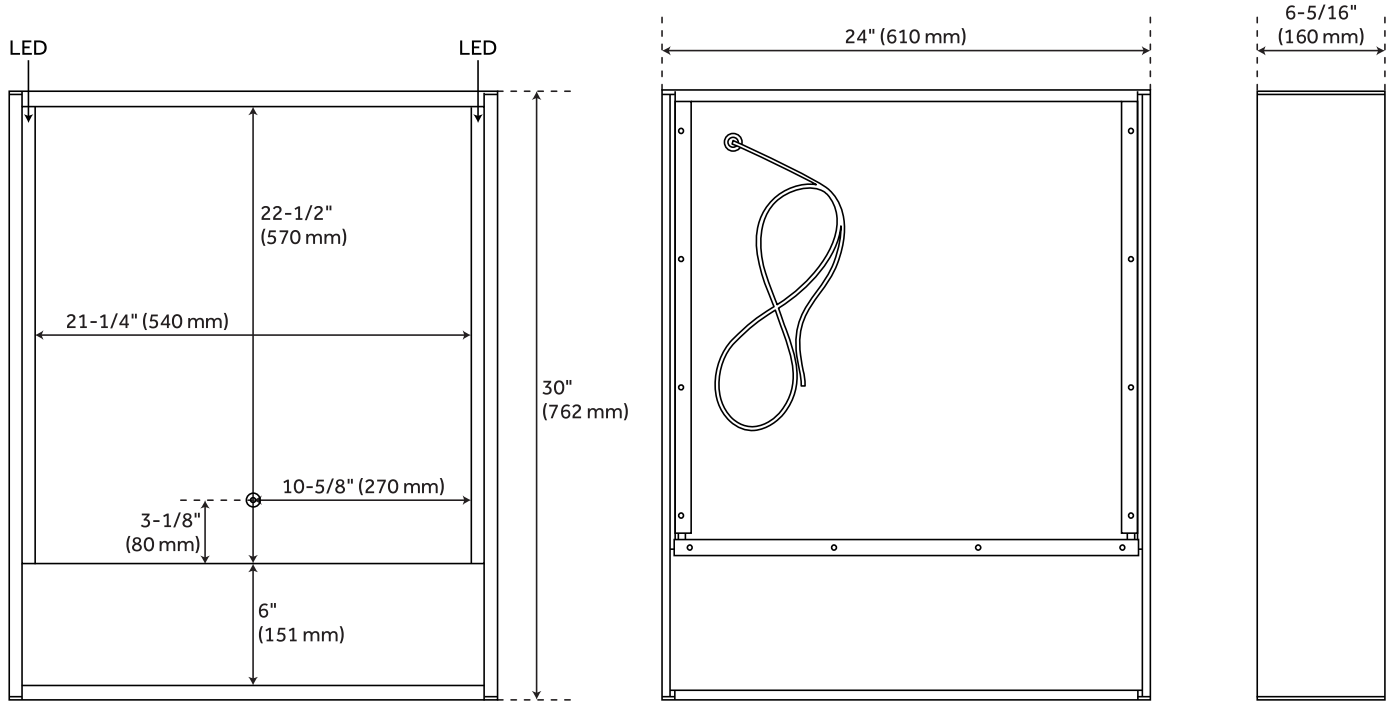

LARCHVIEW LIGHTED MEDICINE CABINET - MATTE BLACK POWDER COAT

All dimensions and specifications are nominal and may vary. Use actual products for accuracy in critical situations.