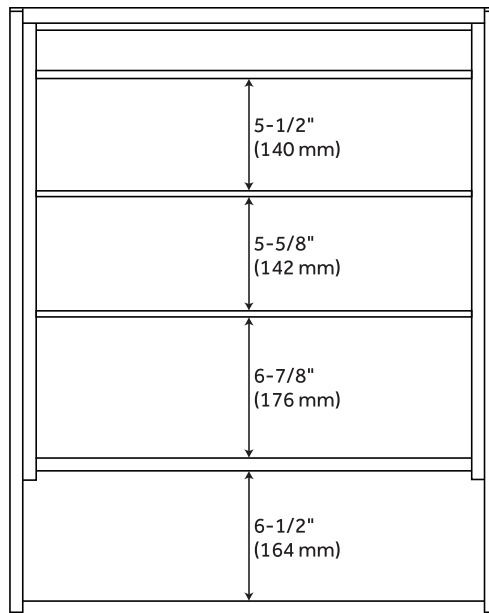

LARCHVIEW LIGHTED MEDICINE CABINET - MATTE BLACK POWDER COAT

All dimensions and specifications are nominal and may vary. Use actual products for accuracy in critical situations.