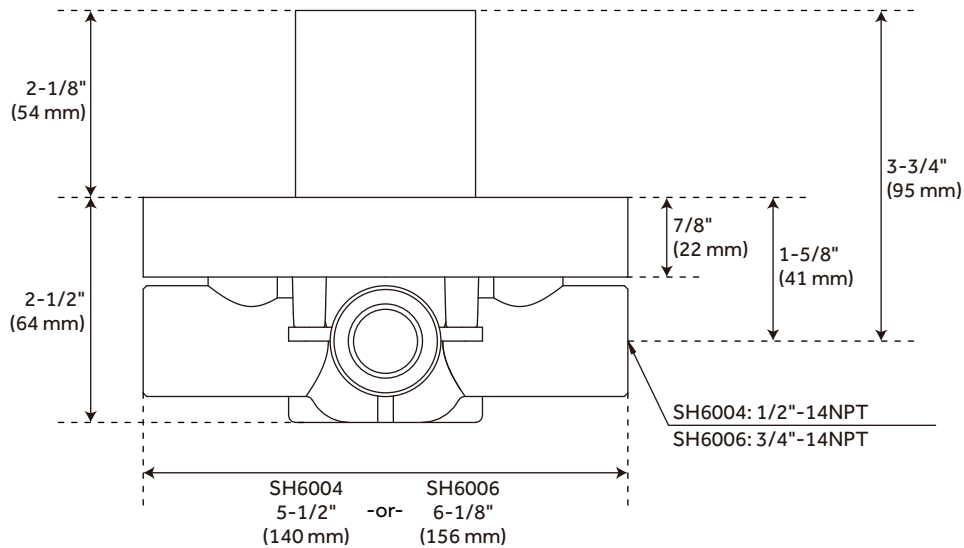

FEATURES

- Mounting Hardware Included: Yes
- Assembly Required: No
- Handle Type: Lever
- NPT Connection: 1/2"
- Shower Head Installation Type: Wall-Mount
- Number of Shower Heads: 1
- Shower Head Material: 304-Grade Stainless Steel
- Shower Head Spray: Rainfall
- Shower Head Length: 11-3/4"
- Shower Head Width: 11-3/4"
- Shower Arm Included: Yes
- Shower Arm Extension: 12"
- Shower Arm Height: 2-3/8"
- Shower Head IPS: 1/2"
- Shower Head Swivel: Yes
- Valve Trim Width: 6-11/16"
- Valve Trim Height: 6-11/16"
- Slide Bar Length: 30"
- Hand Shower Length: 8-7/16"
- Hand Shower Hose Length: 60"
- Hand Shower Material: Brass
- Hand Shower Flow Rate: 1.8 gpm (6.8 L/min) @ 80 psi
- Diverter Included: Yes
- Shower Head Flow Rate: 1.8 gpm (6.8 L/min) @ 80 psi

SKU: 948557

SHHB9007, SHHB9007Z

All dimensions and specifications are nominal and may vary. Use actual products for accuracy in critical situations.

OPTIONAL VOLUME CONTROL ROUGH-IN VALVE WITH 1/2" -OR- 3/4" CONNECTION

SKU: 948557
SH6020, SH6040

All dimensions and specifications are nominal and may vary. Use actual products for accuracy in critical situations.

HIBISCUS THERMOSTATIC SHOWER VALVE

SKU: 948558

SHHB9009, SHHB9009Z

All dimensions and specifications are nominal and may vary. Use actual products for accuracy in critical situations.

HIBISCUS OPTIONAL THERMOSTATIC VALVE WITH 1/2" -OR- 3/4" CONNECTION

SKU: 948558

SH6004, SH6006