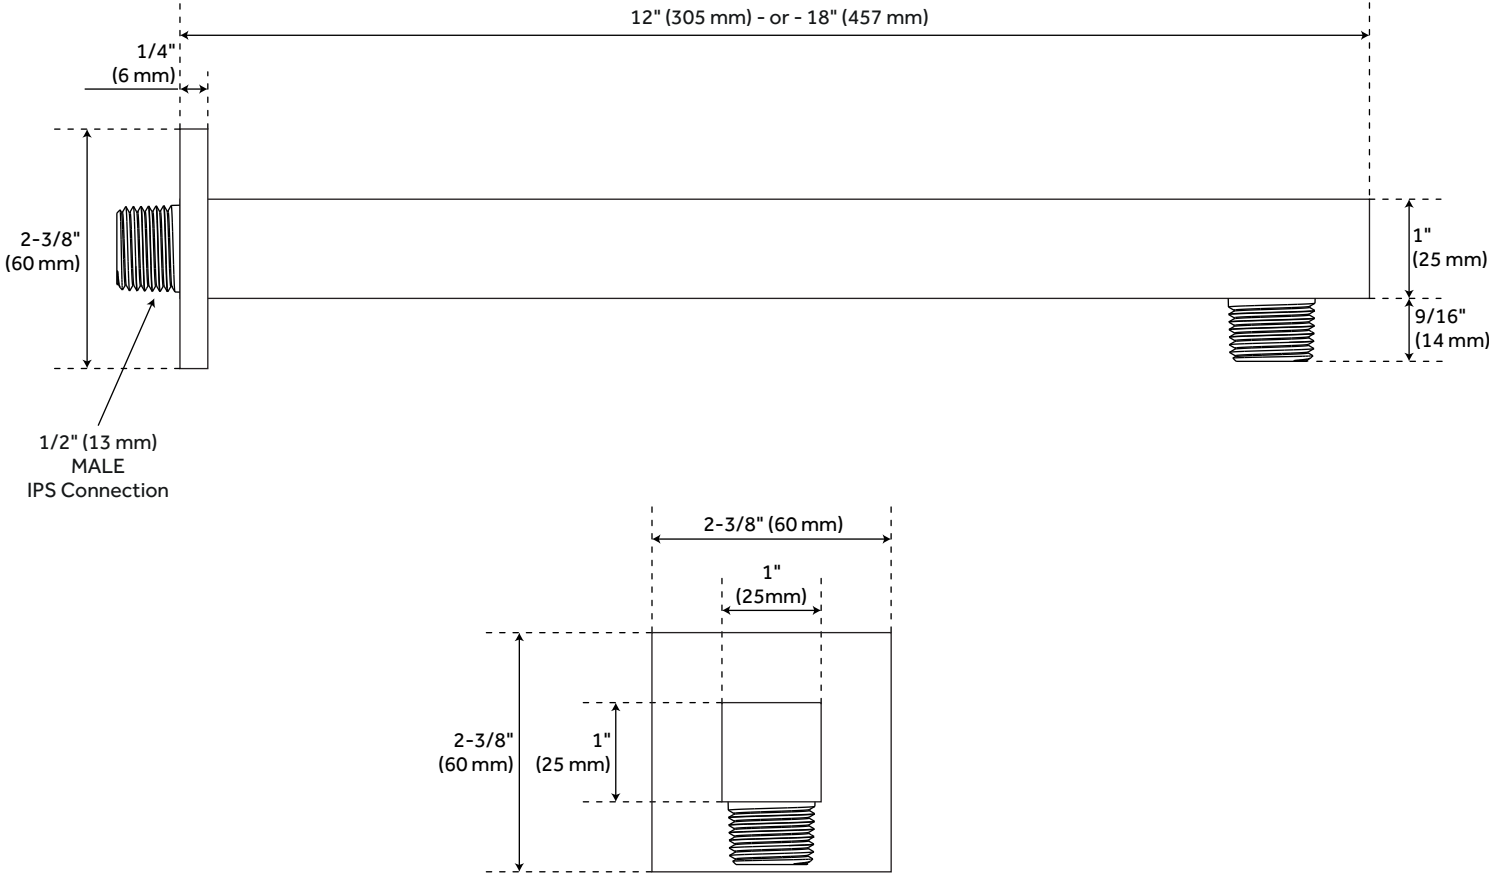

MODERN SQUARE WALL-MOUNT SHOWER ARM WITH FLANGE

SKU: 948956

SHRSA120S, SHRSA120SZ, SHRSA180S, SHRSA180Z

All dimensions and specifications are nominal and may vary. Use actual products for accuracy in critical situations.