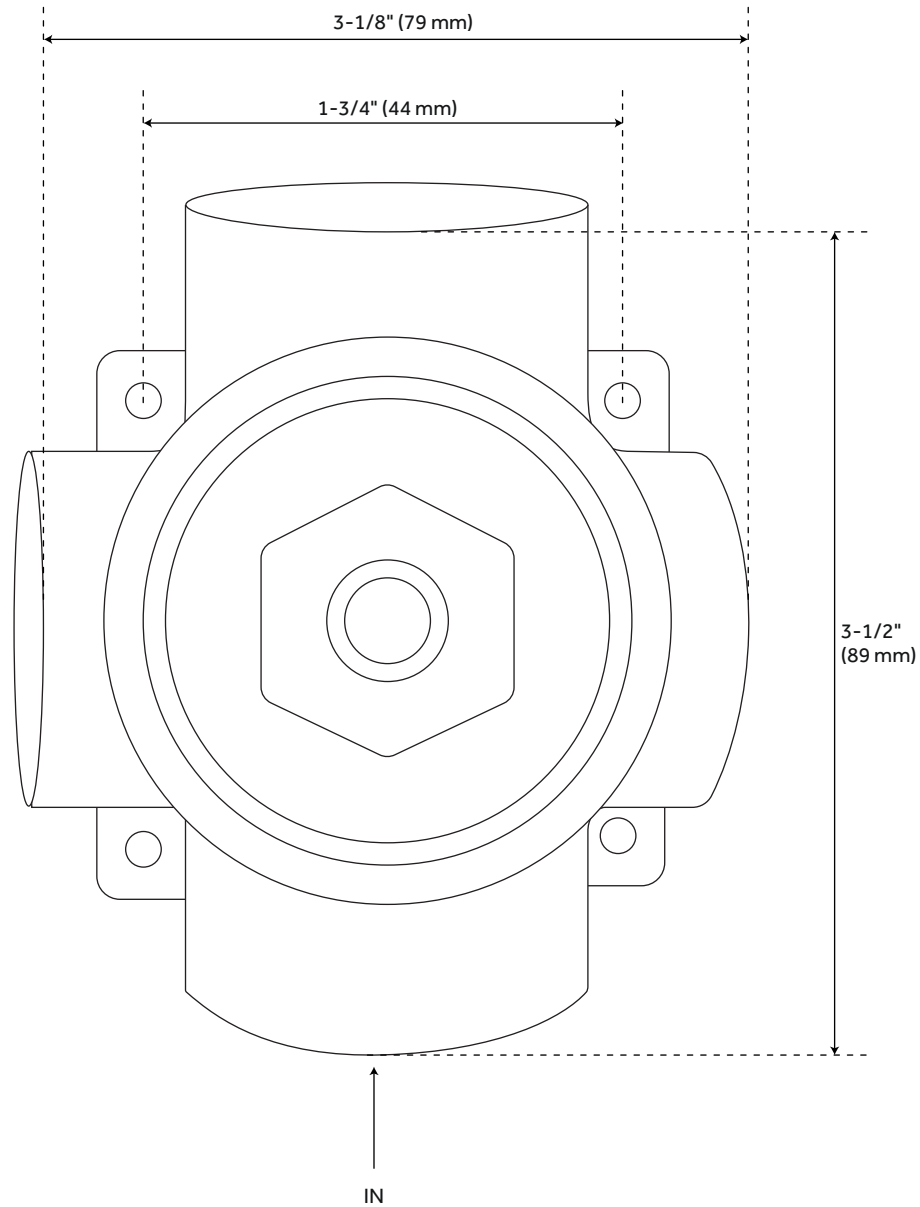

FEATURES

- Mounting Hardware Included: Yes
- Assembly Required: No
- Handle Type: Lever
- NPT Connection: 1/2"
- Shower Head Installation Type: Wall-Mount
- Number of Shower Heads: 1
- Shower Head Material: 304-Grade Stainless Steel
- Shower Head Spray: Rainfall
- Shower Head Length: 11-3/4"
- Shower Head Width: 11-3/4"
- Shower Arm Included: Yes
- Shower Arm Extension: 12"
- Shower Arm Height: 2-3/8"
- Shower Head IPS: 1/2"
- Shower Head Swivel: Yes
- Valve Trim Width: 6-11/16"
- Valve Trim Height: 6-11/16"
- Slide Bar Length: 30"
- Hand Shower Length: 8-7/16"
- Hand Shower Hose Length: 60"
- Hand Shower Material: Brass
- Hand Shower Flow Rate: 1.8 gpm (6.8 L/min) @ 80 psi
- Diverter Included: Yes
- Shower Head Flow Rate: 1.8 gpm (6.8 L/min) @ 80 psi

All dimensions and specifications are nominal and may vary. Use actual products for accuracy in critical situations.

HIBISCUS OPTIONAL THERMOSTATIC VALVE WITH 1/2" -OR- 3/4" CONNECTION

SKU: 948558

SH6004, SH6006

All dimensions and specifications are nominal and may vary. Use actual products for accuracy in critical situations.

HIBISCUS IN-WALL SHOWER DIVERTER

SKU: 948902

SHHB9005, SHHB9005Z

All dimensions and specifications are nominal and may vary. Use actual products for accuracy in critical situations.

HIBISCUS OPTIONAL 3-WAY IN-WALL DIVERTER ROUGH-IN VALVE - 3/4"

SKU: 948902

SH6103

All dimensions and specifications are nominal and may vary. Use actual products for accuracy in critical situations.

CONTEMPORARY SQUARE WATER SUPPLY ELBOW FOR HAND SHOWER