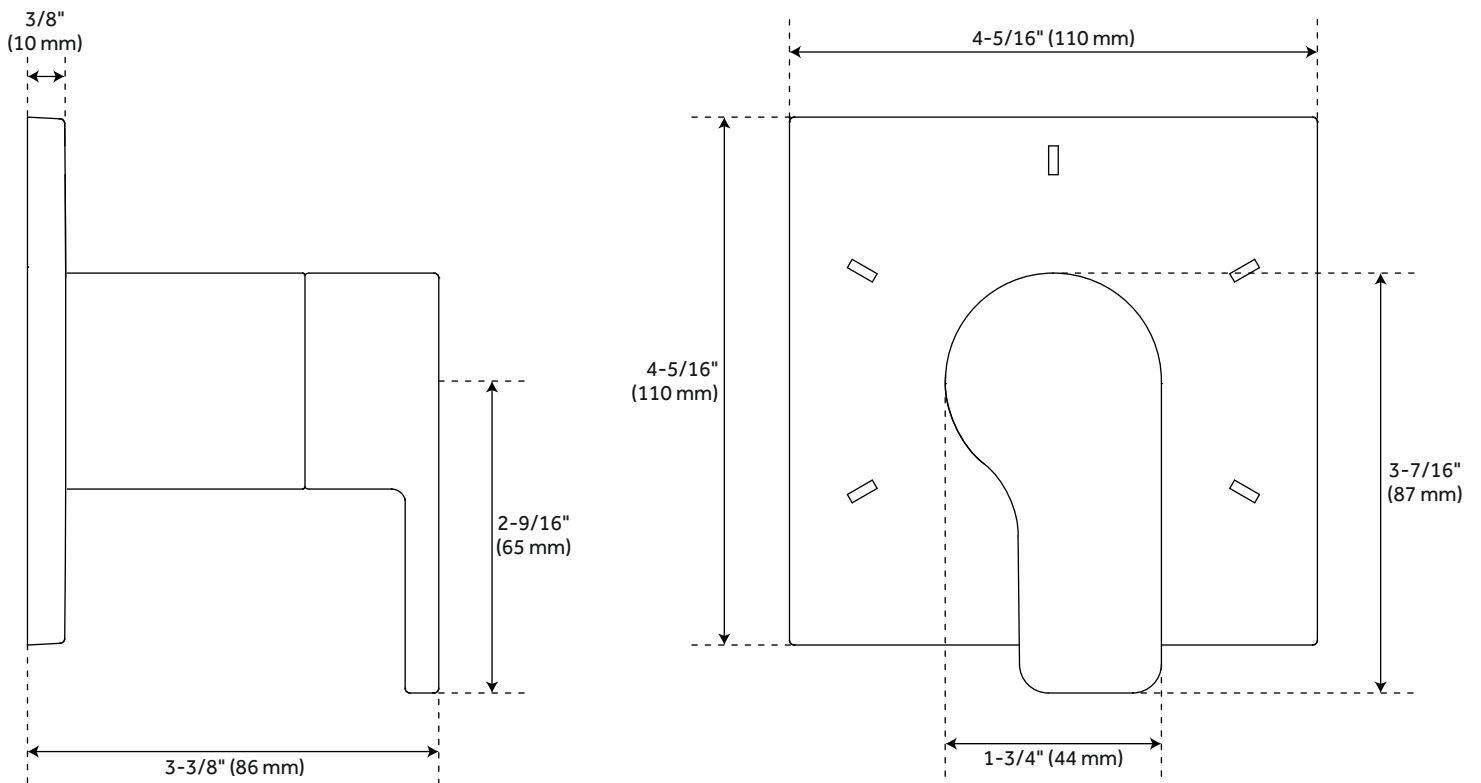

FEATURES

- Mounting Hardware Included: Yes
- Assembly Required: No
- Handle Type: Lever
- NPT Connection: 1/2"
- Shower Head Installation Type: Wall-Mount
- Number of Shower Heads: 1
- Shower Head Material: 304-Grade Stainless Steel
- Shower Head Spray: Rainfall
- Shower Head Length: 11-3/4"
- Shower Head Width: 11-3/4"
- Shower Arm Included: Yes
- Shower Arm Extension: 12"
- Shower Arm Height: 2-3/8"
- Shower Head IPS: 1/2"
- Shower Head Swivel: Yes
- Valve Trim Width: 6-11/16"
- Valve Trim Height: 6-11/16"
- Slide Bar Length: 30"
- Hand Shower Length: 8-7/16"
- Hand Shower Hose Length: 60"
- Hand Shower Material: Brass
- Hand Shower Flow Rate: 1.8 gpm (6.8 L/min) @ 80 psi
- Diverter Included: Yes
- Shower Head Flow Rate: 1.8 gpm (6.8 L/min) @ 80 psi

All dimensions and specifications are nominal and may vary. Use actual products for accuracy in critical situations.

HIBISCUS OPTIONAL THERMOSTATIC VALVE WITH 1/2" -OR- 3/4" CONNECTION

SKU: 948558

SH6004, SH6006

All dimensions and specifications are nominal and may vary. Use actual products for accuracy in critical situations.

HIBISCUS IN-WALL SHOWER DIVERTER

SKU: 948902

SHHB9005, SHHB9005Z

All dimensions and specifications are nominal and may vary. Use actual products for accuracy in critical situations.