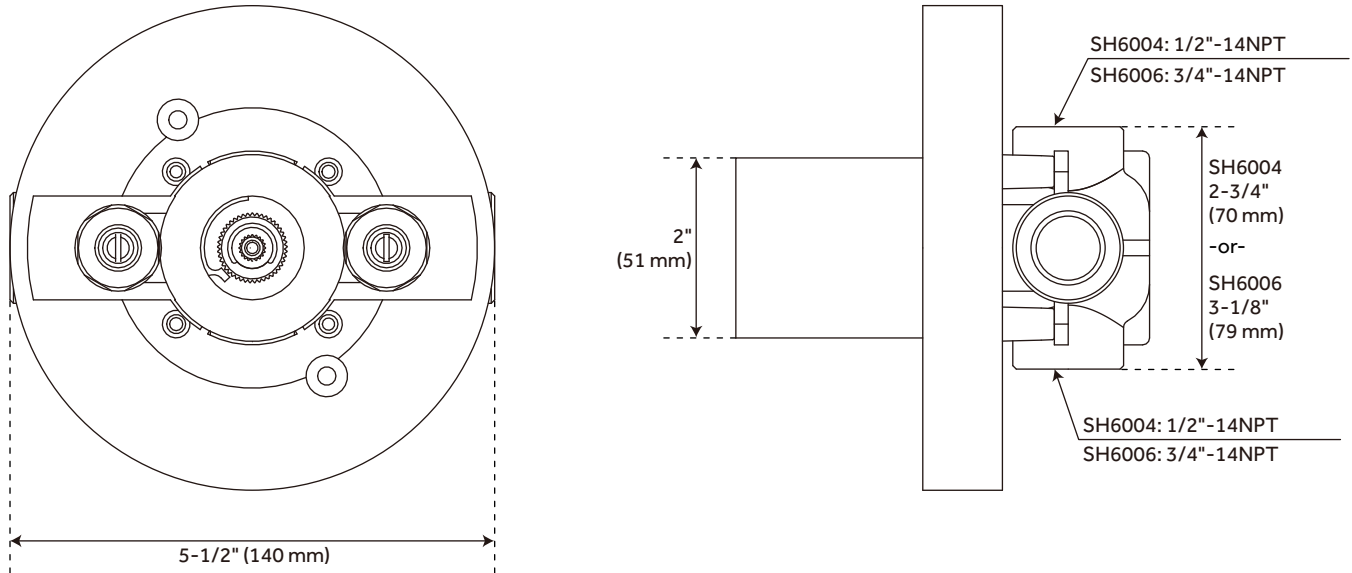

FEATURES

- Mounting Hardware Included: Yes
- Assembly Required: No
- Handle Type: Lever
- NPT Connection: 1/2"
- Shower Head Installation Type: Wall-Mount
- Number of Shower Heads: 1
- Shower Head Material: 304-Grade Stainless Steel
- Shower Head Spray: Rainfall
- Shower Head Length: 11-3/4"
- Shower Head Width: 11-3/4"
- Shower Arm Included: Yes
- Shower Arm Extension: 12"
- Shower Arm Height: 2-3/8"
- Shower Head IPS: 1/2"
- Shower Head Swivel: Yes
- Valve Trim Width: 6-11/16"
- Valve Trim Height: 6-11/16"
- Slide Bar Length: 30"
- Hand Shower Length: 8-7/16"
- Hand Shower Hose Length: 60"
- Hand Shower Material: Brass
- Hand Shower Flow Rate: 1.8 gpm (6.8 L/min) @ 80 psi
- Diverter Included: Yes
- Shower Head Flow Rate: 1.8 gpm (6.8 L/min) @ 80 psi

SKU: 948557

SHHB9007, SHHB9007Z

All dimensions and specifications are nominal and may vary. Use actual products for accuracy in critical situations.

OPTIONAL VOLUME CONTROL ROUGH-IN VALVE WITH 1/2" -OR- 3/4" CONNECTION

SKU: 948557
SH6020, SH6040

All dimensions and specifications are nominal and may vary. Use actual products for accuracy in critical situations.

HIBISCUS THERMOSTATIC SHOWER VALVE

SKU: 948558

SHHB9009, SHHB9009Z

All dimensions and specifications are nominal and may vary. Use actual products for accuracy in critical situations.

HIBISCUS OPTIONAL THERMOSTATIC VALVE WITH 1/2" -OR- 3/4" CONNECTION

SKU: 948558

SH6004, SH6006