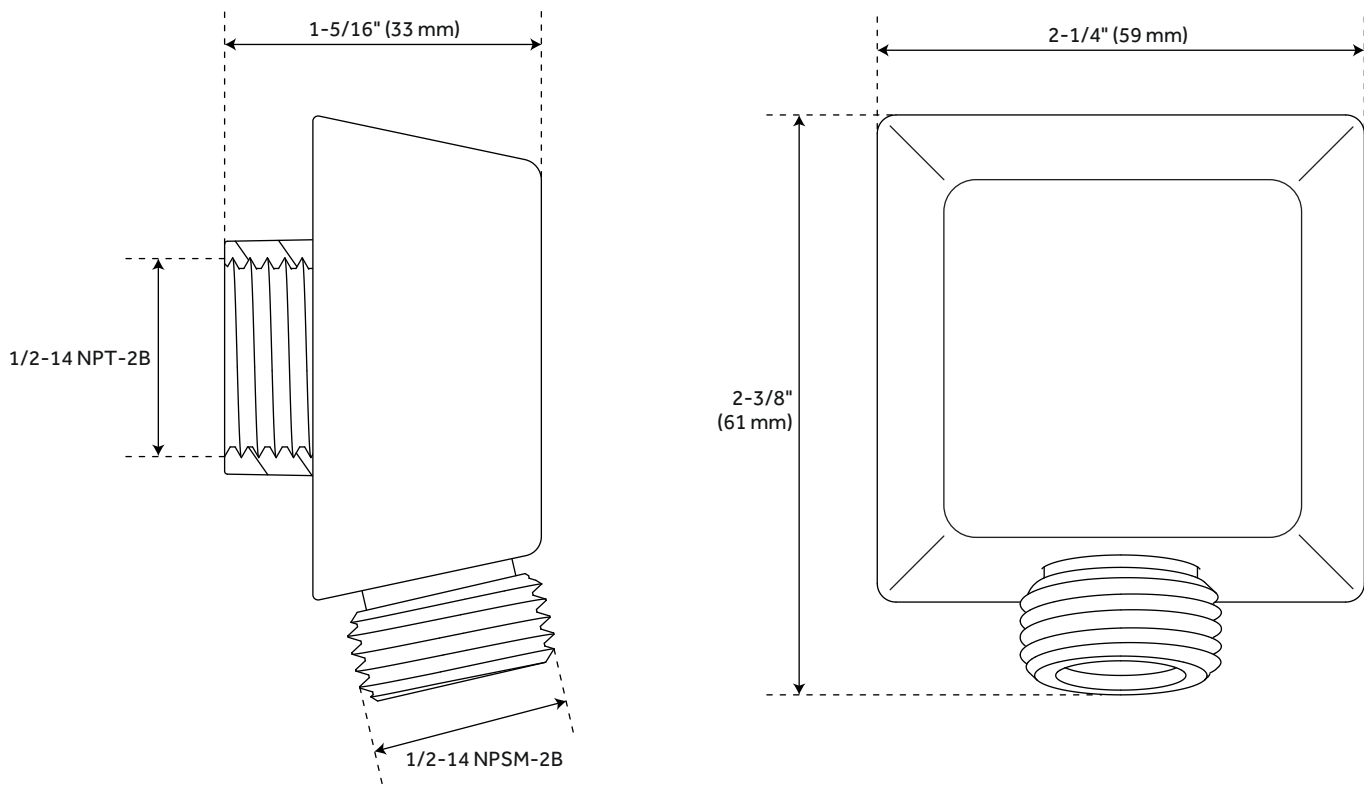

FEATURES

- Mounting Hardware Included: Yes
- Assembly Required: No
- Handle Type: Lever
- NPT Connection: 1/2"
- Shower Head Installation Type: Wall-Mount
- Number of Shower Heads: 1
- Shower Head Material: 304-Grade Stainless Steel
- Shower Head Spray: Rainfall
- Shower Head Length: 11-3/4"
- Shower Head Width: 11-3/4"
- Shower Arm Included: Yes
- Shower Arm Extension: 12"
- Shower Arm Height: 2-3/8"
- Shower Head IPS: 1/2"
- Shower Head Swivel: Yes
- Valve Trim Width: 6-11/16"
- Valve Trim Height: 6-11/16"
- Slide Bar Length: 30"
- Hand Shower Length: 8-7/16"
- Hand Shower Hose Length: 60"
- Hand Shower Material: Brass
- Hand Shower Flow Rate: 1.8 gpm (6.8 L/min) @ 80 psi
- Diverter Included: Yes
- Shower Head Flow Rate: 1.8 gpm (6.8 L/min) @ 80 psi

All dimensions and specifications are nominal and may vary. Use actual products for accuracy in critical situations.

HIBISCUS IN-WALL SHOWER DIVERTER

SKU: 948902

SHHB9005, SHHB9005Z

All dimensions and specifications are nominal and may vary. Use actual products for accuracy in critical situations.

HIBISCUS OPTIONAL 3-WAY IN-WALL DIVERTER ROUGH-IN VALVE - 3/4"

SKU: 948902

SH6103

All dimensions and specifications are nominal and may vary. Use actual products for accuracy in critical situations.

CONTEMPORARY SQUARE WATER SUPPLY ELBOW FOR HAND SHOWER

SKU: 948933

SHWE2020

All dimensions and specifications are nominal and may vary. Use actual products for accuracy in critical situations.

60" STRETCHABLE METAL HAND SHOWER HOSE

SKU: 948938

SHH1010

All dimensions and specifications are nominal and may vary. Use actual products for accuracy in critical situations.