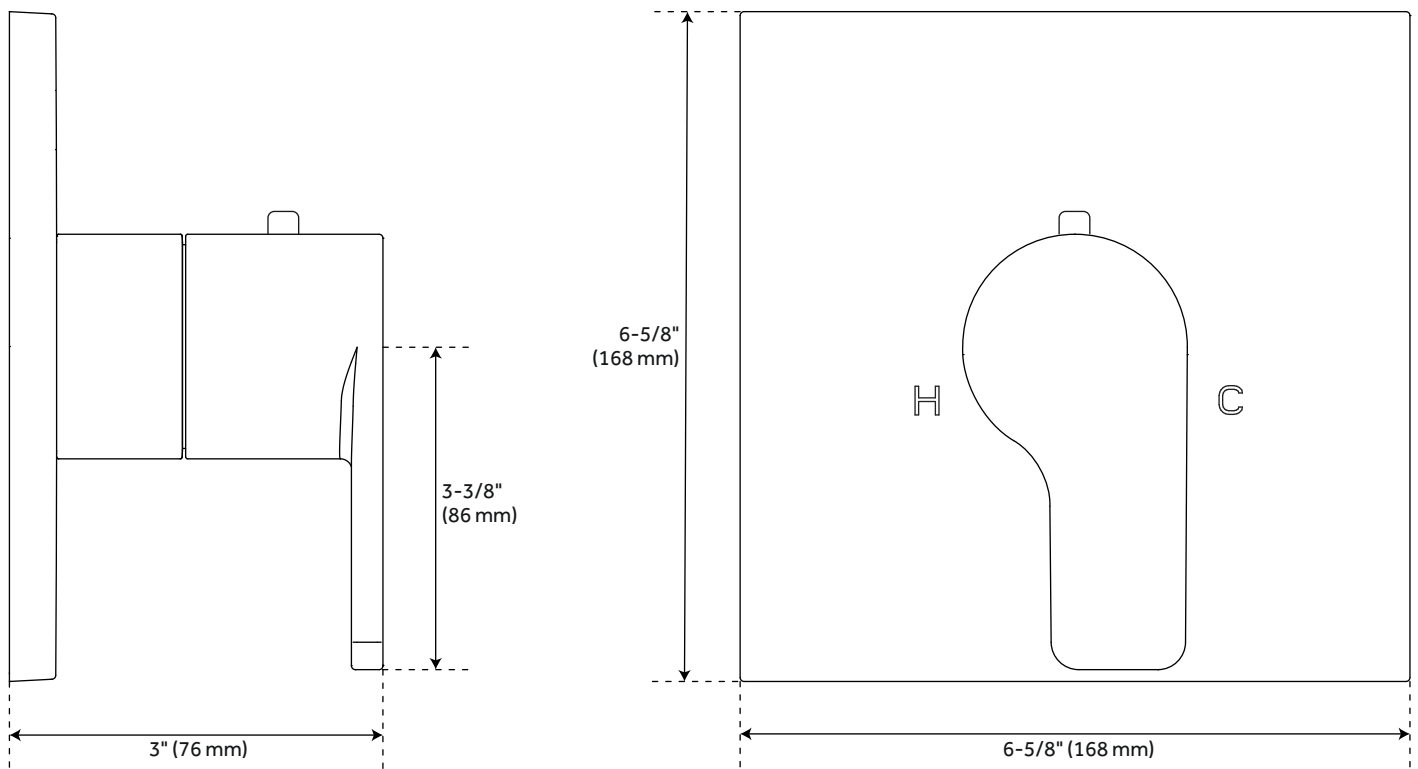

FEATURES

- Mounting Hardware Included: Yes
- Assembly Required: No
- Handle Type: Lever
- NPT Connection: 1/2"
- Shower Head Installation Type: Wall-Mount
- Number of Shower Heads: 1
- Shower Head Material: 304-Grade Stainless Steel
- Shower Head Spray: Rainfall
- Shower Head Length: 11-3/4"
- Shower Head Width: 11-3/4"
- Shower Arm Included: Yes
- Shower Arm Extension: 12"
- Shower Arm Height: 2-3/8"
- Shower Head IPS: 1/2"
- Shower Head Swivel: Yes
- Valve Trim Width: 6-11/16"
- Valve Trim Height: 6-11/16"
- Slide Bar Length: 30"
- Hand Shower Length: 8-7/16"
- Hand Shower Hose Length: 60"
- Hand Shower Material: Brass
- Hand Shower Flow Rate: 1.8 gpm (6.8 L/min) @ 80 psi
- Diverter Included: Yes
- Shower Head Flow Rate: 1.8 gpm (6.8 L/min) @ 80 psi

SKU: 948557

SHHB9007, SHHB9007Z

All dimensions and specifications are nominal and may vary. Use actual products for accuracy in critical situations.

OPTIONAL VOLUME CONTROL ROUGH-IN VALVE WITH 1/2" -OR- 3/4" CONNECTION

SKU: 948557
SH6020, SH6040

All dimensions and specifications are nominal and may vary. Use actual products for accuracy in critical situations.

HIBISCUS THERMOSTATIC SHOWER VALVE

SKU: 948558

SHHB9009, SHHB9009Z

All dimensions and specifications are nominal and may vary. Use actual products for accuracy in critical situations.

HIBISCUS OPTIONAL THERMOSTATIC VALVE WITH 1/2" -OR- 3/4" CONNECTION

SKU: 948558

SH6004, SH6006