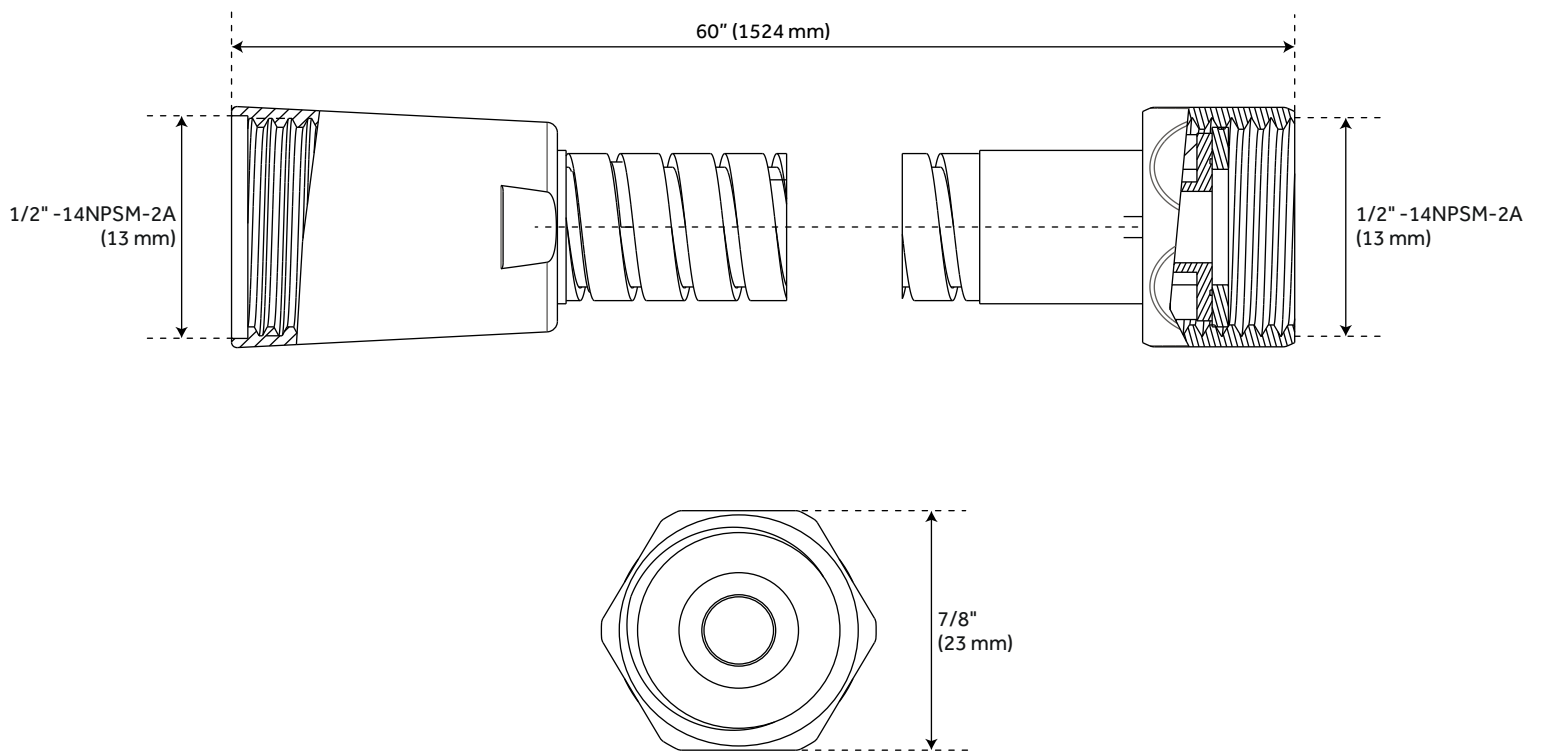

FEATURES

- Mounting Hardware Included: Yes
- Assembly Required: No
- Handle Type: Lever
- NPT Connection: 1/2"
- Shower Head Installation Type: Wall-Mount
- Number of Shower Heads: 1
- Shower Head Material: 304-Grade Stainless Steel
- Shower Head Spray: Rainfall
- Shower Head Length: 11-3/4"
- Shower Head Width: 11-3/4"
- Shower Arm Included: Yes
- Shower Arm Extension: 12"
- Shower Arm Height: 2-3/8"
- Shower Head IPS: 1/2"
- Shower Head Swivel: Yes
- Valve Trim Width: 6-11/16"
- Valve Trim Height: 6-11/16"
- Slide Bar Length: 30"
- Hand Shower Length: 8-7/16"
- Hand Shower Hose Length: 60"
- Hand Shower Material: Brass
- Hand Shower Flow Rate: 1.8 gpm (6.8 L/min) @ 80 psi
- Diverter Included: Yes
- Shower Head Flow Rate: 1.8 gpm (6.8 L/min) @ 80 psi

SKU: 948933

SHWE2020

All dimensions and specifications are nominal and may vary. Use actual products for accuracy in critical situations.

60" STRETCHABLE METAL HAND SHOWER HOSE

SKU: 948938

SHH1010

All dimensions and specifications are nominal and may vary. Use actual products for accuracy in critical situations.