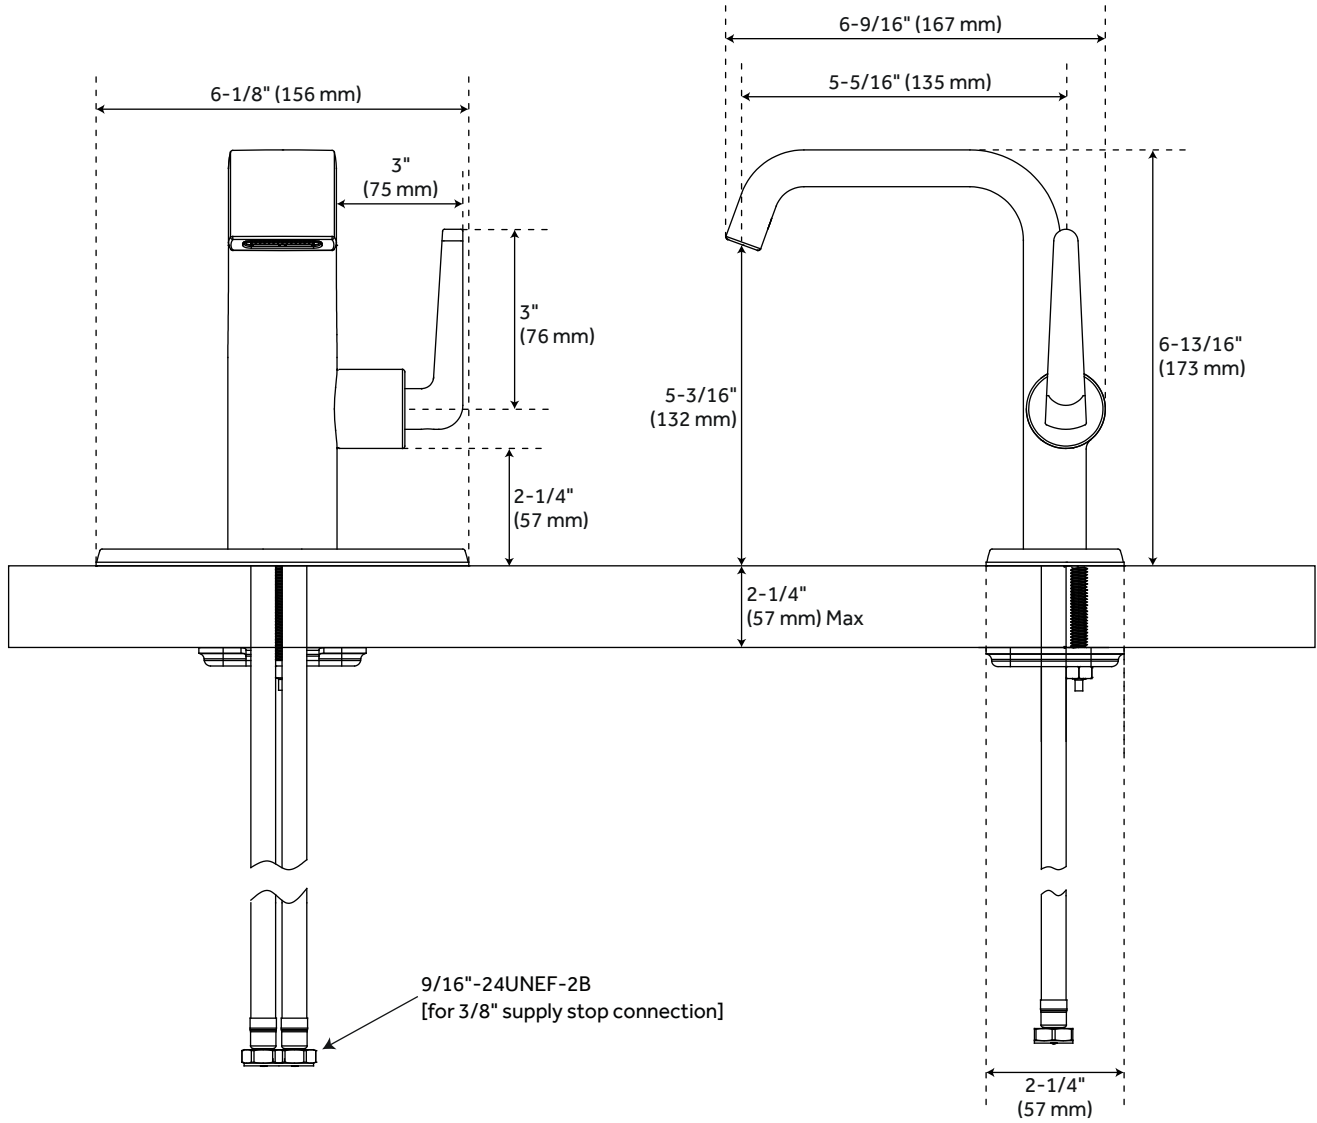

## FEATURES

Installation Type: Single-Hole  
Design: Modern  
Material: Metal  
Length: 4-3/16"  
Width: 6-9/16"  
Height: 6-13/16"  
Assembly Required: Yes  
Faucet Centers: Single-Hole  
Fits Drain Hole Size: 1-1/2"  
Drain Included: Yes  
Handle Type: Lever  
Handle Length: 3"  
IPS: 9/16"  
Flow Rate: 1.2 gpm (4.5 L/min) @ 60 psi  
Max. Countertop Thickness: 2-1/4"  
Height To Spout: 5-3/16"  
Spout Reach: 5-5/16"  
Swivel Spout: No  
Ceramic Disc Cartridges: Yes  
Hot and Cold Indicators: No  
Handle Material: Metal

# DREA SINGLE-HOLE BATHROOM FAUCET

---

SKU: 953914

Code: SHWSCDR107, SHDP200

## ADDITIONAL FEATURES

- Metal construction for ultimate strength and durability.
- Optional deck plate can convert faucet from a single-hole installation to a 4" centerset spread available. (SHDP200)

REVISED 3/18/2024

# DREA SINGLE-HOLE BATHROOM FAUCET WITH DECKPLATE

All dimensions and specifications are nominal and may vary. Use actual products for accuracy in critical situations.