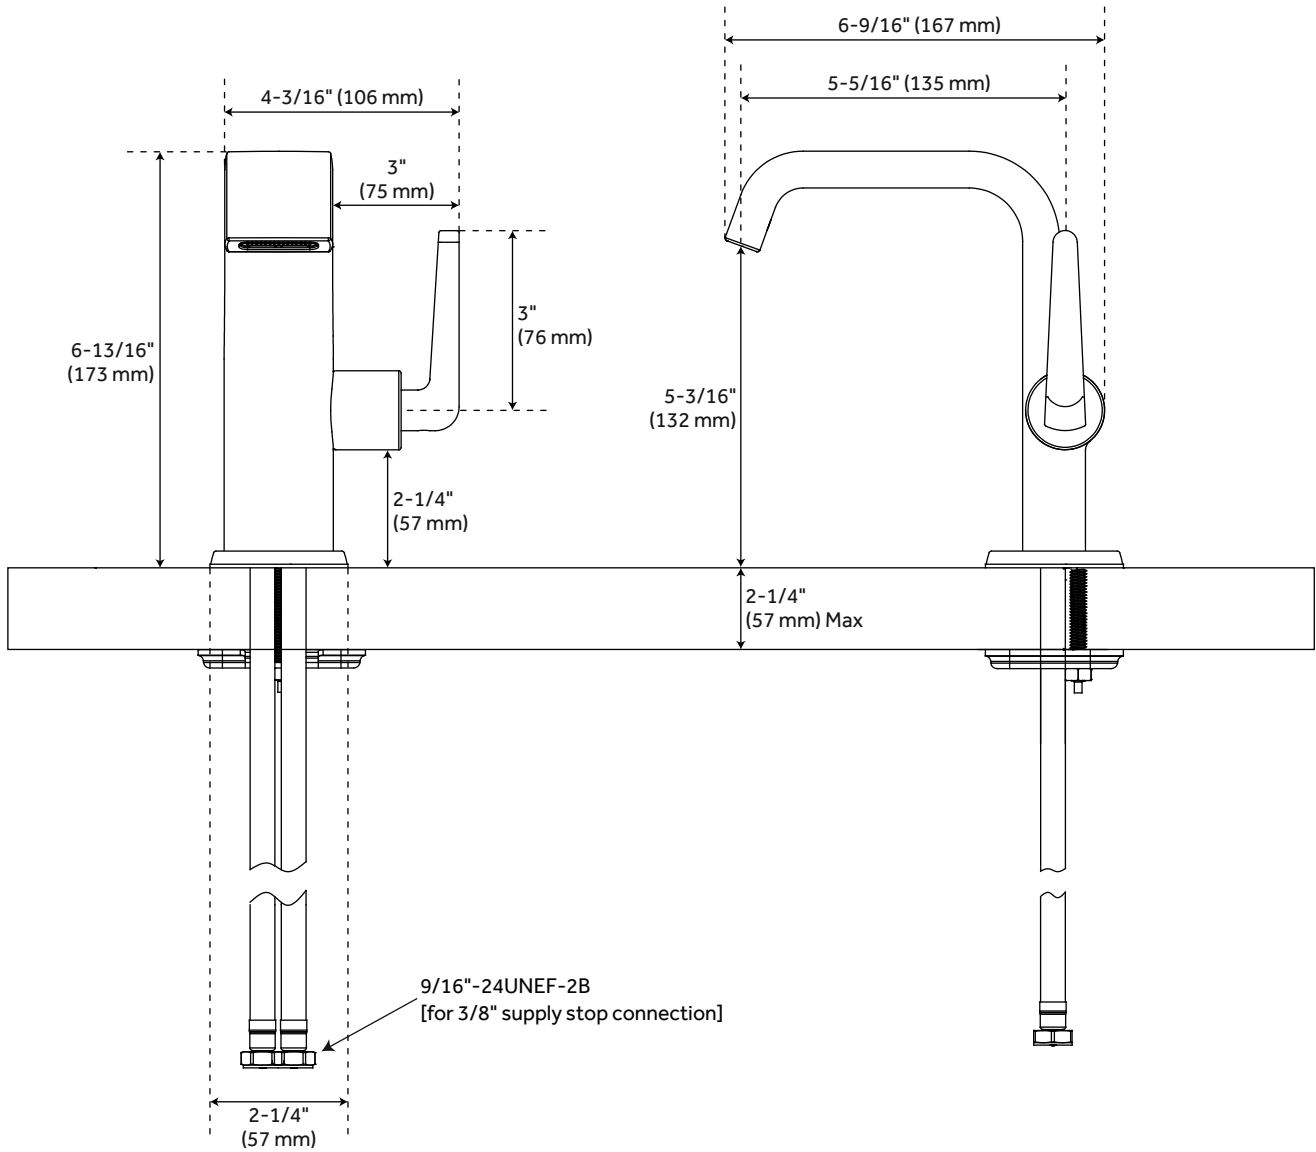

## FEATURES

Installation Type: Single-Hole  
Design: Modern  
Material: Metal  
Length: 4-3/16"  
Width: 6-9/16"  
Height: 6-13/16"  
Assembly Required: Yes  
Faucet Centers: Single-Hole  
Fits Drain Hole Size: 1-1/2"  
Drain Included: Yes  
Handle Type: Lever  
Handle Length: 3"  
IPS: 9/16"  
Flow Rate: 1.2 gpm (4.5 L/min) @ 60 psi  
Max. Countertop Thickness: 2-1/4"  
Height To Spout: 5-3/16"  
Spout Reach: 5-5/16"  
Swivel Spout: No  
Ceramic Disc Cartridges: Yes  
Hot and Cold Indicators: No  
Handle Material: Metal

## ADDITIONAL FEATURES

- Metal construction for ultimate strength and durability.
- Optional deck plate can convert faucet from a single-hole installation to a 4" centerset spread available. (SHDP200)

REVISED 3/18/2024

# DREA SINGLE-HOLE BATHROOM FAUCET WITH DECKPLATE

All dimensions and specifications are nominal and may vary. Use actual products for accuracy in critical situations.

# DREA SINGLE-HOLE BATHROOM FAUCET

All dimensions and specifications are nominal and may vary. Use actual products for accuracy in critical situations.