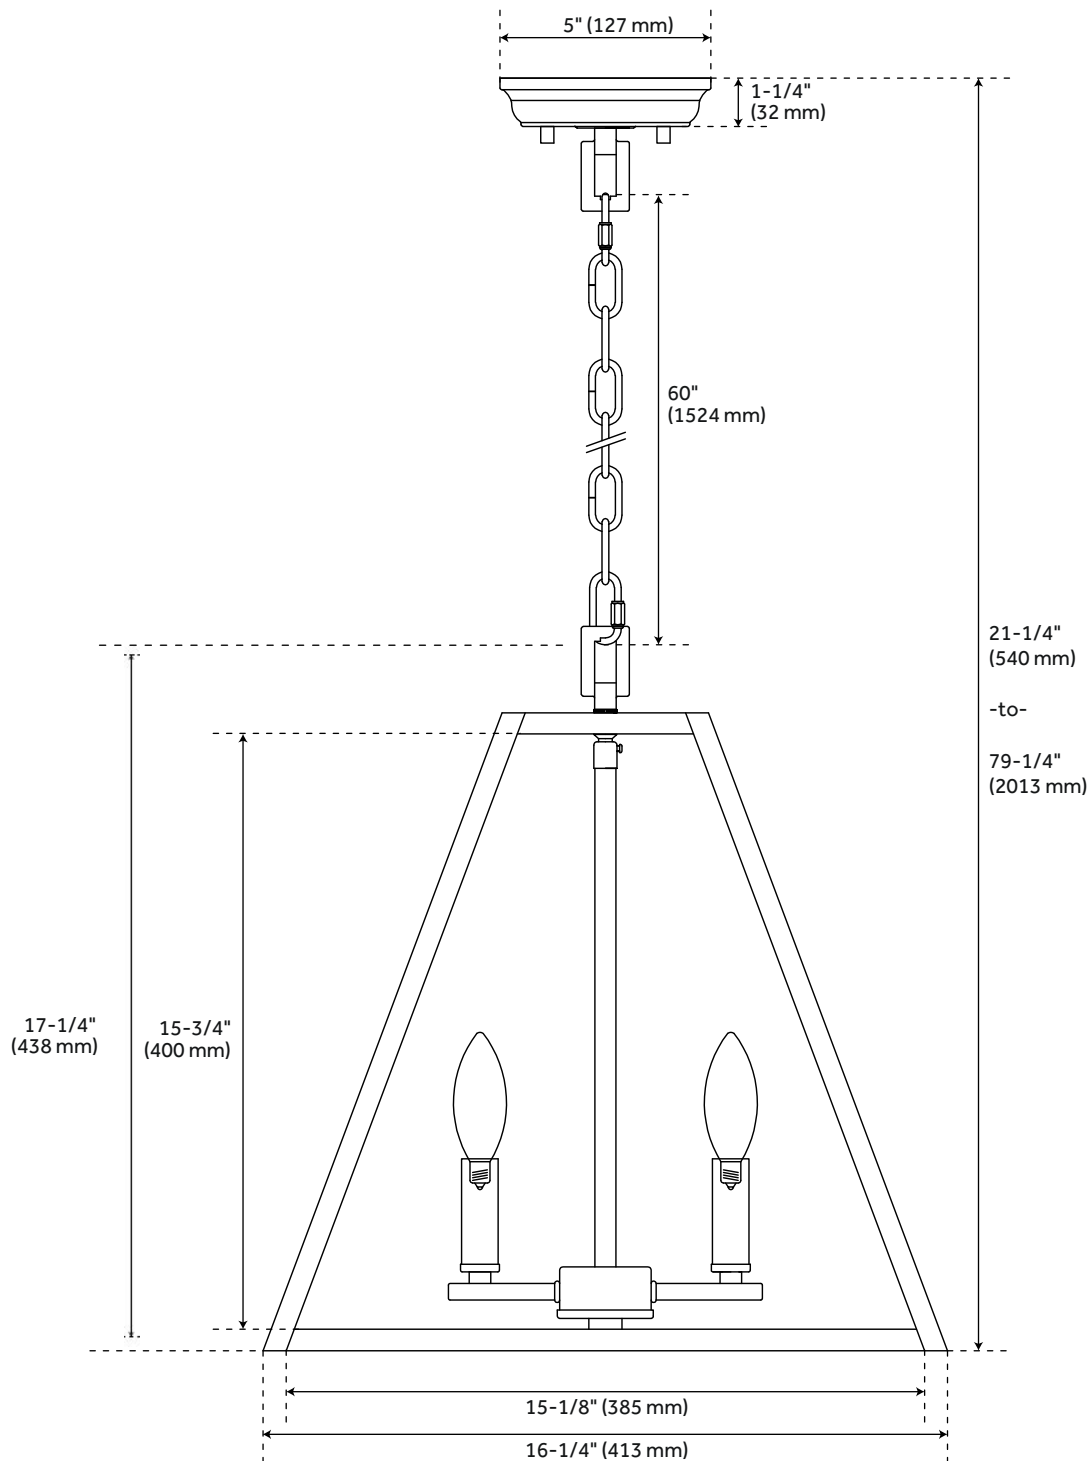

MARYLEW 3-LIGHT OUTDOOR HANGING PENDANT

SKU: 953855

Code: SHEL6805

FEATURES

Installation Type: Ceiling Mount
Design: Transitional
Material: Aluminum, Glass
Width: 16-1/4"
Height: 17-1/4"
Mounting Hardware Included: Yes
Shade Material: Clear Glass
Number of Bulbs: 3
Location Type: Suitable for Damp Locations
Bulbs Included: No
Bulb Type: Candelabra E12
Wattage per Bulb: 60
Canopy/Backplate Depth: 1-1/4"
Canopy/Backplate Width: 5"
Wire Length: 180
Sloped Ceiling Compatible: Yes

CODES/STANDARDS

UL 1598 / CSA C22.2 No 250.0

REVISED 7/12/2023

MARYLEW 3-LIGHT OUTDOOR HANGING PENDANT

SKU: 953855

Code: SHEL6805

ADDITIONAL FEATURES

- Hardwired.
- Chain Length: 60".

REVISED 7/12/2023

MARYLEW 3-LIGHT OUTDOOR HANGING PENDANT

SKU: 953855
Code: SHEL6805

All dimensions and specifications are nominal and may vary. Use actual products for accuracy in critical situations.