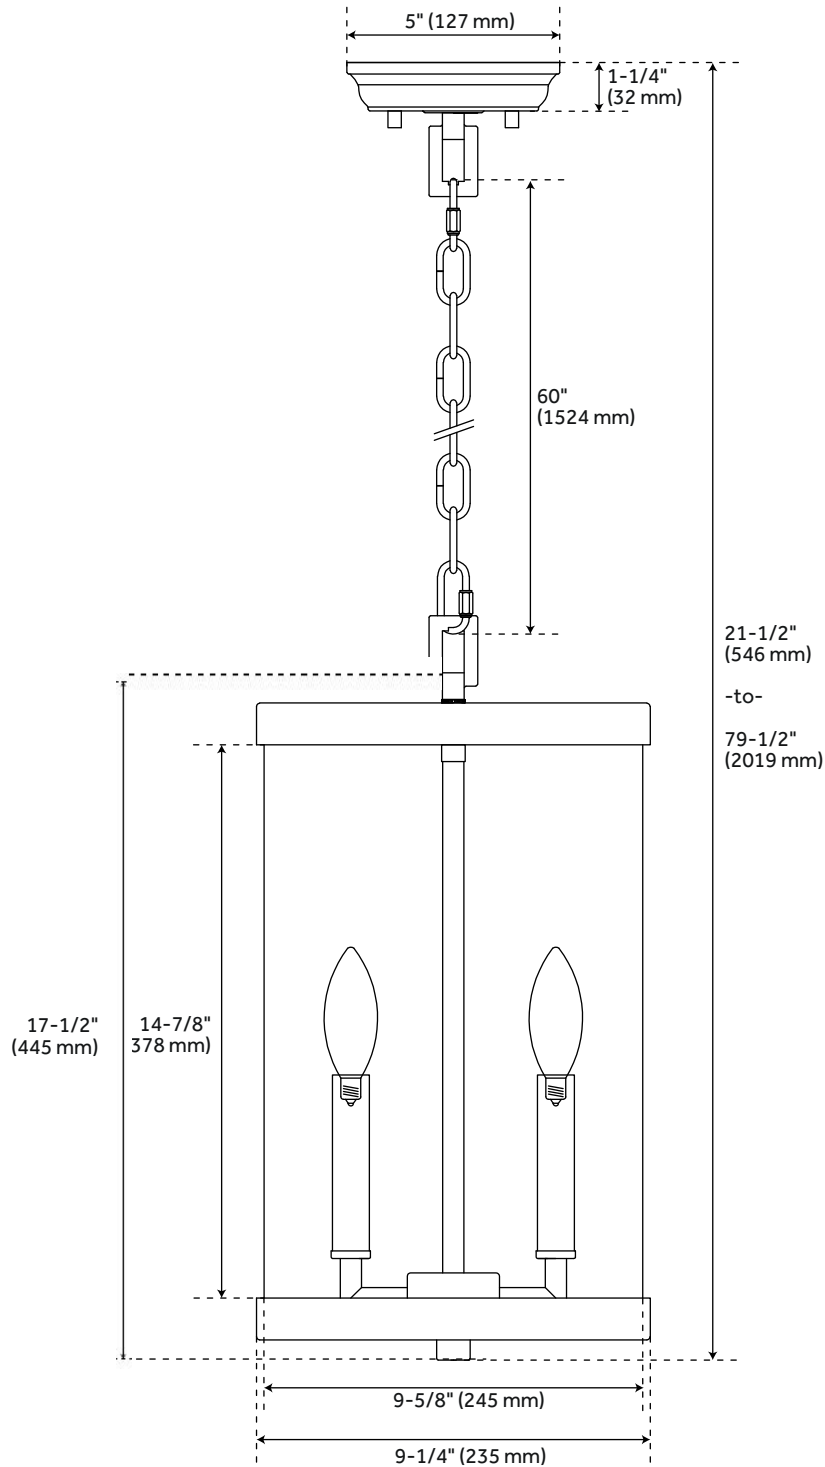

ELMINGTON 3-LIGHT OUTDOOR HANGING PENDANT

SKU: 953854
Code: SHEL6705

All dimensions and specifications are nominal and may vary. Use actual products for accuracy in critical situations.