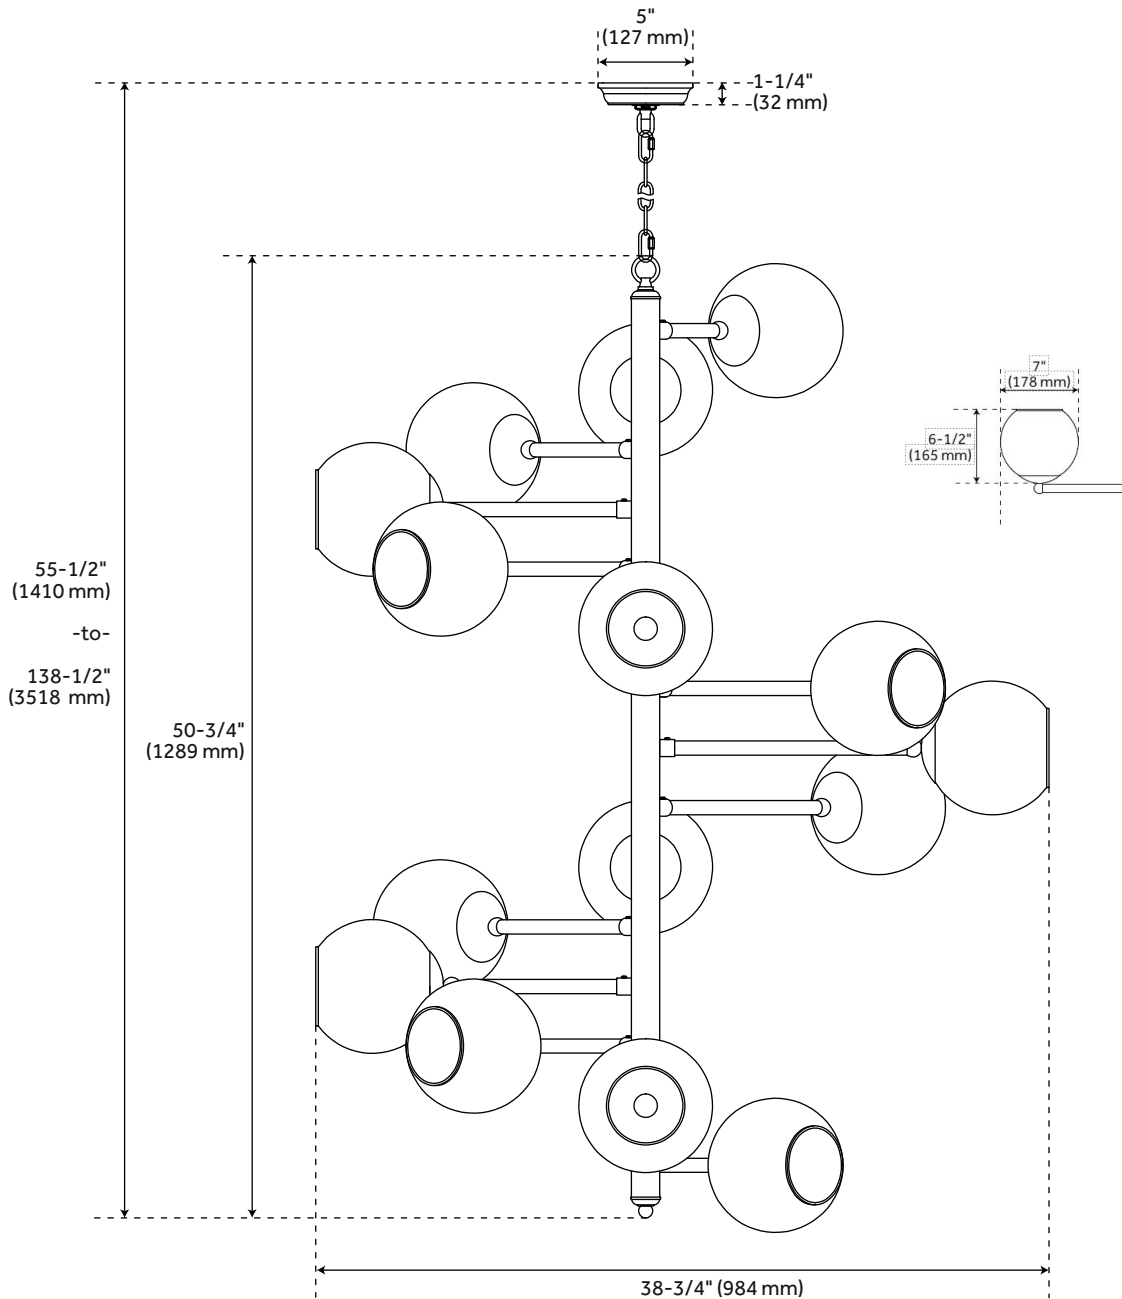

## FEATURES

Installation Type: Ceiling Mount  
Design: Contemporary  
Width: 38-3/4"  
Height: 50-3/4"  
Mounting Hardware Included: Yes  
Shade Material: Clear Glass  
Number of Bulbs: 15  
Location Type: Suitable for Dry Locations  
Bulbs Included: No  
Bulb Type: Candelabra E12  
Wattage per Bulb: 40  
Canopy/Backplate Depth: 1-1/4"  
Canopy/Backplate Width: 5"  
Wire Length: 240  
Sloped Ceiling Compatible: Yes  
Glass Shade: Width: 7"  
Glass Shade Height: 6-1/2"

## ADDITIONAL FEATURES

- Hardwired
- Oversized fixture.
- Chain Length: 84"
- Recommend tube shape lamping for this fixture (T4)

REVISED 6/25/2023

# MILLIKAN 15-LIGHT CHANDELIER

SKU: 953849  
Code: SHHL6555

All dimensions and specifications are nominal and may vary. Use actual products for accuracy in critical situations.