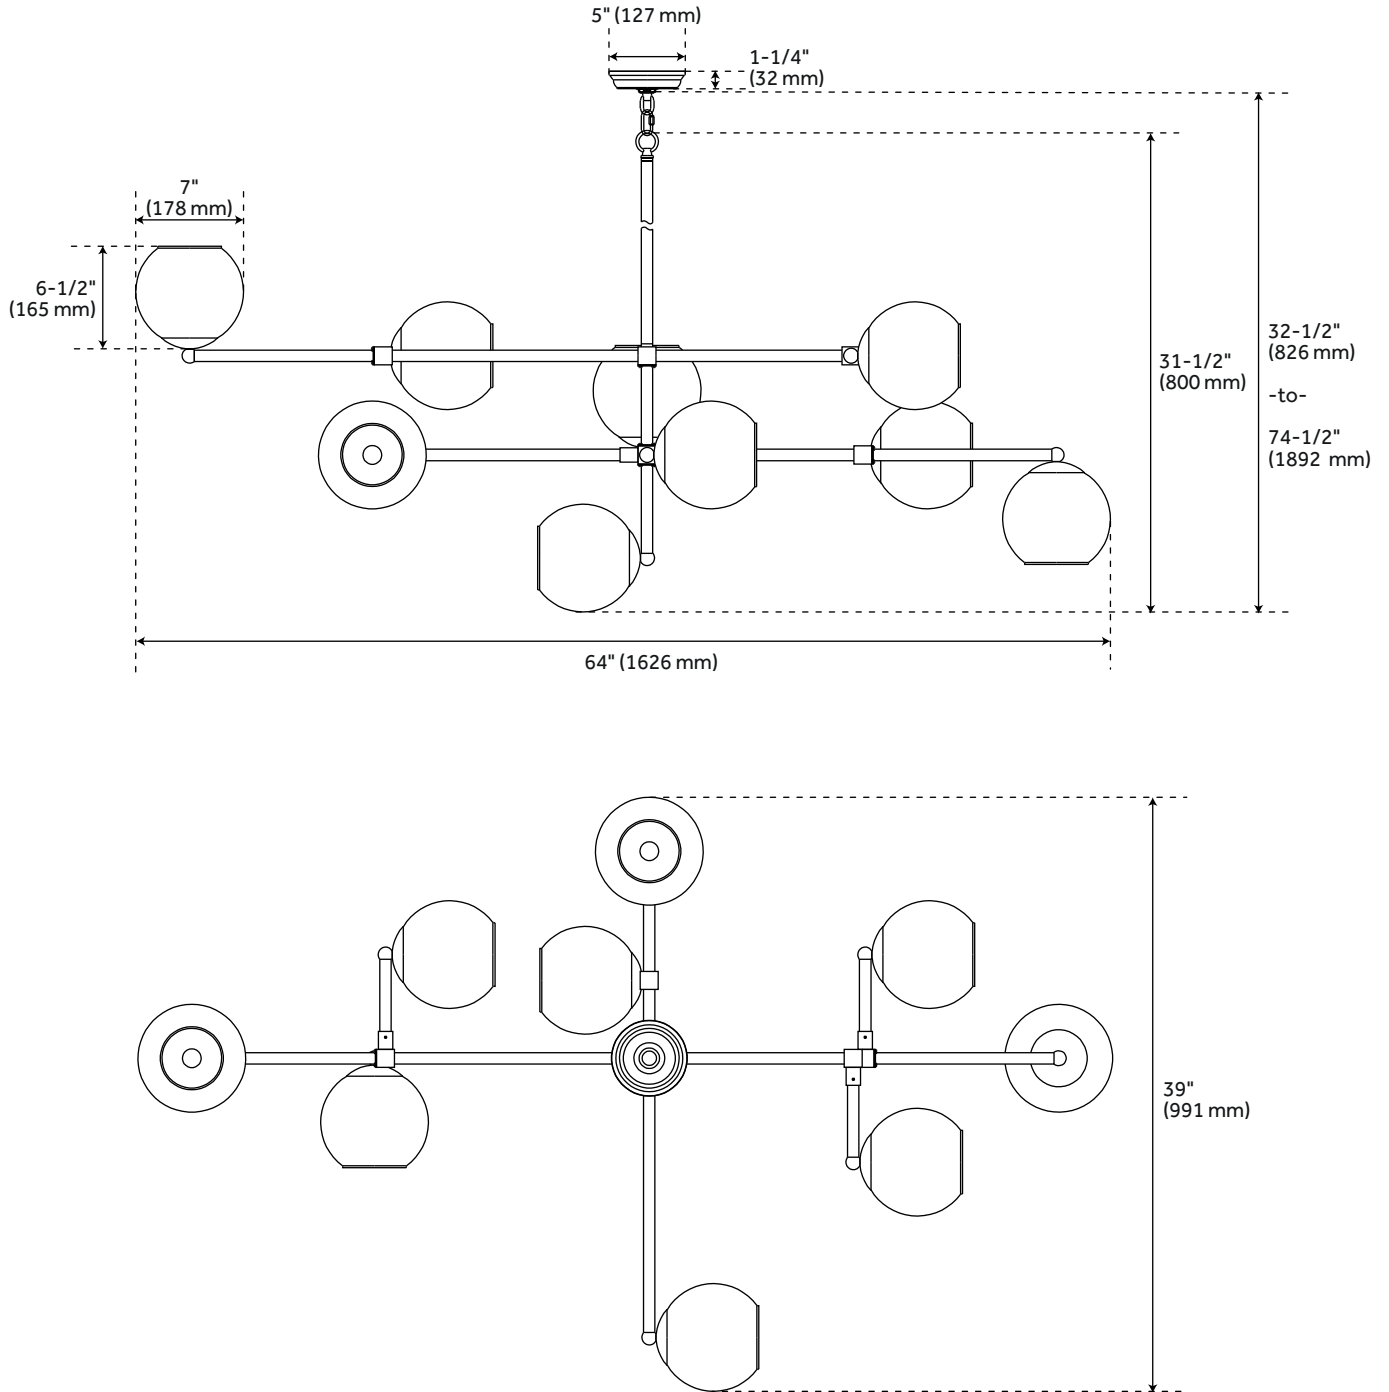

MILLIKAN 9-LIGHT CHANDELIER

SKU: 953848
Code: SHHL6559

CODES/STANDARDS

UL 1598 / CSA C22.2 No 250.0

FEATURES

Installation Type: Ceiling Mount
Design: Contemporary
Material: Steel, Glass
Width: 39"
Height: 31-1/2"
Length: 64"
Mounting Hardware Included: Yes
Shade Material: Clear Glass
Number of Bulbs: 9
Location Type: Suitable for Dry Locations
Bulbs Included: No
Bulb Type: Candelabra E12
Wattage per Bulb: 60
Downrod Lengths: (1) 6" and (4) 12"
Canopy/Backplate Depth: 1-1/4"
Canopy/Backplate Width: 5"
Wire Length: 180
Sloped Ceiling Compatible: Yes

REVISED 7/12/2023

MILLIKAN 9-LIGHT CHANDELIER

SKU: 953848

Code: SHHL6559

ADDITIONAL FEATURES

- Hardwired
- Oversized fixture.
- Chain Length: 84.
- Recommend tube shape lamping for this fixture (T4)
- Fixture Dimensions: 64" L x 39" W x 31-1/2 H

REVISED 7/12/2023

MILLIKAN 9-LIGHT CHANDELIER

SKU: 953848
Code: SHHL6559

All dimensions and specifications are nominal and may vary. Use actual products for accuracy in critical situations.