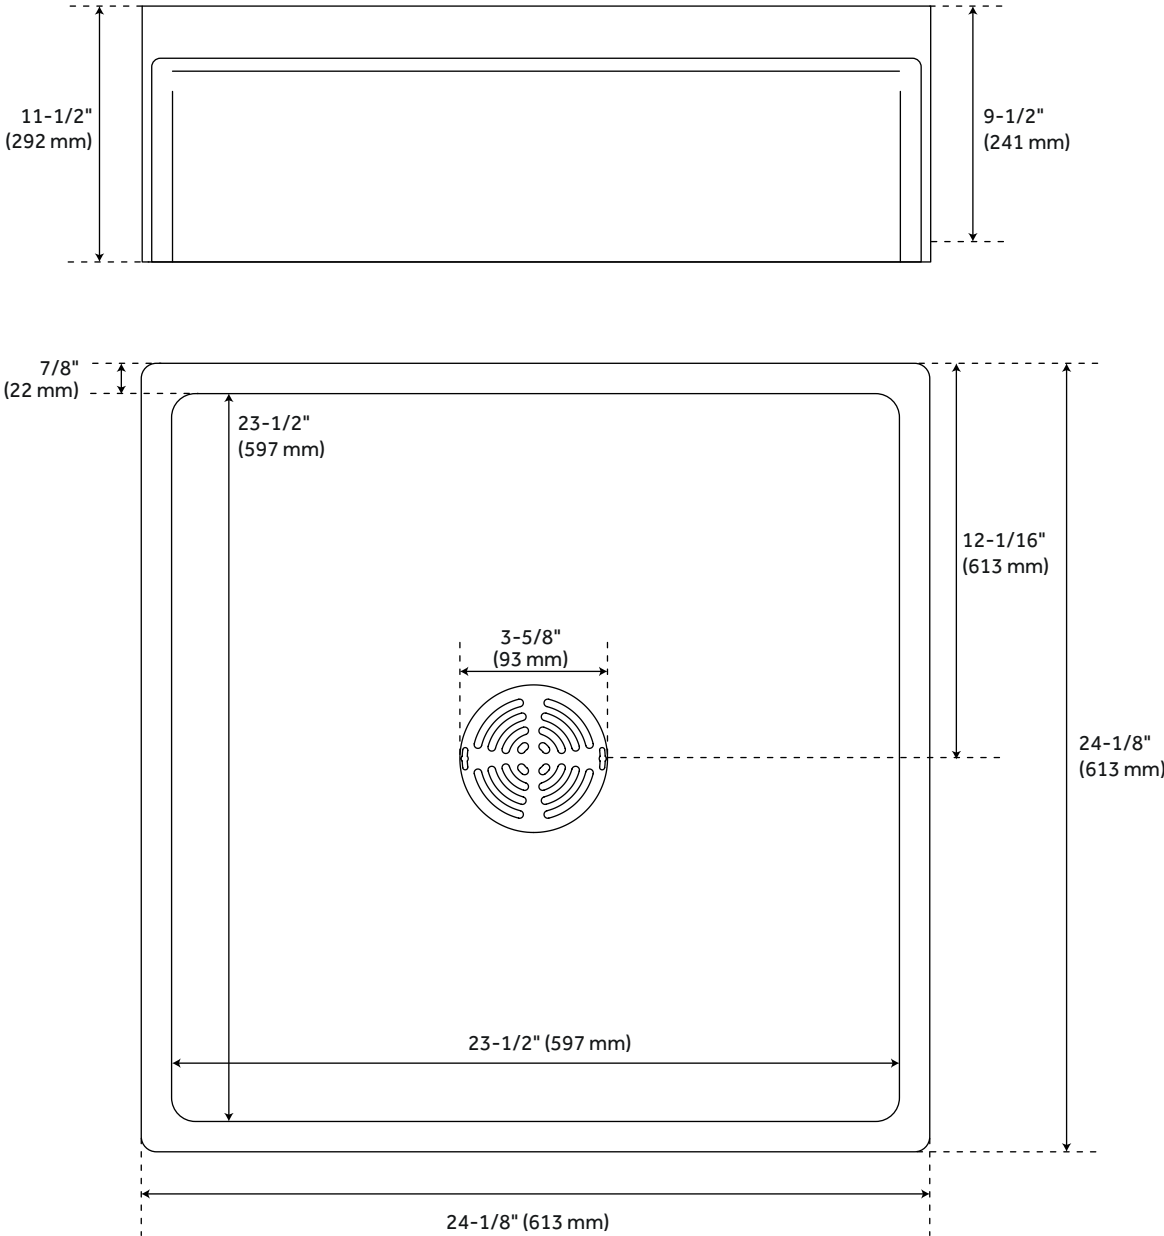

## FEATURES

- Length: 24-1/8"
- Width: 24-1/8"
- Height: 11-1/2"
- Sink Shape: Rectangle
- Number of Basins: 1
- Basin Length: 23-1/2"
- Basin Width: 23-1/2"
- Basin Depth: 9-1/2"
- Rim Thickness: 7/8"
- Fits Drain Hole Size: 3-5/8"
- Exterior Treatment: Smooth
- Interior Treatment: Smooth
- Drain Included: Yes
- Faucet Included: No
- Sink Material: Composite, Stainless Steel

## ADDITIONAL FEATURES

- All dimensions are ( $\pm 1/2$ ").

REVISED 7/7/2023

# 24" LINWALD DOG WASHING STATION

All dimensions and specifications are nominal and may vary. Use actual products for accuracy in critical situations.