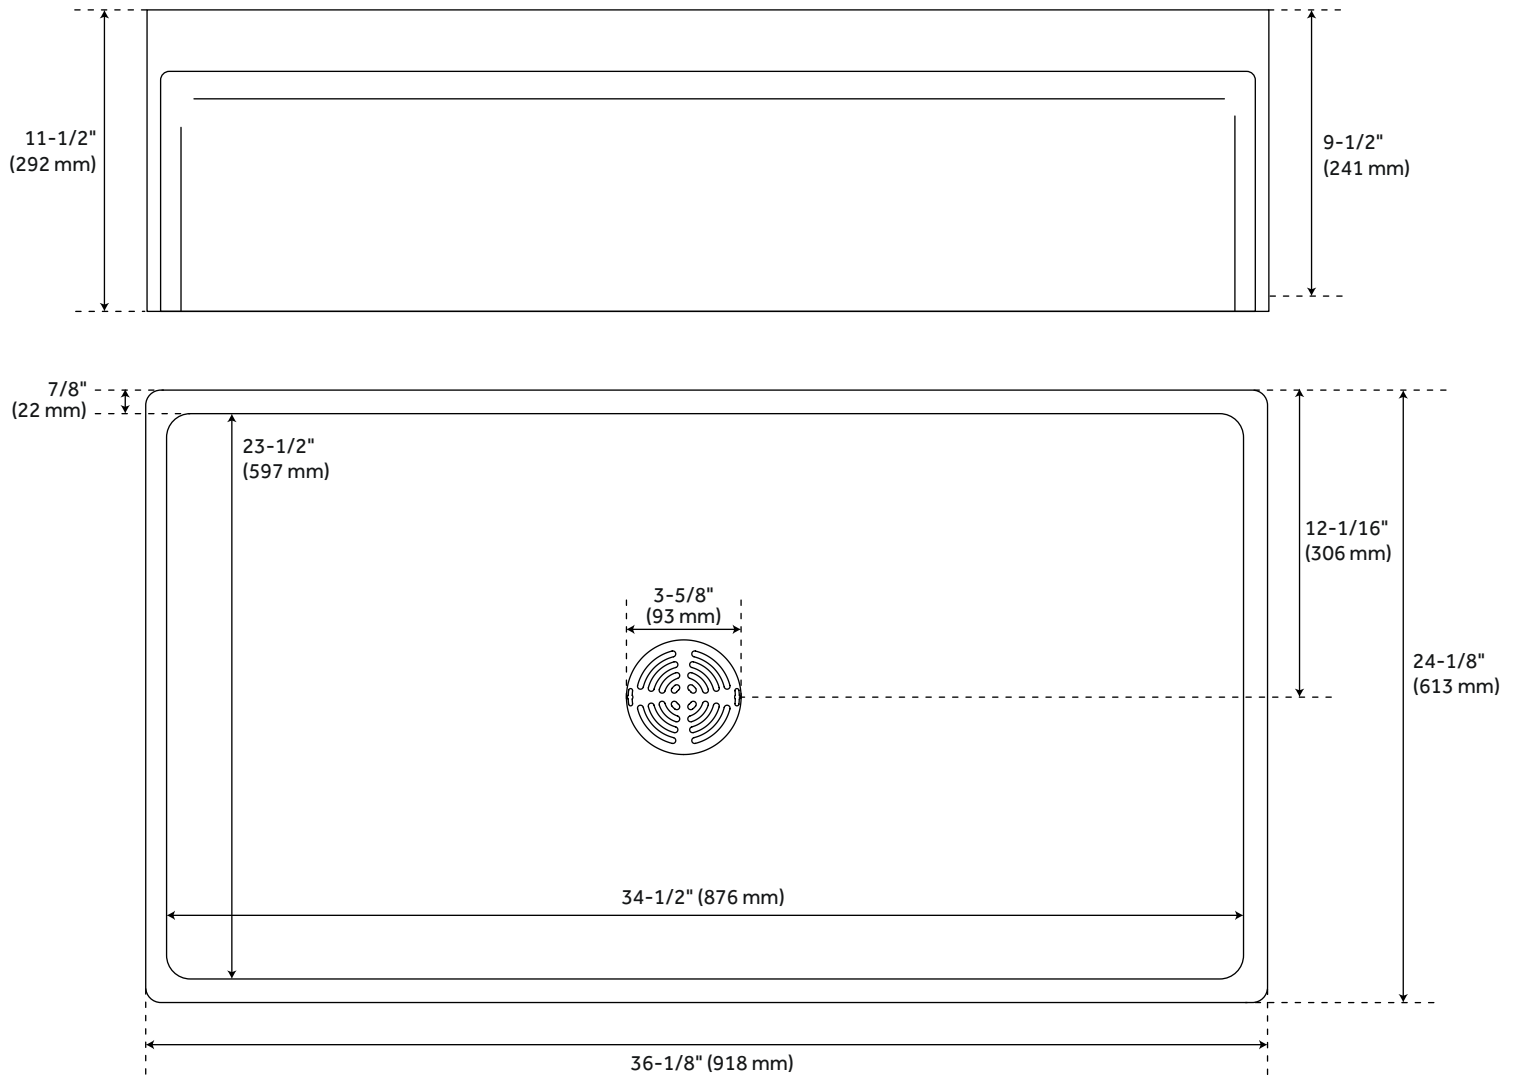

36" LINWALD DOG WASHING STATION

SKU: 953878

Code: SH484622,SH484623,SH484621

FEATURES

- Length: 36-1/8"
- Width: 24-1/8"
- Height: 11-1/2"
- Sink Shape: Rectangle
- Number of Basins: 1
- Basin Length: 34-1/2"
- Basin Width: 23-1/2"
- Basin Depth: 9-1/2"
- Rim Thickness: 7/8"
- Fits Drain Hole Size: 3-5/8"
- Exterior Treatment: Smooth
- Interior Treatment: Smooth
- Drain Included: Yes
- Faucet Included: No
- Sink Material: Composite, Stainless Steel

CSA B45.5/IAPMO Z124

LISTED ID: SH129908WH

REVISED 7/6/2023

36" LINWALD DOG WASHING STATION

SKU: 953878

Code: SH484622, SH484623

ADDITIONAL FEATURES

- All dimensions are ($\pm 1/2$ ").

REVISED 7/6/2023

36" LINWALD DOG WASHING STATION

All dimensions and specifications are nominal and may vary. Use actual products for accuracy in critical situations.