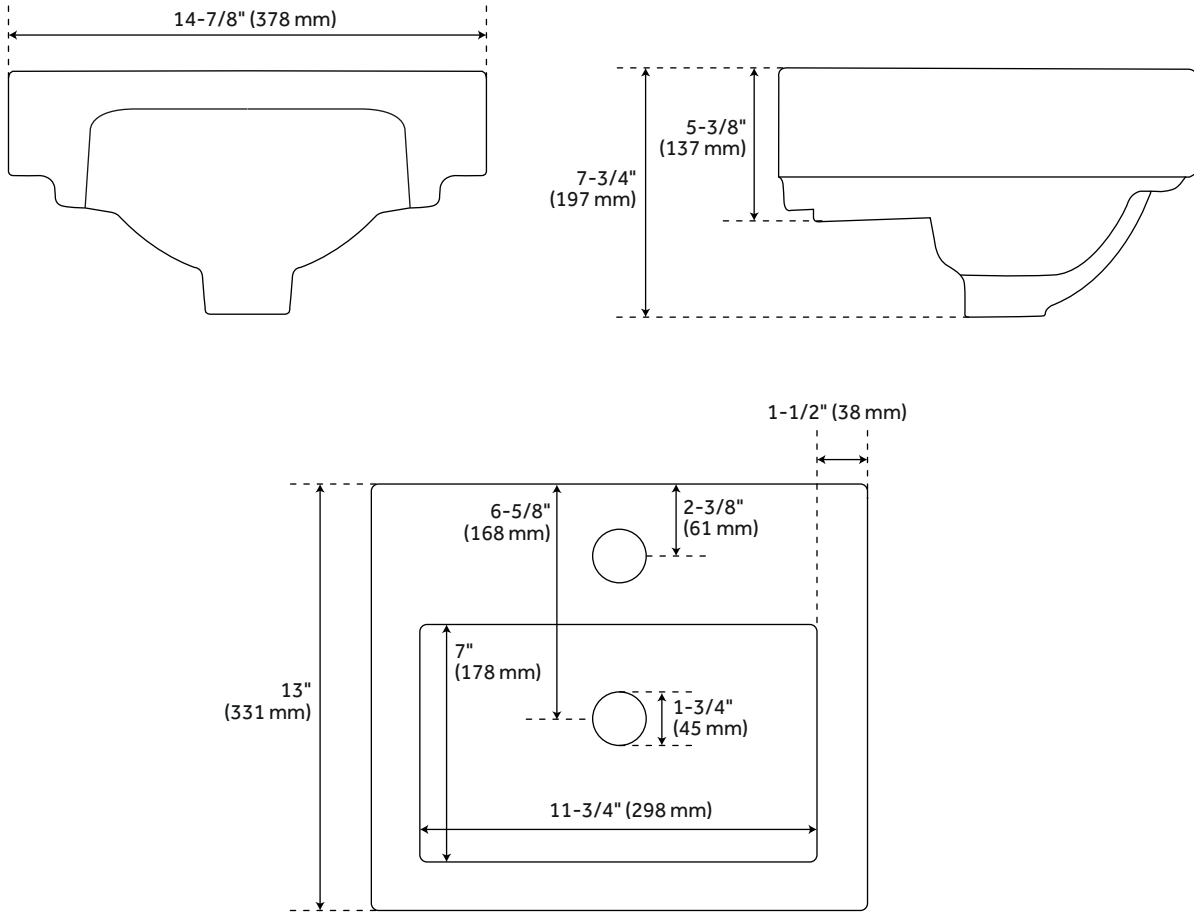

BRYNSDALE PORCELAIN WALL MOUNT SINK - SINGLE-HOLE

SKU: 484638
Code: SH484638

FEATURES

Installation Type: Wall Mount
Product Finish: White
Length: 14-7/8"
Width: 13"
Height: 7-3/4"
Mounting Hardware Included: Yes
Sink Shape: Square
Number of Basins: 1
Sink Installation: Wall Mount
Faucet Centers: Single-Hole
Overflow Hole: Yes
Basin Length: 11-3/4"
Basin Width: 7"
Basin Depth: 5-3/8"
Water Depth To Overflow: 4-3/8"
Rim Thickness: 1-1/2"
Fits Drain Hole Size: 1-3/4"
Exterior Treatment: Smooth
Interior Treatment: Smooth
Drain Included: No
Faucet Included: No
Sink Material: Porcelain
Weight: 19

ASME A112.19.2/CSA B45.1
LISTED ID: SH129905WH

REVISED 6/29/2023

BRYNSDALE PORCELAIN WALL MOUNT SINK - SINGLE-HOLE

SKU: 484638
Code: SH484638

ADDITIONAL FEATURES

- All dimensions are ($\pm 1/2$ ").

REVISED 6/29/2023

BRYNSDALE PORCELAIN WALL MOUNT SINK - SINGLE-HOLE

All dimensions and specifications are nominal and may vary. Use actual products for accuracy in critical situations.