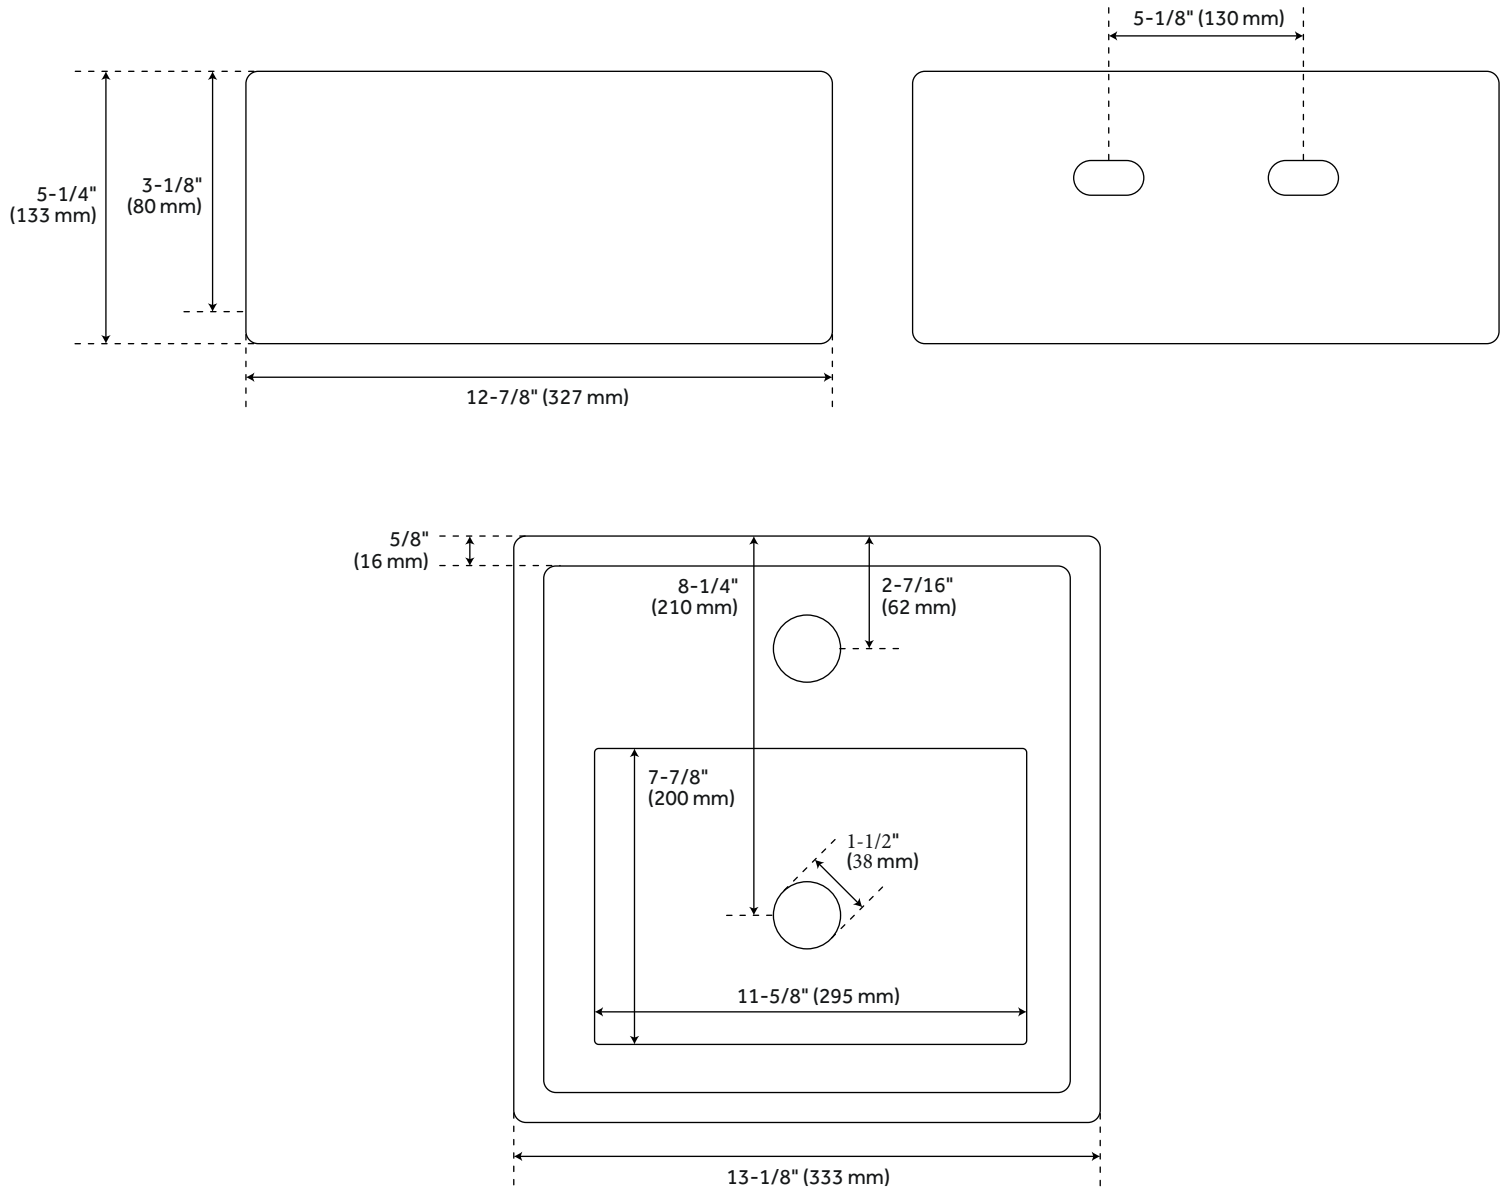

13" KAISY MODERN PORCELAIN SINK

SKU: 484634
Code: SH484634

ASME A112.19.2/CSA B45.1
LISTED ID: SH129902WH

FEATURES

Installation Type: Wall Mount
Product Finish: White
Length: 13-1/8"
Width: 12-7/8"
Height: 5-1/4"
Mounting Hardware Included: Yes
Sink Shape: Specialty
Number of Basins: 1
Sink Installation: Wall Mount
Faucet Centers: Single-Hole Centered
Overflow Hole: Yes
Basin Length: 11-5/8"
Basin Width: 7-7/8"
Basin Depth: 3-1/8"
Water Depth To Overflow: 1-5/8"
Rim Thickness: 5/8"
Fits Drain Hole Size: 1-1/2"
Exterior Treatment: Smooth
Interior Treatment: Smooth
Drain Included: No
Faucet Included: No
Sink Material: Porcelain
Weight: 21

REVISED 11/3/2023

13" KAISY MODERN PORCELAIN SINK

SKU: 484634

Code: SH484634

ADDITIONAL FEATURES

- All dimensions are ($\pm 1/2$ ").

REVISED 11/3/2023

13" KAISY MODERN PORCELAIN WALL MOUNT SINK

All dimensions and specifications are nominal and may vary. Use actual products for accuracy in critical situations.