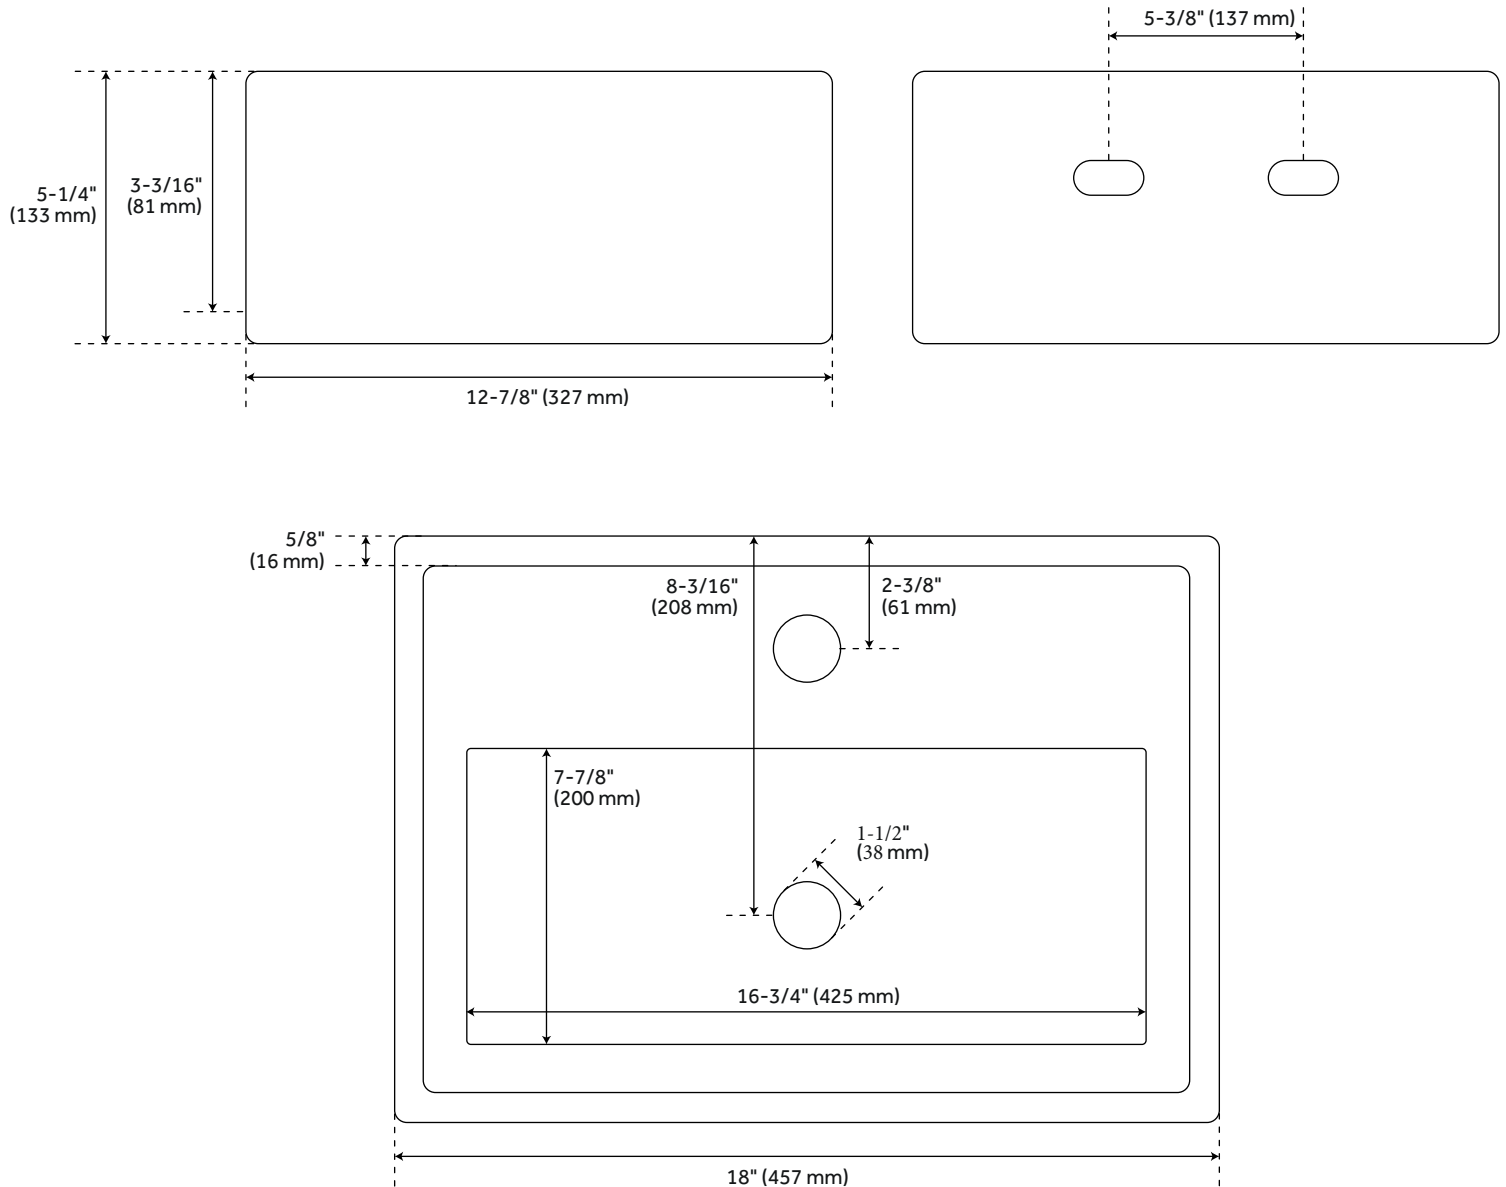

## FEATURES

Installation Type: Wall Mount  
Product Finish: White  
Length: 18"  
Width: 12-7/8"  
Height: 5-1/4"  
Mounting Hardware Included: Yes  
Sink Shape: Specialty  
Number of Basins: 1  
Sink Installation: Wall Mount  
Faucet Centers: Single-Hole Centered  
Overflow Hole: Yes  
Basin Length: 16-3/4"  
Basin Width: 7-7/8"  
Basin Depth: 3-3/16"  
Water Depth To Overflow: 1-1/2"  
Rim Thickness: 5/8"  
Fits Drain Hole Size: 1-1/2"  
Exterior Treatment: Smooth  
Interior Treatment: Smooth  
Drain Included: No  
Faucet Included: No  
Sink Material: Porcelain  
Weight: 26

## ADDITIONAL FEATURES

- All dimensions are ( $\pm 1/2"$ ).

REVISED 11/3/2023

# 18" KAISY MODERN PORCELAIN WALL MOUNT SINK

All dimensions and specifications are nominal and may vary. Use actual products for accuracy in critical situations.