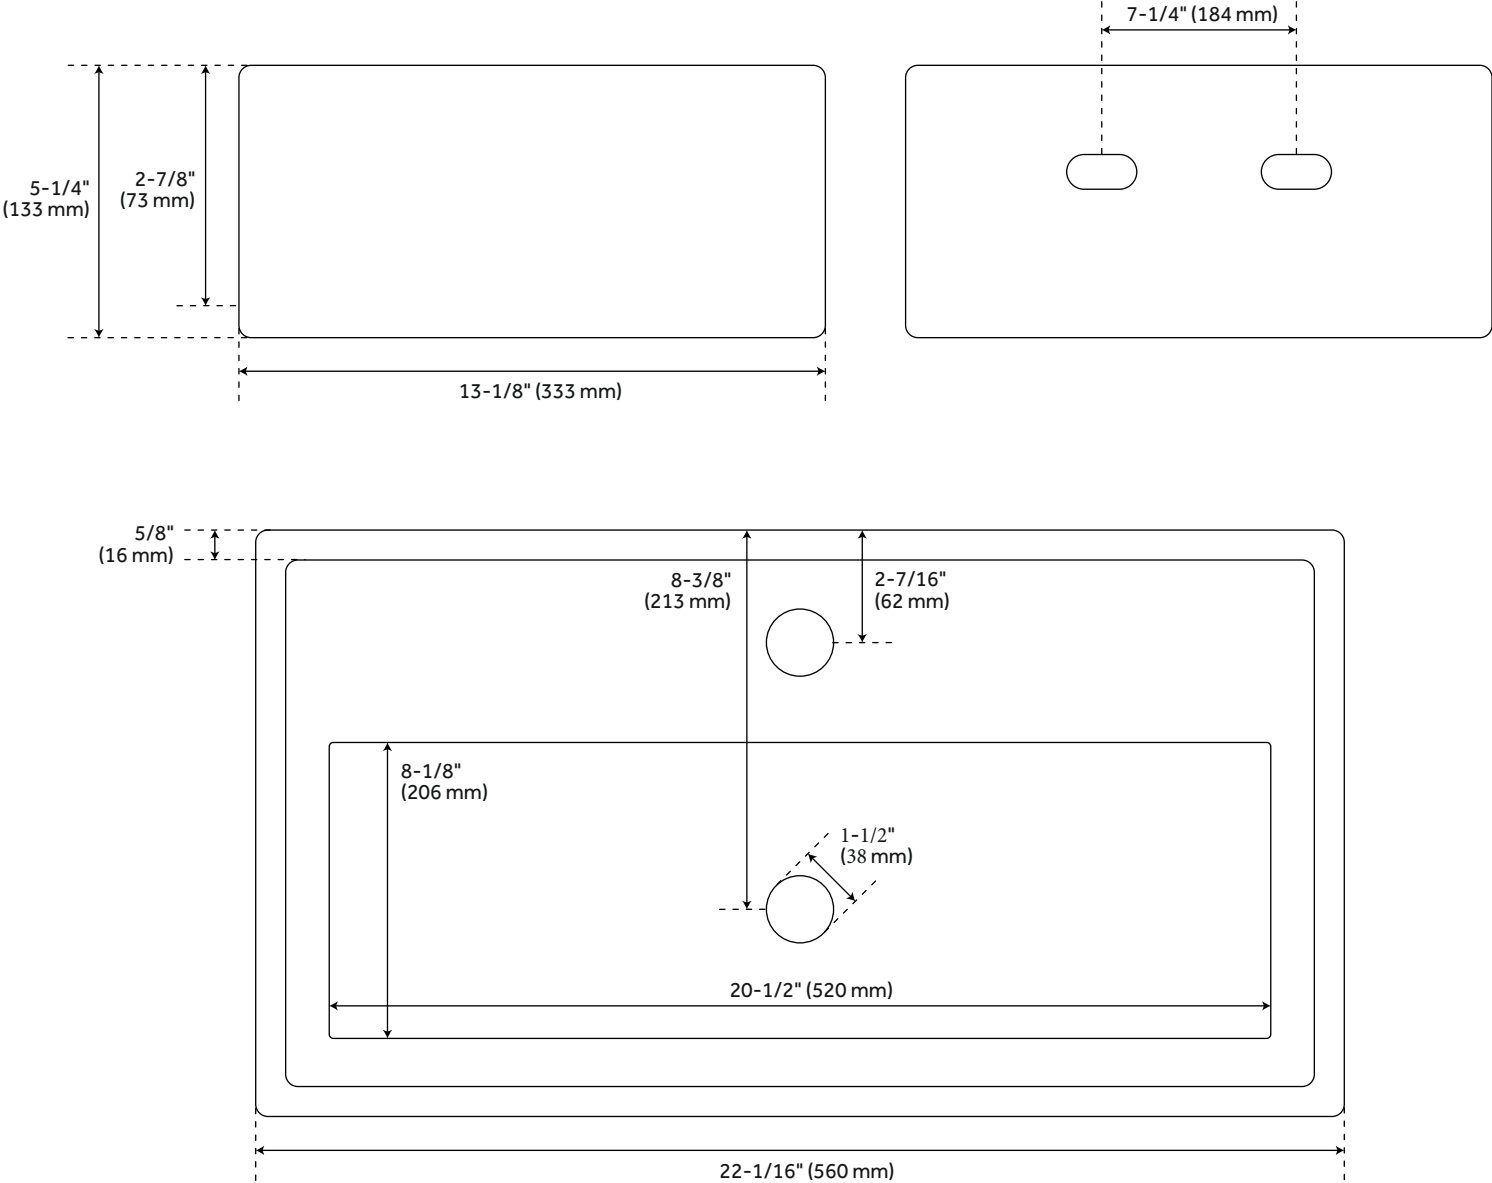

22" KAISY MODERN PORCELAIN SINK

SKU: 484632
Code: SH484632

FEATURES

Installation Type: Wall Mount
Product Finish: White
Length: 22-1/16"
Width: 13-1/8"
Height: 5-1/4"
Mounting Hardware Included: Yes
Sink Shape: Specialty
Number of Basins: 1
Sink Installation: Wall Mount
Faucet Centers: Single-Hole Centered
Overflow Hole: Yes
Basin Length: 20-1/2"
Basin Width: 8-1/8"
Basin Depth: 2-7/8"
Water Depth To Overflow: 1-5/8"
Rim Thickness: 5/8"
Fits Drain Hole Size: 1-1/2"
Exterior Treatment: Smooth
Interior Treatment: Smooth
Drain Included: No
Faucet Included: No
Sink Material: Porcelain
Weight: 31

ASME A112.19.2/CSA B45.1
LISTED ID: SH129900WH

REVISED 11/3/2023

22" KAISY MODERN PORCELAIN SINK

SKU: 484632
Code: SH484632

ADDITIONAL FEATURES

- All dimensions are ($\pm 1/2$ ").

REVISED 11/3/2023

22" KAISY MODERN PORCELAIN WALL MOUNT SINK

All dimensions and specifications are nominal and may vary. Use actual products for accuracy in critical situations.