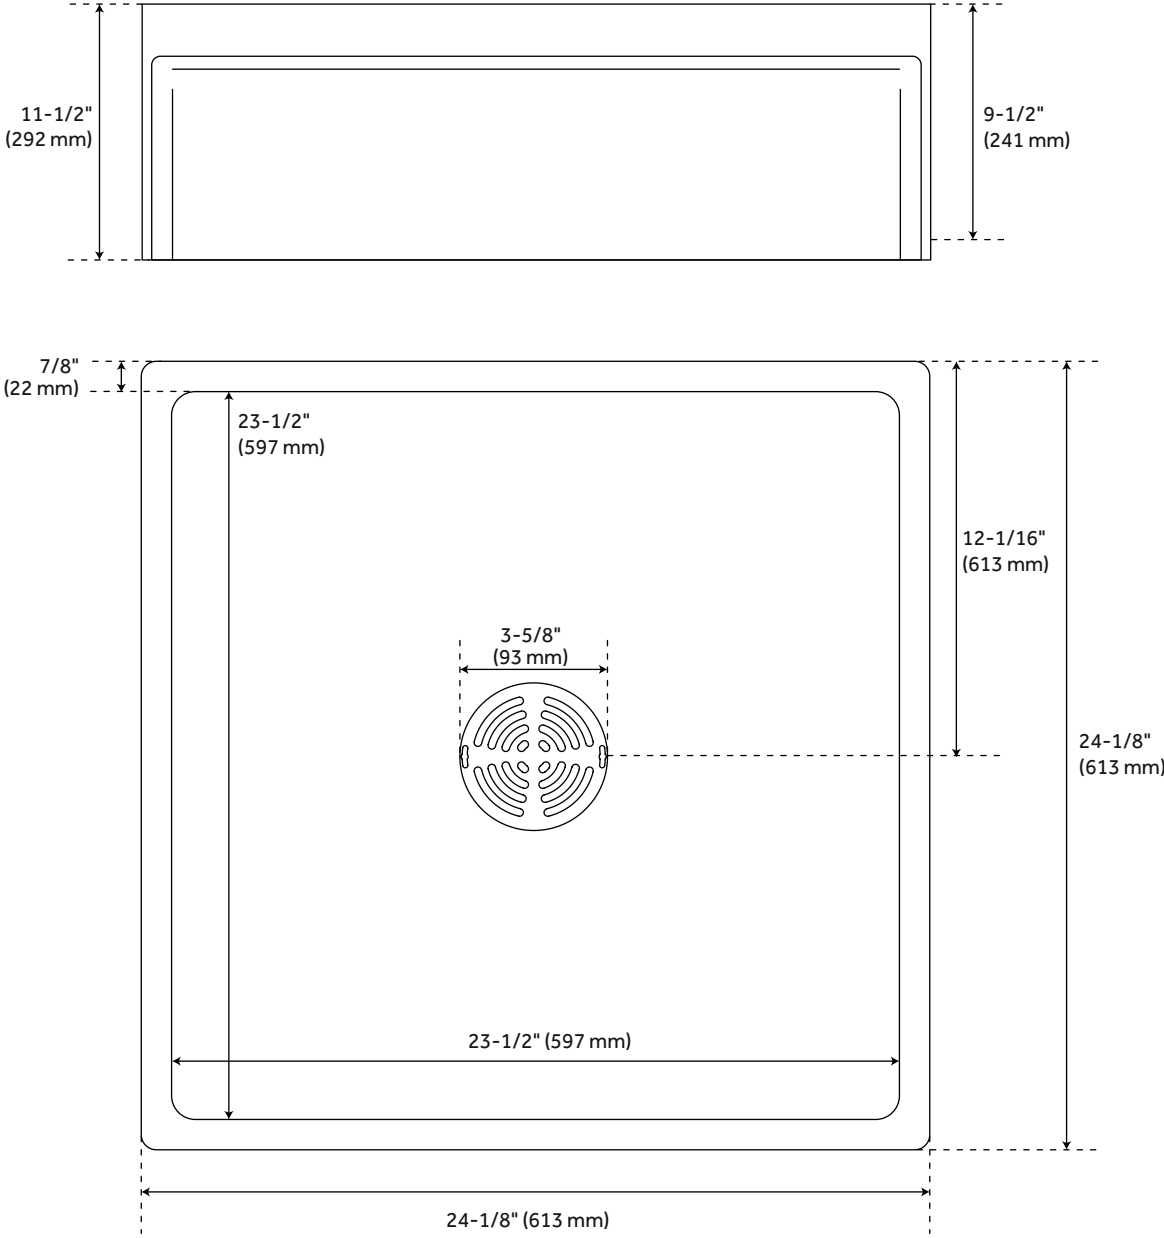

24" LINWALD DOG WASHING STATION WITH STAINLESS STEEL DRAIN

SKU: 484624
Code: SH129909

FEATURES

Length: 24-1/8"
Width: 24-1/8"
Height: 11-1/2"
Sink Shape: Square
Number of Basins: 1
Basin Length: 23-1/2"
Basin Width: 23-1/2"
Basin Depth: 9-1/2"
Rim Thickness: 7/8"
Fits Drain Hole Size: 3-5/8"
Exterior Treatment: Smooth
Interior Treatment: Smooth
Drain Included: Yes
Drain Finish: Stainless Steel
Faucet Included: No
Sink Material: Composite

REVISED 4/7/2023

24" LINWALD DOG WASHING STATION WITH STAINLESS STEEL DRAIN

SKU: 484624
Code: SH129909

ADDITIONAL FEATURES

- All dimensions are ($\pm 1/2"$).

REVISED 4/7/2023

24" LINWALD DOG WASHING STATION WITH STAINLESS STEEL DRAIN

All dimensions and specifications are nominal and may vary. Use actual products for accuracy in critical situations.