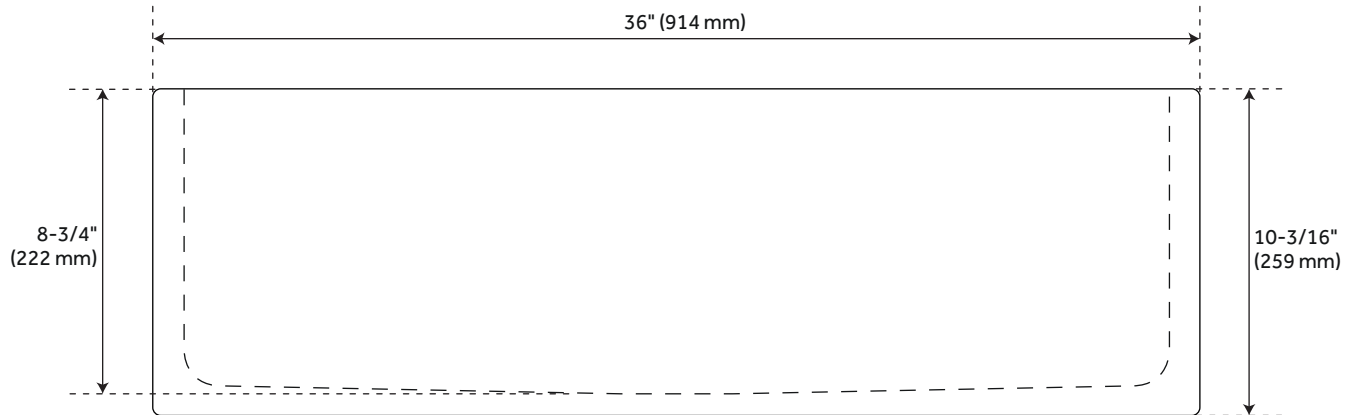

36" FINBROOK CHISELED 60/40 OFFSET DOUBLE BOWL GRANITE FARMHOUSE SINK - BLACK

SKU: 953877
Code: SH484611

CSA B45.8/IAPMO Z403
Massachusetts Accepted
LISTED ID: SH229088BLK

FEATURES

Installation Type: Farmhouse
Product Finish: Black Granite
Material: Granite
Length: 36"
Width: 21"
Height: 10-3/16"
Sink Shape: Rectangle
Number of Basins: 2
Sink Installation: Farmhouse
Product Color: Natural Stone
Faucet Centers: No Faucet Hole
Overflow Hole: No
Item Weight (lbs.): 260.72
Basin Depth: 8-3/4"
Rim Thickness: 1-1/2"
Fits Drain Hole Size: 3-1/2"
Exterior Treatment: Chiseled
Interior Treatment: Smooth
Drain Included: No
Faucet Included: No
Large Bowl Length: 18"
Large Bowl Width: 16-7/8"
Small Bowl Length: 13-1/2"
Small Bowl Width: 16-7/8"
Recommended Accessories: 7891290

REVISED 10/10/2023

36" FINBROOK CHISELED 60/40 OFFSET DOUBLE BOWL GRANITE FARMHOUSE SINK - BLACK

SKU:

Code: SH484611

ADDITIONAL FEATURES

- All dimensions are +/- 1".
- Each sink is crafted of natural stone and features unique variations.
- Drain opening fits standard 3-1/2" drains & disposals.
- To clean, use a few drops of mild cleanser, rinse with water and wipe dry.
- Seal stone with StoneTech sealer before use for maximum performance.

REVISED 10/10/2023

36" FINBROOK CHISELED 60/40 OFFSET DOUBLE BOWL GRANITE FARMHOUSE SINK - BLACK

All dimensions and specifications are nominal and may vary. Use actual products for accuracy in critical situations.