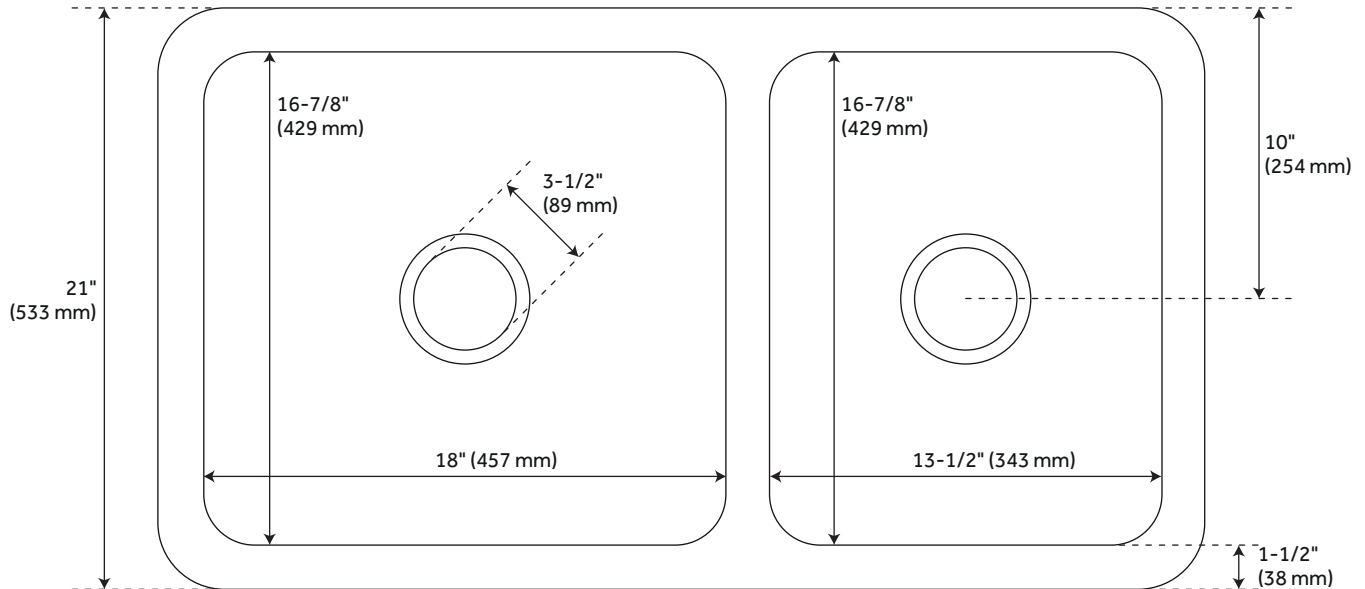

36" FINBROOK CHISELED 60/40 OFFSET DOUBLE BOWL GRANITE FARMHOUSE SINK - BLACK

SKU: 953877
Code: SH484611

CSA B45.8/IAPMO Z403
Massachusetts Accepted
LISTED ID: SH229088BLK

FEATURES

Installation Type: Farmhouse
Product Finish: Black Granite
Material: Granite
Length: 36"
Width: 21"
Height: 10-3/16"
Sink Shape: Rectangle
Number of Basins: 2
Sink Installation: Farmhouse
Product Color: Natural Stone
Faucet Centers: No Faucet Hole
Overflow Hole: No
Item Weight (lbs.): 260.72
Basin Depth: 8-3/4"
Rim Thickness: 1-1/2"
Fits Drain Hole Size: 3-1/2"
Exterior Treatment: Chiseled
Interior Treatment: Smooth
Drain Included: No
Faucet Included: No
Large Bowl Length: 18"
Large Bowl Width: 16-7/8"
Small Bowl Length: 13-1/2"
Small Bowl Width: 16-7/8"
Recommended Accessories: 7891290

REVISED 10/10/2023

36" FINBROOK CHISELED 60/40 OFFSET DOUBLE BOWL GRANITE FARMHOUSE SINK - BLACK

SKU:

Code: SH484611

ADDITIONAL FEATURES

- All dimensions are +/- 1".
- Each sink is crafted of natural stone and features unique variations.
- Drain opening fits standard 3-1/2" drains & disposals.
- To clean, use a few drops of mild cleanser, rinse with water and wipe dry.
- Seal stone with StoneTech sealer before use for maximum performance.

REVISED 10/10/2023

36" FINBROOK CHISELED 60/40 OFFSET DOUBLE BOWL GRANITE FARMHOUSE SINK - BLACK

All dimensions and specifications are nominal and may vary. Use actual products for accuracy in critical situations.