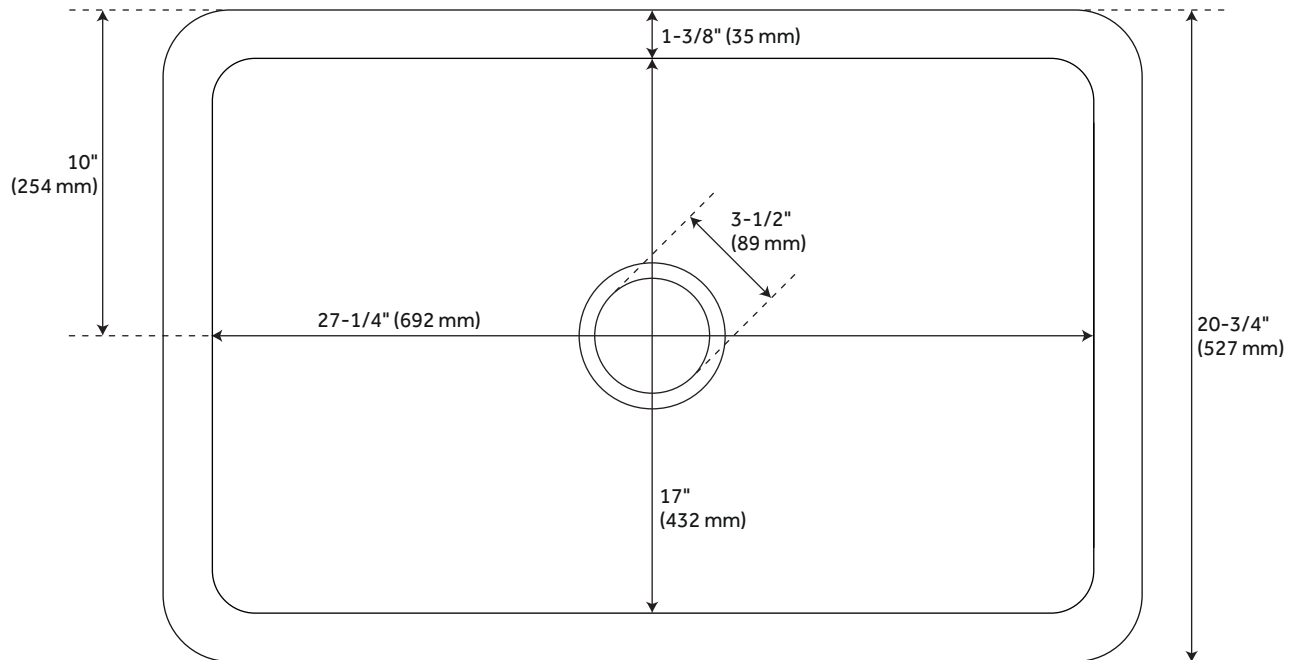

30" FINBROOK CHISELED GRANITE FARMHOUSE SINK - BLACK

SKU: 953875
Code: SH484609

CSA B45.8/IAPMO Z403
Massachusetts Accepted
LISTED ID: SH229086BLK

FEATURES

Installation Type: Farmhouse
Product Finish: Black Granite
Material: Granite
Length: 30"
Width: 20-3/4"
Height: 10"
Sink Shape: Rectangle
Number of Basins: 1
Sink Installation: Farmhouse
Product Color: Natural Stone
Faucet Centers: No Faucet Hole
Overflow Hole: No
Item Weight (lbs.): 206
Basin Length: 27-1/4"
Basin Width: 17"
Basin Depth: 8-7/8"
Rim Thickness: 1-3/8"
Fits Drain Hole Size: 3-1/2"
Exterior Treatment: Chiseled
Interior Treatment: Smooth
Drain Included: No
Faucet Included: No
Recommended Accessories: 2937963

REVISED 10/10/2023

30" FINBROOK CHISELED GRANITE FARMHOUSE SINK - BLACK

SKU: 953875
Code: SH484609

ADDITIONAL FEATURES

- All dimensions are +/- 1".
- Each sink is crafted of natural stone and features unique variations.
- Drain opening fits standard 3-1/2" drains & disposals.
- To clean, use a few drops of mild cleanser, rinse with water and wipe dry.
- Seal stone with StoneTech sealer before use for maximum performance.

REVISED 10/10/2023

30" FINBROOK CHISELED GRANITE FARMHOUSE SINK - BLACK

All dimensions and specifications are nominal and may vary. Use actual products for accuracy in critical situations.