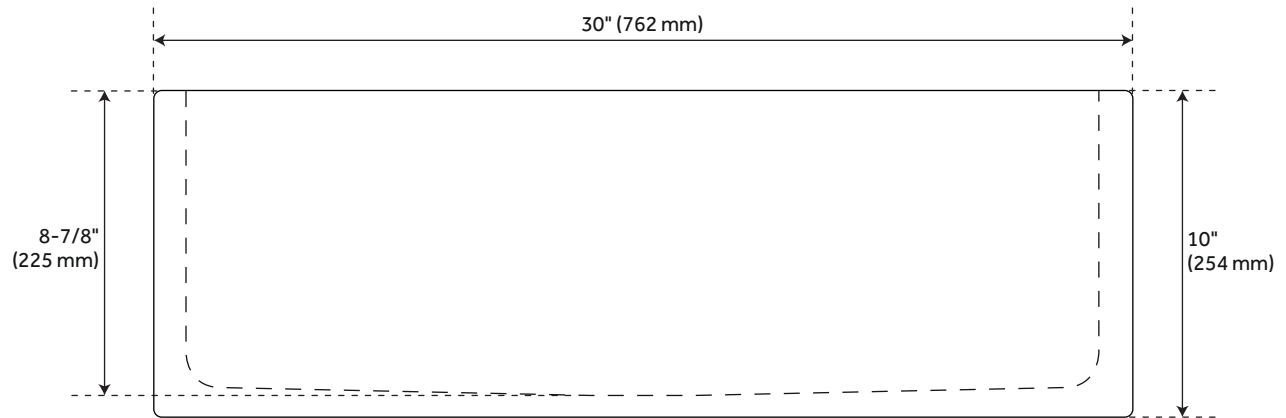

30" FINBROOK CHISELED GRANITE FARMHOUSE SINK - BLACK

SKU: 953875
Code: SH484609

CSA B45.8/IAPMO Z403
Massachusetts Accepted
LISTED ID: SH229086BLK

FEATURES

Installation Type: Farmhouse
Product Finish: Black Granite
Material: Granite
Length: 30"
Width: 20-3/4"
Height: 10"
Sink Shape: Rectangle
Number of Basins: 1
Sink Installation: Farmhouse
Product Color: Natural Stone
Faucet Centers: No Faucet Hole
Overflow Hole: No
Item Weight (lbs.): 206
Basin Length: 27-1/4"
Basin Width: 17"
Basin Depth: 8-7/8"
Rim Thickness: 1-3/8"
Fits Drain Hole Size: 3-1/2"
Exterior Treatment: Chiseled
Interior Treatment: Smooth
Drain Included: No
Faucet Included: No
Recommended Accessories: 2937963

REVISED 10/10/2023

30" FINBROOK CHISELED GRANITE FARMHOUSE SINK - BLACK

SKU: 953875
Code: SH484609

ADDITIONAL FEATURES

- All dimensions are +/- 1".
- Each sink is crafted of natural stone and features unique variations.
- Drain opening fits standard 3-1/2" drains & disposals.
- To clean, use a few drops of mild cleanser, rinse with water and wipe dry.
- Seal stone with StoneTech sealer before use for maximum performance.

REVISED 10/10/2023

30" FINBROOK CHISELED GRANITE FARMHOUSE SINK - BLACK

All dimensions and specifications are nominal and may vary. Use actual products for accuracy in critical situations.