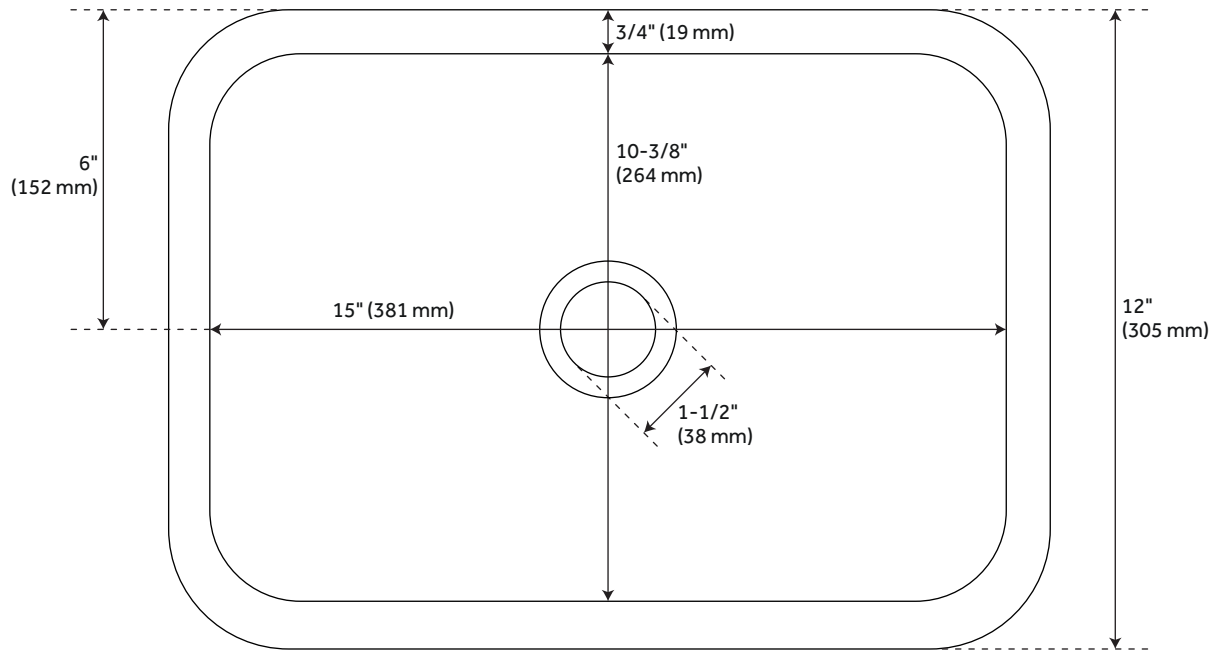

SHEA CURVED MARBLE VESSEL SINK - CARRARA

SKU: 484612
Code: SH484612

CSA B45.8/IAPMO Z403
Massachusetts Accepted
LISTED ID: SH129090

FEATURES

Installation Type: Vessel
Product Finish: Carrara Marble
Length: 16-5/8"
Width: 12"
Height: 4-5/8"
Sink Shape: Rectangle
Number of Basins: 1
Sink Installation: Vessel
Product Color: Natural Stone
Faucet Centers: No Faucet Hole
Overflow Hole: No
Item Weight (lbs.): 27
Basin Length: 15"
Basin Width: 10-3/8"
Basin Depth: 3-3/4"
Rim Thickness: 3/4"
Fits Drain Hole Size: 1-1/2"
Exterior Treatment: Smooth
Interior Treatment: Smooth
Drain Included: No
Faucet Included: No
Sink Material: Marble
Recommended Accessories: 7682457

REVISED 10/10/2023

SHEA CURVED MARBLE VESSEL SINK - CARRARA

SKU: 484612
Code: SH484612

ADDITIONAL FEATURES

- Polished interior with chiseled exterior.
- To clean, use a few drops of mild cleanser, rinse with water and wipe dry.
- Seal stone with StoneTech sealer before use for maximum performance.
- All dimensions are +/- 1".
- When purchasing a vessel sink faucet, ensure the height to spout and spout reach will accommodate your sink.
- Each item is carved from natural stone and will feature individual variations in color, shade, and veining.

REVISED 10/10/2023

SHEA CURVED MARBLE VESSEL SINK - CARRARA MARBLE

All dimensions and specifications are nominal and may vary. Use actual products for accuracy in critical situations.