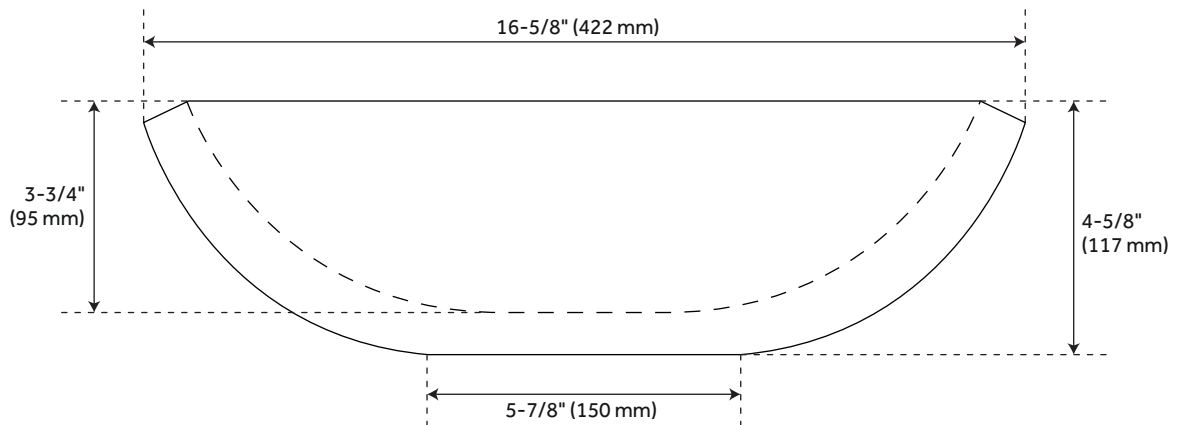

SHEA CURVED MARBLE VESSEL SINK - CARRARA

SKU: 484612
Code: SH484612

CSA B45.8/IAPMO Z403
Massachusetts Accepted
LISTED ID: SH129090

FEATURES

Installation Type: Vessel
Product Finish: Carrara Marble
Length: 16-5/8"
Width: 12"
Height: 4-5/8"
Sink Shape: Rectangle
Number of Basins: 1
Sink Installation: Vessel
Product Color: Natural Stone
Faucet Centers: No Faucet Hole
Overflow Hole: No
Item Weight (lbs.): 27
Basin Length: 15"
Basin Width: 10-3/8"
Basin Depth: 3-3/4"
Rim Thickness: 3/4"
Fits Drain Hole Size: 1-1/2"
Exterior Treatment: Smooth
Interior Treatment: Smooth
Drain Included: No
Faucet Included: No
Sink Material: Marble
Recommended Accessories: 7682457

REVISED 10/10/2023

SHEA CURVED MARBLE VESSEL SINK - CARRARA

SKU: 484612
Code: SH484612

ADDITIONAL FEATURES

- Polished interior with chiseled exterior.
- To clean, use a few drops of mild cleanser, rinse with water and wipe dry.
- Seal stone with StoneTech sealer before use for maximum performance.
- All dimensions are +/- 1".
- When purchasing a vessel sink faucet, ensure the height to spout and spout reach will accommodate your sink.
- Each item is carved from natural stone and will feature individual variations in color, shade, and veining.

REVISED 10/10/2023

SHEA CURVED MARBLE VESSEL SINK - CARRARA MARBLE

All dimensions and specifications are nominal and may vary. Use actual products for accuracy in critical situations.