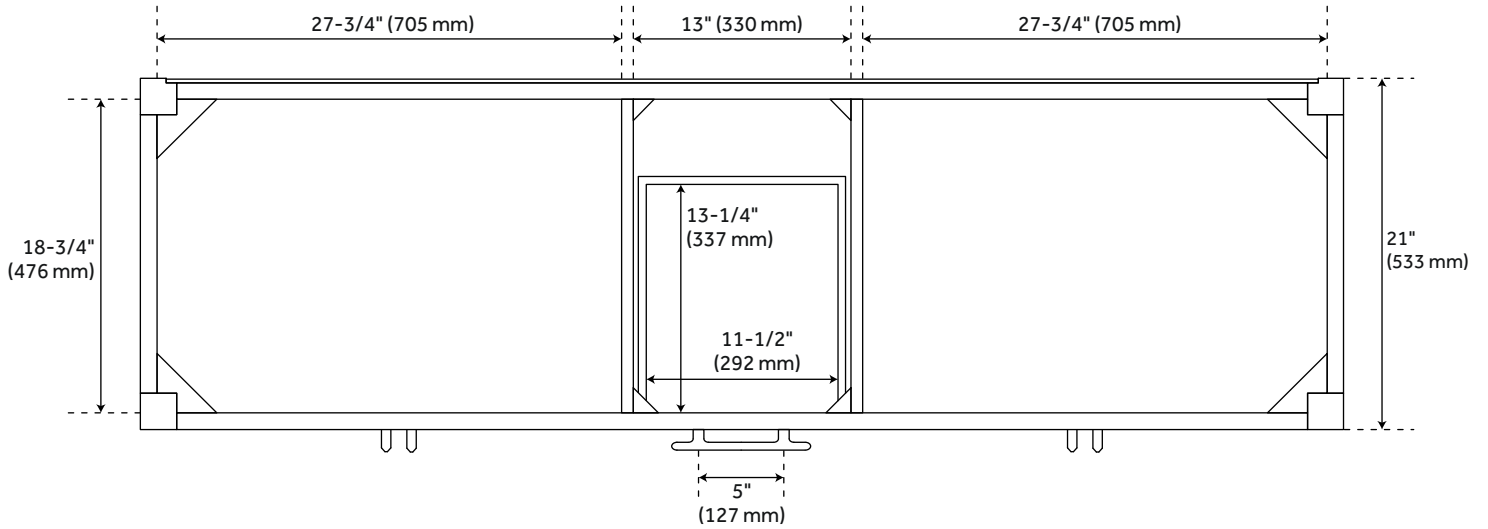

72" HOLMESDALE VANITY WITH UNDERMOUNT SINKS - BRIGHT WHITE

SKU: 953860-72-UM

Code: SH484555, SH484556, SH484557, SH484558

ASME A112.19.2/CSA B45.1
Massachusetts Accepted

FEATURES

Installation Type: Freestanding
Features: Sink Included;Soft-Close Hinges;Matching Mirror
Product Finish: Bright White
Material: Wood
Number of Doors: 4
Number of Drawers: 3
Width: 72"
Height: 34-3/8"
Depth: 21"
Assembly Required: No
Dovetail Drawers: Yes
Number of Basins: 2
Sink Installation: Undermount - Oval
Basin Length: 16"
Basin Width: 12-1/2"
Water Depth To Overflow: 5"
Fits Drain Hole Size: 1-1/2"
Faucet Included: No
Sink Material: Porcelain
Vanity Top Thickness: 3cm
Water Depth to Rim: 6"
Hardware Finish: Satin Nickel
Built-In Adjusters: Yes
Sink Included: Yes
Sink Color: White
Basin Overflow: Yes
Vanity Top Included: Yes
Vanity Top Depth: 22"
Vanity Top Width: 73"
Backsplash: Yes
Mirror Included: No
Recommended Accessory: 10054811

REVISED 2/13/2023

72" HOLMESDALE VANITY WITH UNDERMOUNT SINKS - BRIGHT WHITE

SKU: 953860-72-UM

Code: SH484555, SH484556, SH484557, SH484558

ADDITIONAL FEATURES

- Includes a matching backsplash and white porcelain sinks.
- Polished Carrara Marble is sourced from Italy.
- Each stone top is carved from a single piece of stone and will feature natural variations.
- All dimensions are ($\pm 1/2$ ").
- [Wood finish samples available.](#)

REVISED 2/13/2023

72" HOLMESDALE VANITY - BRIGHT WHITE

All dimensions and specifications are nominal and may vary. Use actual products for accuracy in critical situations.