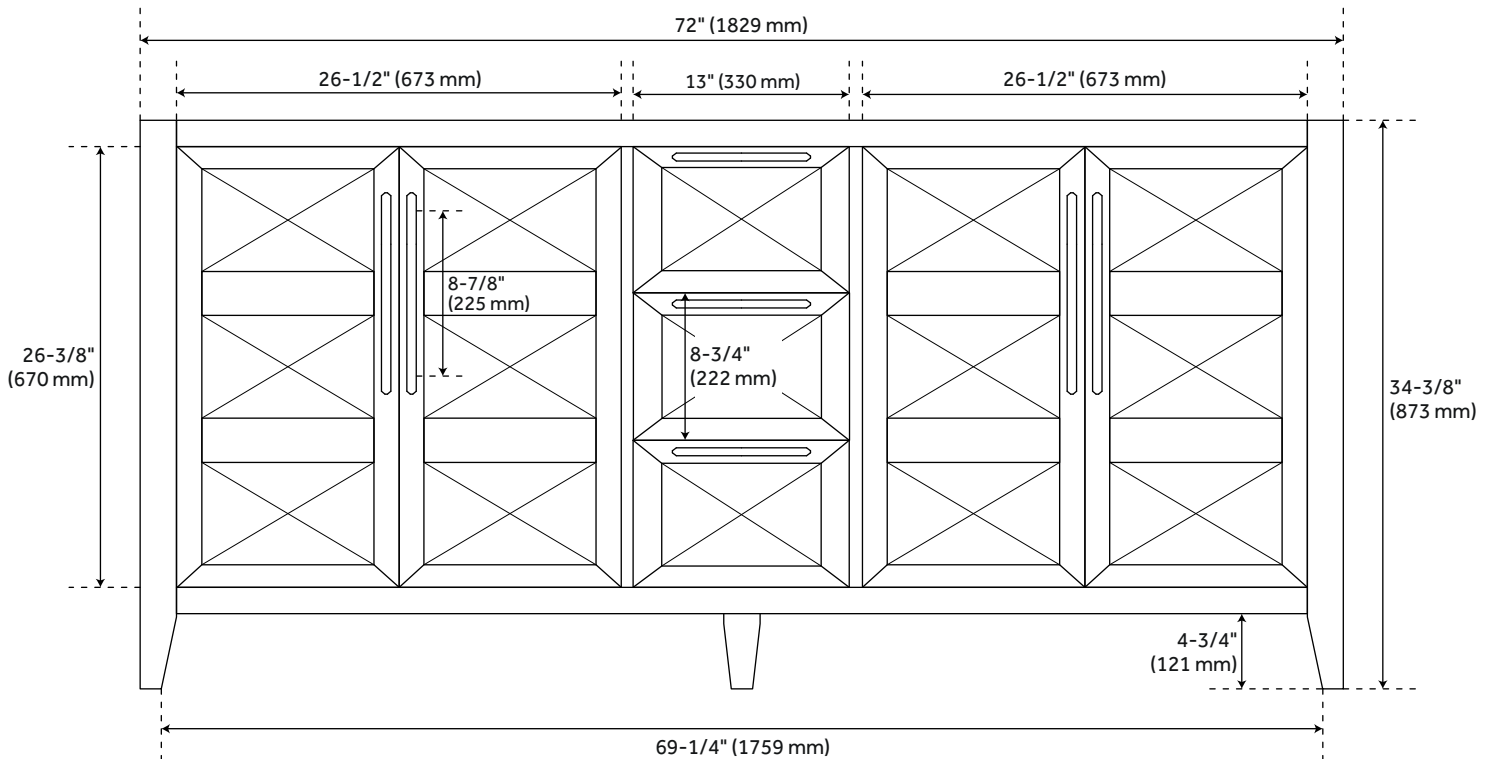

72" HOLMESDALE VANITY WITH UNDERMOUNT SINKS - BRIGHT WHITE

SKU: 953860-72-UM

Code: SH484555, SH484556, SH484557, SH484558

ASME A112.19.2/CSA B45.1
Massachusetts Accepted

FEATURES

Installation Type: Freestanding
Features: Sink Included;Soft-Close Hinges;Matching Mirror
Product Finish: Bright White
Material: Wood
Number of Doors: 4
Number of Drawers: 3
Width: 72"
Height: 34-3/8"
Depth: 21"
Assembly Required: No
Dovetail Drawers: Yes
Number of Basins: 2
Sink Installation: Undermount - Oval
Basin Length: 16"
Basin Width: 12-1/2"
Water Depth To Overflow: 5"
Fits Drain Hole Size: 1-1/2"
Faucet Included: No
Sink Material: Porcelain
Vanity Top Thickness: 3cm
Water Depth to Rim: 6"
Hardware Finish: Satin Nickel
Built-In Adjusters: Yes
Sink Included: Yes
Sink Color: White
Basin Overflow: Yes
Vanity Top Included: Yes
Vanity Top Depth: 22"
Vanity Top Width: 73"
Backsplash: Yes
Mirror Included: No
Recommended Accessory: 10054811

REVISED 2/13/2023

72" HOLMESDALE VANITY WITH UNDERMOUNT SINKS - BRIGHT WHITE

SKU: 953860-72-UM

Code: SH484555, SH484556, SH484557, SH484558

ADDITIONAL FEATURES

- Includes a matching backsplash and white porcelain sinks.
- Polished Carrara Marble is sourced from Italy.
- Each stone top is carved from a single piece of stone and will feature natural variations.
- All dimensions are ($\pm 1/2$ ").
- [Wood finish samples available.](#)

REVISED 2/13/2023

72" HOLMESDALE VANITY - BRIGHT WHITE

All dimensions and specifications are nominal and may vary. Use actual products for accuracy in critical situations.